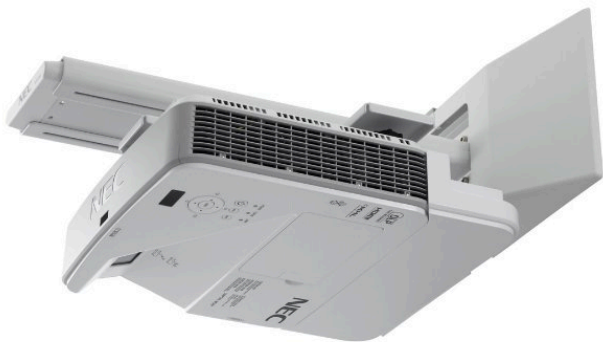

NEC U321H

Professional Ultra-Short-Throw Projector

Datasheet

With 1080p resolution and 10.000:1 contrast, the U321H delivers perfect image quality for very detailed content as well as high quality movies including 3D content from Blu-Ray players, thanks to HDMI 3D support. This ultra-short throw projector releases space within small to medium sized classrooms and meeting rooms, projecting onto screen sizes between 85-100" without creating shadow or glare. Demanding applications in higher education such as design and engineering will appreciate the 1080p resolution for the high level of detail achieved. Interactivity can be added retrospectively to this model with a multi-pen and/or multi-touch option.

The U321H is particularly suited for classrooms and small to medium sized meeting rooms.

Benefits

Great picture quality - thanks to 1080p resolution and 10000:1 contrast.

Almost no shadow and glare - thanks to ultra-short throwing distance.

Optional Multi-pen and Touch Interactivity - with auto-calibration on any kind of surface.

Future-proof connectivity - incl. MHL and network support.

Wall-mount included - for quick and easy installation, compatible with height adjustable systems.