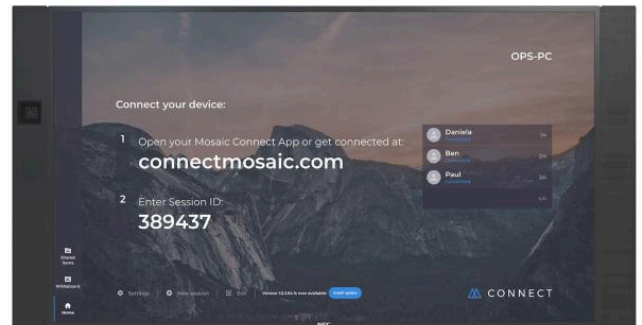

NEC 65" InfinityBoard® 2.1 LCD 65" All-in-One Collaboration Solution

Datasheet

*incl. Huddly IQ

Your meeting room companion

NEC's InfinityBoard is a powerful and scalable workspace that is designed to fit any meeting scenario. Brainstorming, reviewing, video conferencing or collaborating, whatever the objectives of your meeting, the InfinityBoard is the modular solution that's here to help create your ideal meeting space.

The InfinityBoard comes with an ultra-high definition InGlass™ touch display and two passive pens. Its design also includes an ultra-wide angle Huddly IQ video conferencing camera and high-end conference speakers. The combination of an open platform slot-in PC and Windows 10 Professional allows to tailor the solution according to the customers' requirements without restriction to any particular software, video conferencing app or infrastructure. Uniting all this, the InfinityBoard facilitates smart collaboration in modern meeting spaces.