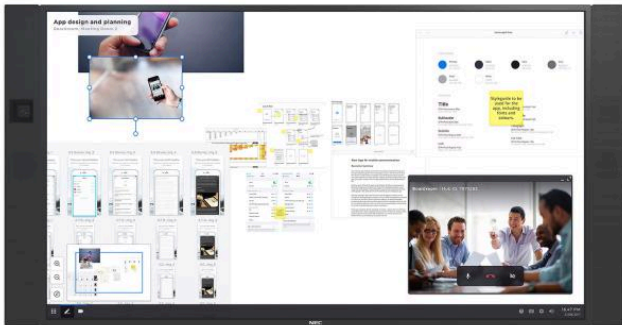

NEC 65" InfinityBoard® 2.1 LCD 65" All-in-One Collaboration Solution

Datasheet

*incl. Huddly IQ

Your meeting room companion

NEC's InfinityBoard is a powerful and scalable workspace that is designed to fit any meeting scenario. Brainstorming, reviewing, video conferencing or collaborating, whatever the objectives of your meeting, the InfinityBoard is the modular solution that's here to help create your ideal meeting space.

Designed to 'just work', the InfinityBoard supports any scenario - from multiple presenters to large groups with remote participation. In virtual workspaces, collaboration lifts to a new level and interactive meetings boost group work efficiency.

The InfinityBoard comes with an ultra-high definition InGlass™ touch display and two passive pens. Its design also includes an ultra-wide angle Huddly IQ video conferencing camera and high-end conference speakers. The combination of an open platform slot-in PC and Windows 10 Professional allows to tailor the solution according to the customers' requirements without restriction to any particular software, video conferencing app or infrastructure. Uniting all this, the InfinityBoard facilitates smart collaboration in modern meeting spaces.