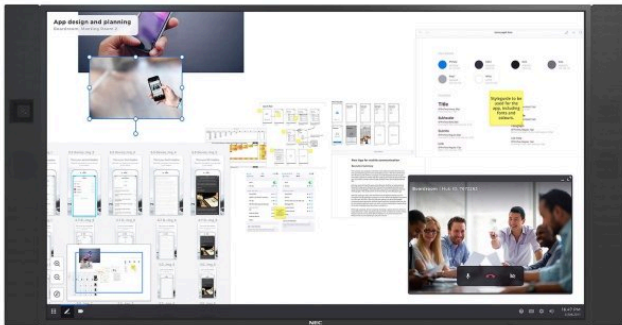

NEC 65" InfinityBoard® 2.1 LCD 65" All-in-One Collaboration Solution

Datasheet

*incl. Huddly IQ

*incl. Huddly IQ

Your meeting room companion

NEC's InfinityBoard is a powerful and scalable workspace that is designed to fit any meeting scenario. Brainstorming, reviewing, video conferencing or collaborating, whatever the objectives of your meeting, the InfinityBoard is the modular solution that's here to help create your ideal meeting space.

Designed to 'just work', the InfinityBoard supports any scenario - from multiple presenters to large groups with remote participation. In virtual workspaces, collaboration lifts to a new level and interactive meetings boost group work efficiency.

The InfinityBoard comes with an ultra-high definition InGlass™ touch display and two passive pens. Its design also includes an ultra-wide angle Huddly IQ video conferencing camera and high-end conference speakers. The combination of an open platform slot-in PC and Windows 10 Professional allows to tailor the solution according to the customers' requirements without restriction to any particular software, video conferencing app or infrastructure. Uniting all this, the InfinityBoard facilitates smart collaboration in modern meeting spaces.