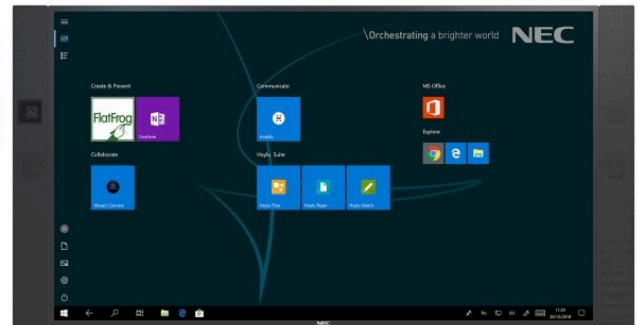

NEC 65" InfinityBoard® 2.1 LCD 65" All-in-One Collaboration Solution

Datasheet

*incl. Huddly IQ

*incl. Huddly IQ

Your meeting room companion

NEC's InfinityBoard is a powerful and scalable workspace that is designed to fit any meeting scenario. Brainstorming, reviewing, video conferencing or collaborating, whatever the objectives of your meeting, the InfinityBoard is the modular solution that's here to help create your ideal meeting space.

Designed to 'just work', the InfinityBoard supports any scenario - from multiple presenters to large groups with remote participation. In virtual workspaces, collaboration lifts to a new level and interactive meetings boost group work efficiency.

The InfinityBoard comes with an ultra-high definition InGlass™ touch display and two passive pens. Its design also includes an ultra-wide angle Huddly IQ video conferencing camera and high-end conference speakers. The combination of an open platform slot-in PC and Windows 10 Professional allows to tailor the solution according to the customers' requirements without restriction to any particular software, video conferencing app or infrastructure. Uniting all this, the InfinityBoard facilitates smart collaboration in modern meeting spaces.

Share without barriers - with Mosaic Connect multiple presenters can wirelessly present content from any device.

Custom fit to your application needs - Windows 10 Professional makes this a flexible solution that supports your staff by offering a familiar user-interface.