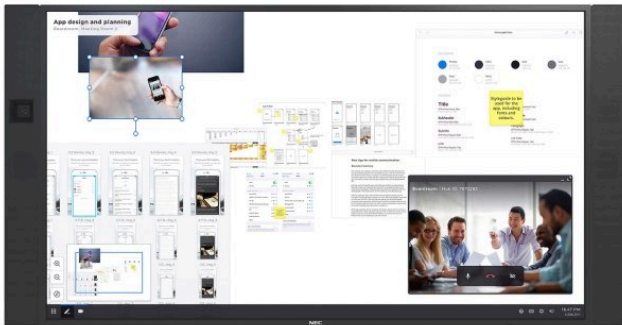

NEC 75" InfinityBoard® 2.1
LCD 75" All-in-One Collaboration Solution

Datasheet

*incl. Huddly IQ

*incl. Huddly IQ

Your meeting room companion

NEC's InfinityBoard is a powerful and scalable workspace that is designed to fit any meeting scenario. Brainstorming, reviewing, video conferencing or collaborating, whatever the objectives of your meeting, the InfinityBoard is the modular solution that's here to help create your ideal meeting space.

Designed to 'just work', the InfinityBoard supports any scenario - from multiple presenters to large groups with remote participation. In virtual workspaces, collaboration lifts to a new level and interactive meetings boost group work efficiency.

The InfinityBoard comes with an ultra-high definition InGlass™ touch display and two passive pens. Its design also includes an ultra-wide angle Huddly IQ video conferencing camera and high-end conference speakers. The combination of an open platform slot-in PC and Windows 10 Professional allows to tailor the solution according to the customers' requirements without restriction to any particular software, video conferencing app or infrastructure. Uniting all this, the InfinityBoard facilitates smart collaboration in modern meeting spaces.