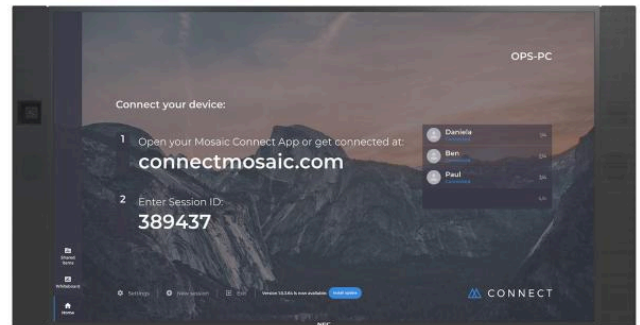

NEC 75" InfinityBoard® 2.1 LCD 75" All-in-One Collaboration Solution

Datasheet

*incl. Huddly IQ

Your meeting room companion

NEC's InfinityBoard is a powerful and scalable workspace that is designed to fit any meeting scenario. Brainstorming, reviewing, video conferencing or collaborating, whatever the objectives of your meeting, the InfinityBoard is the modular solution that's here to help create your ideal meeting space.

Designed to 'just work', the InfinityBoard supports any scenario - from multiple presenters to large groups with remote participation. In virtual workspaces, collaboration lifts to a new level and interactive meetings boost group work efficiency.

The InfinityBoard comes with an ultra-high definition InGlass™ touch display and two passive pens. Its design also includes an ultra-wide angle Huddly IQ video conferencing camera and high-end conference speakers. The combination of an open platform slot-in PC and Windows 10 Professional allows to tailor the solution according to the customers' requirements without restriction to any particular software, video conferencing app or infrastructure. Uniting all this, the InfinityBoard facilitates smart collaboration in modern meeting spaces.

Benefits

Natural writing experience - it's like working on paper! Whether using finger, pen or palm erasing, the InGlass™ touch technology provides seamless interactive touch performance.

Simplify smart video conferencing - enjoy perfect audio and video quality with an integrated ultra-wide-angle camera with auto-framing and high-end conference speakers.

Future-proof PC option and reduced footprint - the integrated Slot-In PC using the integrated OPS option slot future-proofs your investment whilst reducing the product footprint and installation efforts.

Share without barriers - with Mosaic Connect multiple presenters can wirelessly present content from any device.

Custom fit to your application needs - Windows 10 Professional makes this a flexible solution that supports your staff by offering a familiar user-interface.