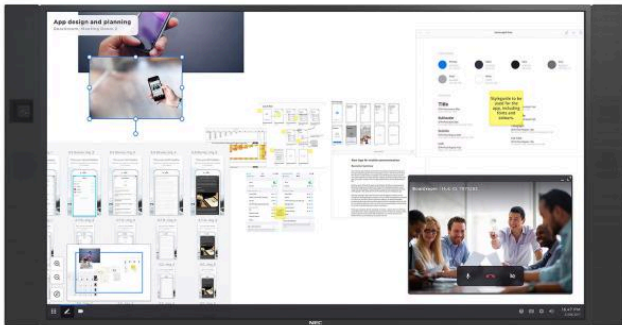

NEC 75" InfinityBoard® 2.1 LCD 75" All-in-One Collaboration Solution

Datasheet

*incl. Huddly IQ

Your meeting room companion

NEC's InfinityBoard is a powerful and scalable workspace that is designed to fit any meeting scenario. Brainstorming, reviewing, video conferencing or collaborating, whatever the objectives of your meeting, the InfinityBoard is the modular solution that's here to help create your ideal meeting space.

Designed to 'just work', the InfinityBoard supports any scenario - from multiple presenters to large groups with remote participation. In virtual workspaces, collaboration lifts to a new level and interactive meetings boost group work efficiency.

The InfinityBoard comes with an ultra-high definition InGlass™ touch display and two passive pens. Its design also includes an ultra-wide angle Huddly IQ video conferencing camera and high-end conference speakers. The combination of an open platform slot-in PC and Windows 10 Professional allows to tailor the solution according to the customers' requirements without restriction to any particular software, video conferencing app or infrastructure. Uniting all this, the InfinityBoard facilitates smart collaboration in modern meeting spaces.

Benefits

Natural writing experience - it's like working on paper! Whether using finger, pen or palm erasing, the InGlass™ touch technology provides seamless interactive touch performance.

Simplify smart video conferencing - enjoy perfect audio and video quality with an integrated ultra-wide-angle camera with auto-framing and high-end conference speakers.

Future-proof PC option and reduced footprint - the integrated Slot-In PC using the integrated OPS option slot future-proofs your investment whilst reducing the product footprint and installation efforts.

Share without barriers - with Mosaic Connect multiple presenters can wirelessly present content from any device.

Custom fit to your application needs - Windows 10 Professional makes this a flexible solution that supports your staff by offering a familiar user-interface.