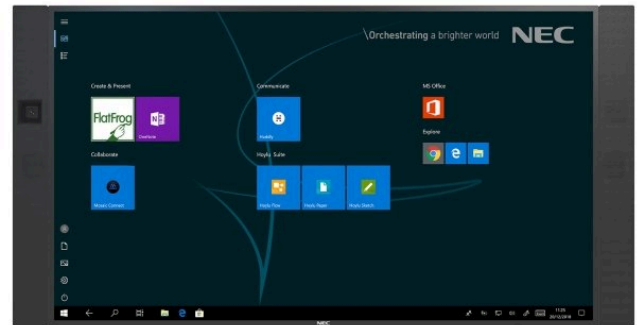

NEC 75" InfinityBoard® 2.1
LCD 75" All-in-One Collaboration Solution

Datasheet

*incl. Huddly IQ

*incl. Huddly IQ

Your meeting room companion

NEC's InfinityBoard is a powerful and scalable workspace that is designed to fit any meeting scenario. Brainstorming, reviewing, video conferencing or collaborating, whatever the objectives of your meeting, the InfinityBoard is the modular solution that's here to help create your ideal meeting space.

Designed to 'just work', the InfinityBoard supports any scenario - from multiple presenters to large groups with remote participation. In virtual workspaces, collaboration lifts to a new level and interactive meetings boost group work efficiency.

The InfinityBoard comes with an ultra-high definition InGlass™ touch display and two passive pens. Its design also includes an ultra-wide angle Huddly IQ video conferencing camera and high-end conference speakers. The combination of an open platform slot-in PC and Windows 10 Professional allows to tailor the solution according to the customers' requirements without restriction to any particular software, video conferencing app or infrastructure. Uniting all this, the InfinityBoard facilitates smart collaboration in modern meeting spaces.