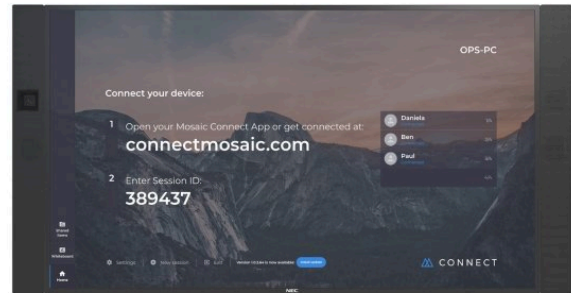

NEC 75" InfinityBoard® 2.0 LCD 75" All-in-One Collaboration Solution

Datasheet

Your meeting room companion

NEC's InfinityBoard is a powerful and scalable workspace that is designed to fit any meeting scenario. Brainstorming, reviewing, video conferencing or collaborating, whatever the objectives of your meeting, the InfinityBoard is the modular solution that's here to help create your ideal meeting space.

The InfinityBoard comes with an ultra-high definition InGlass™ touch display and two passive pens. Its design also includes an ultra-wide angle Huddly video conferencing camera and high-end conference speakers. The combination of an open platform and Windows 10 Professional allows to tailor the solution according to the customers' requirements without restriction to any particular software, video conferencing app or infrastructure. Uniting all this, the InfinityBoard facilitates smart collaboration in modern meeting spaces.