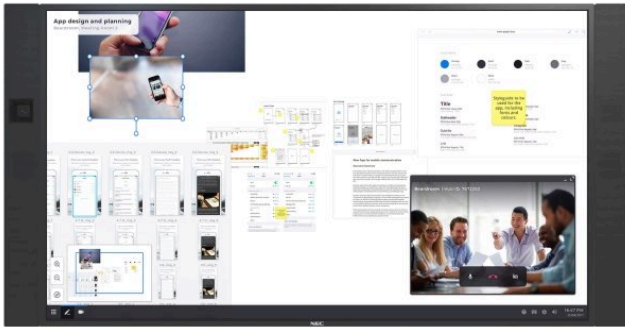

NEC 75" InfinityBoard® 2.0 LCD 75" All-in-One Collaboration Solution

Datasheet

Your meeting room companion

NEC's InfinityBoard is a powerful and scalable workspace that is designed to fit any meeting scenario. Brainstorming, reviewing, video conferencing or collaborating, whatever the objectives of your meeting, the InfinityBoard is the modular solution that's here to help create your ideal meeting space.

Designed to 'just work', the InfinityBoard supports any scenario - from multiple presenters to large groups with remote participation. In virtual workspaces, collaboration lifts to a new level and interactive meetings boost group work efficiency.

The InfinityBoard comes with an ultra-high definition InGlass™ touch display and two passive pens. Its design also includes an ultra-wide angle Huddly video conferencing camera and high-end conference speakers. The combination of an open platform and Windows 10 Professional allows to tailor the solution according to the customers' requirements without restriction to any particular software, video conferencing app or infrastructure. Uniting all this, the InfinityBoard facilitates smart collaboration in modern meeting spaces.