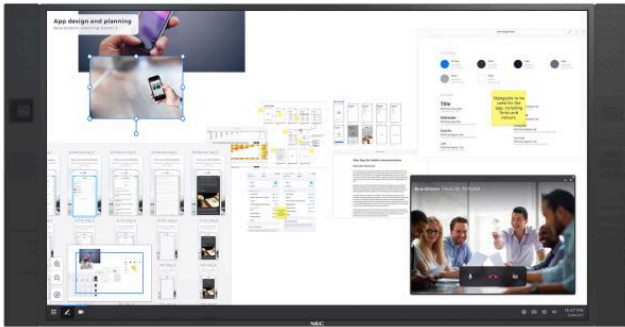

NEC 75" InfinityBoard® 2.0 LCD 75" All-in-One Collaboration Solution

Datasheet

Your meeting room companion

NEC's InfinityBoard is a powerful and scalable workspace that is designed to fit any meeting scenario. Brainstorming, reviewing, video conferencing or collaborating, whatever the objectives of your meeting, the InfinityBoard is the modular solution that's here to help create your ideal meeting space.

Designed to 'just work', the InfinityBoard supports any scenario - from multiple presenters to large groups with remote participation. In virtual workspaces, collaboration lifts to a new level and interactive meetings boost group work efficiency.

The InfinityBoard comes with an ultra-high definition InGlass™ touch display and two passive pens. Its design also includes an ultra-wide angle Huddly video conferencing camera and high-end conference speakers. The combination of an open platform and Windows 10 Professional allows to tailor the solution according to the customers' requirements without restriction to any particular software, video conferencing app or infrastructure. Uniting all this, the InfinityBoard facilitates smart collaboration in modern meeting spaces.