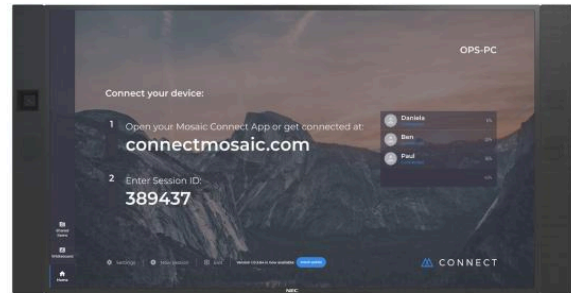

NEC 75" InfinityBoard® 2.0 LCD 75" All-in-One Collaboration Solution

Datasheet

Your meeting room companion

NEC's InfinityBoard is a powerful and scalable workspace that is designed to fit any meeting scenario. Brainstorming, reviewing, video conferencing or collaborating, whatever the objectives of your meeting, the InfinityBoard is the modular solution that's here to help create your ideal meeting space.

The InfinityBoard comes with an ultra-high definition InGlass™ touch display and two passive pens. Its design also includes an ultra-wide angle Huddly video conferencing camera and high-end conference speakers. The combination of an open platform and Windows 10 Professional allows to tailor the solution according to the customers' requirements without restriction to any particular software, video conferencing app or infrastructure. Uniting all this, the InfinityBoard facilitates smart collaboration in modern meeting spaces.