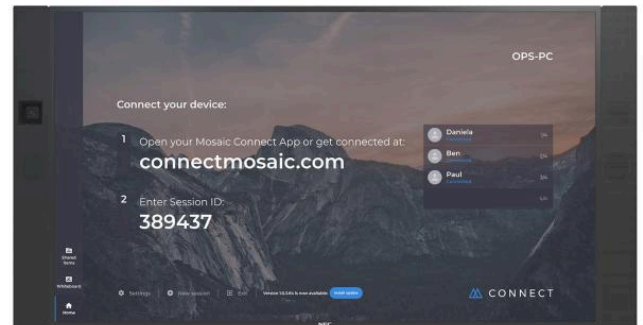

NEC 86" InfinityBoard® 2.1 LCD 86" All-in-One Collaboration Solution

Datasheet

*incl. Huddly IQ

Big enough for your biggest ideas

NEC's InfinityBoard is a powerful and scalable workspace that is designed to fit any meeting scenario. Brainstorming, reviewing, video conferencing or collaborating, whatever the objectives of your meeting, the InfinityBoard is the modular solution that's here to help create your ideal meeting space. With a large screen size of 86" it's perfect for think tanks and anywhere creativity demands a big canvas.

The InfinityBoard comes with an ultra-high definition InGlass™ touch display and two passive pens. Its design also includes an ultra-wide angle Huddly IQ video conferencing camera and high-end conference speakers. The combination of an open platform slot-in PC and Windows 10 Professional allows to tailor the solution according to the customers' requirements without restriction to any particular software, video conferencing app or infrastructure. Uniting all this, the InfinityBoard facilitates smart collaboration in modern meeting spaces.