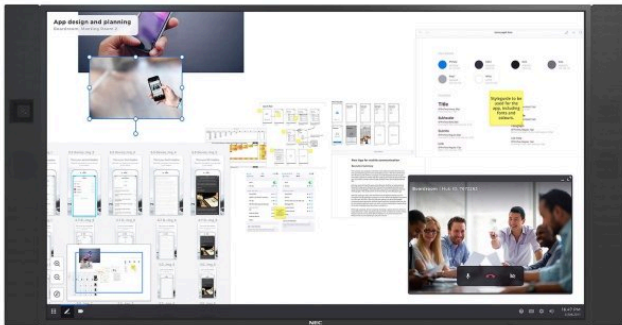

NEC 86" InfinityBoard® 2.1 LCD 86" All-in-One Collaboration Solution

Datasheet

*incl. Huddly IQ