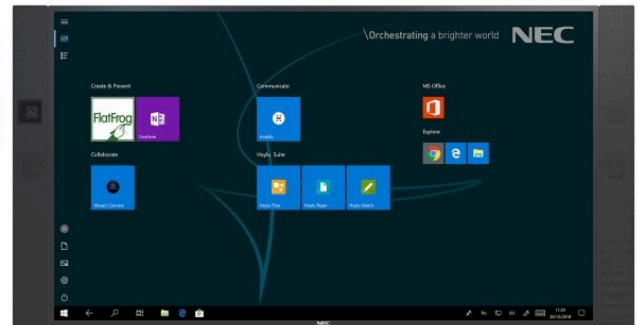

*incl. Huddly IQ

Big enough for your biggest ideas

NEC's InfinityBoard is a powerful and scalable workspace that is designed to fit any meeting scenario. Brainstorming, reviewing, video conferencing or collaborating, whatever the objectives of your meeting, the InfinityBoard is the modular solution that's here to help create your ideal meeting space. With a large screen size of 86" it's perfect for think tanks and anywhere creativity demands a big canvas.

The InfinityBoard comes with an ultra-high definition InGlass™ touch display and two passive pens. Its design also includes an ultra-wide angle Huddly IQ video conferencing camera and high-end conference speakers. The combination of an open platform slot-in PC and Windows 10 Professional allows to tailor the solution according to the customers' requirements without restriction to any particular software, video conferencing app or infrastructure. Uniting all this, the InfinityBoard facilitates smart collaboration in modern meeting spaces.

Benefits

Natural writing experience – it's like working on paper! Whether using finger, pen or palm erasing, the InGlass™ touch technology provides seamless interactive touch performance.

Simplify smart video conferencing – enjoy perfect audio and video quality with an integrated ultra-wide-angle camera with auto-framing and high-end conference speakers.

Future-proof PC option and reduced footprint – the integrated Slot-In PC using the integrated OPS option slot future-proofs your investment whilst reducing the product footprint and installation efforts.

Custom fit to your application needs – Windows 10 Professional makes this a flexible solution that supports your staff by offering a familiar user-interface.