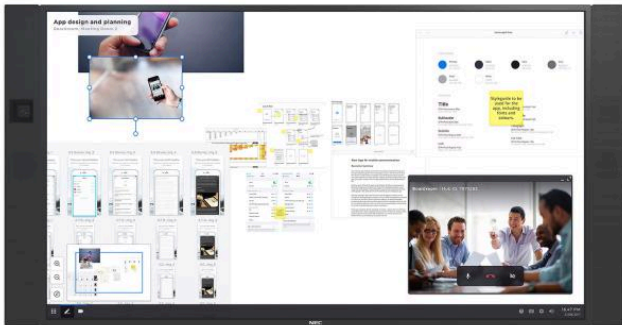

NEC 86" InfinityBoard® 2.1 LCD 86" All-in-One Collaboration Solution

Datasheet

*incl. Huddly IQ

Big enough for your biggest ideas

NEC's InfinityBoard is a powerful and scalable workspace that is designed to fit any meeting scenario. Brainstorming, reviewing, video conferencing or collaborating, whatever the objectives of your meeting, the InfinityBoard is the modular solution that's here to help create your ideal meeting space. With a large screen size of 86" it's perfect for think tanks and anywhere creativity demands a big canvas.

The InfinityBoard comes with an ultra-high definition InGlass™ touch display and two passive pens. Its design also includes an ultra-wide angle Huddly IQ video conferencing camera and high-end conference speakers. The combination of an open platform slot-in PC and Windows 10 Professional allows to tailor the solution according to the customers' requirements without restriction to any particular software, video conferencing app or infrastructure. Uniting all this, the InfinityBoard facilitates smart collaboration in modern meeting spaces.

Benefits

Natural writing experience – it's like working on paper! Whether using finger, pen or palm erasing, the InGlass™ touch technology provides seamless interactive touch performance.

Simplify smart video conferencing – enjoy perfect audio and video quality with an integrated ultra-wide-angle camera with auto-framing and high-end conference speakers.