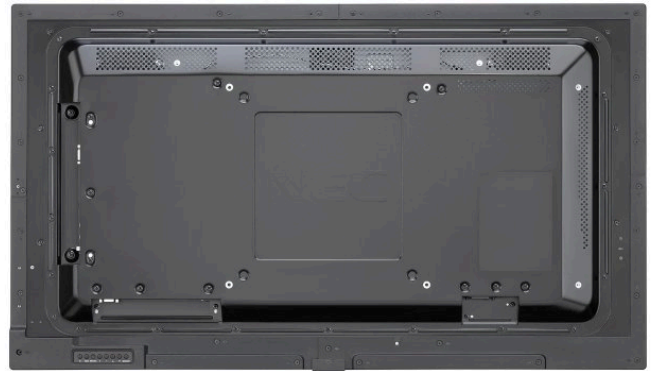

NEC MultiSync® C431

LCD 43" Midrange Large Format Display

Datasheet

Seamless integration for great visual performance

Its thin bezel and super slim design perfectly complements today's modern surroundings whilst multiple display inputs support flexibility and freedom. With fixing points conveniently located on the back of the screen, external equipment can be attached with seamless simplicity. Reasonable brightness levels offer visibility in controlled light surroundings. The professional haze filter is allowing excellent readability. Landscape and portrait capability matches the needs of both corporate huddle spaces and retail signage applications. With a built-in media player, the NEC C Series runs content directly from a USB drive or microSDHC card as a standalone solution but can also download contents via network. Futureproof connectivity handles input from multiple sources. Don't let technology impact design - get seamless integration with the NEC C Series!