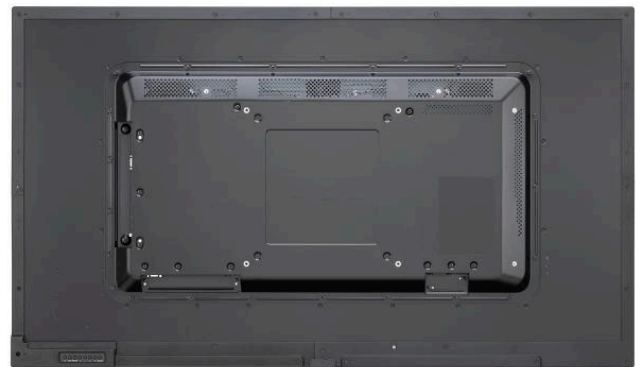

MultiSync® C551
LCD 55" Midrange Large Format Display

Datasheet

Seamless integration for great visual performance

Its thin bezel and super slim design perfectly complements today's modern surroundings whilst multiple display inputs support flexibility and freedom. With fixing points conveniently located on the back of the screen, external equipment can be attached with seamless simplicity. Reasonable brightness levels offer visibility in controlled light surroundings. The professional haze filter is allowing excellent readability. Landscape and portrait capability matches the needs of both corporate huddle spaces and retail signage applications. With a built-in media player, the NEC C Series runs content directly from a USB drive or microSDHC card as a standalone solution but can also download contents via network. Futureproof connectivity handles input from multiple sources. Don't let technology impact design - get seamless integration with the NEC C Series!