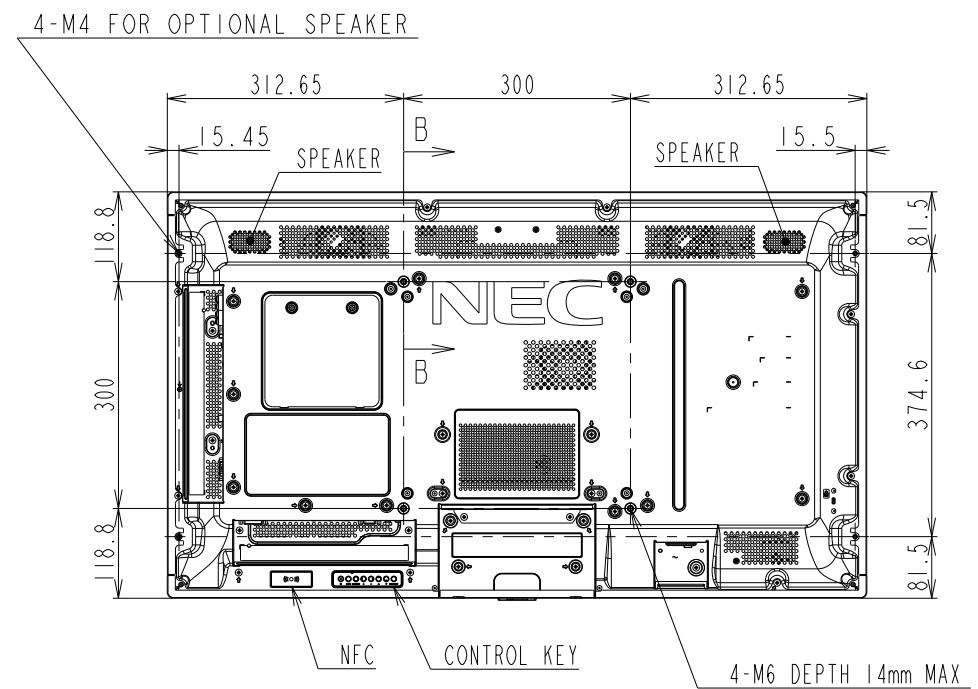

# P404 OPTION BEZEL OUTLINE (WITH PROTECTION GLASS)

BEZEL P404 PG / BEZEL P404 PG BK

GLASS SIZE: 917.9 x 530.4 x ±4.0

The center of gravity: It is within 10mm from active center.

UNIT	mm
MODEL	P404
SCALE	1/10
NEC Display Solutions 2017/04/03	