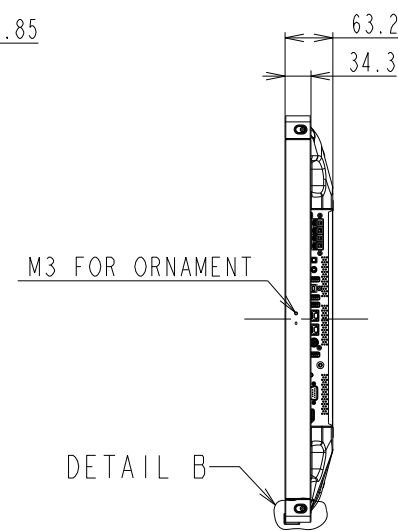

# P404 OPTION BEZEL OUTLINE (WITH PROTECTION GLASS)

BEZEL P404 PG / BEZEL P404 PG BK

GLASS SIZE: 917.9 x 530.4 x ±4.0

The center of gravity: It is within 10mm from active center.

UNIT	mm
MODEL	P404
SCALE	1/10
NEC Display Solutions 2017/04/03	