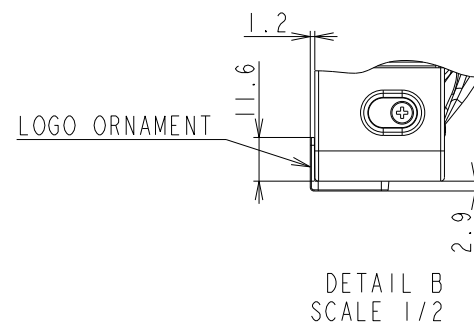

# P404 OPTION BEZEL OUTLINE (WITH PROTECTION GLASS)

BEZEL P404 PG / BEZEL P404 PG BK

GLASS SIZE: 917.9 x 530.4 x ±4.0

The center of gravity: It is within 10mm from active center.

UNIT	mm
MODEL	P404
SCALE	1/10
NEC Display Solutions 2017/04/03	