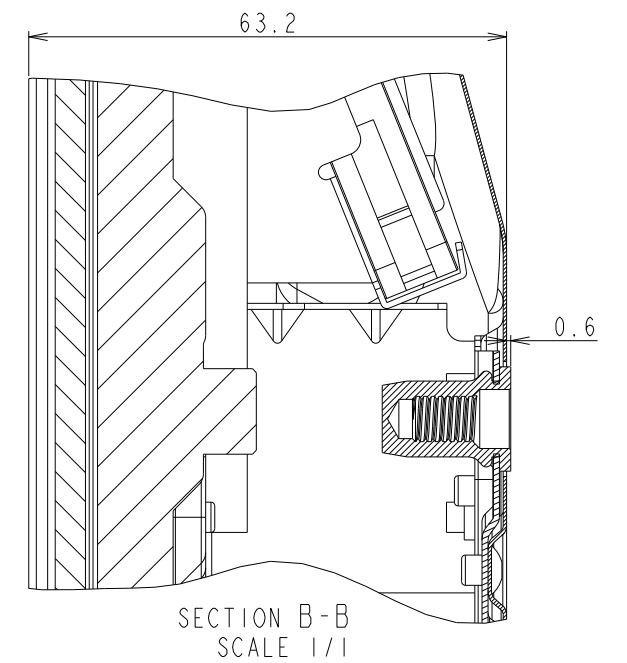

# P404 OPTION BEZEL OUTLINE (WITH PROTECTION GLASS)

BEZEL P404 PG / BEZEL P404 PG BK

GLASS SIZE: 917.9 x 530.4 x ±4.0

The center of gravity: It is within 10mm from active center.

UNIT	mm
MODEL	P404
SCALE	1/10
NEC Display Solutions 2017/04/03	