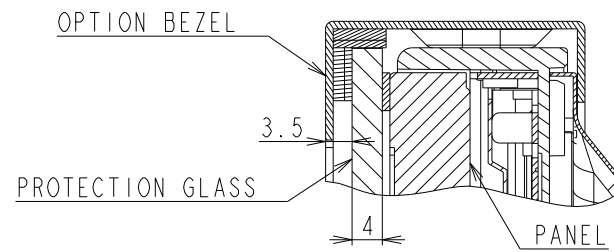

# P404 OPTION BEZEL OUTLINE (WITH PROTECTION GLASS)

BEZEL P404 PG / BEZEL P404 PG BK

GLASS SIZE: 917.9 x 530.4 x ±4.0

The center of gravity: It is within 10mm from active center.

UNIT	mm
MODEL	P404
SCALE	1/10
NEC Display Solutions 2017/04/03	