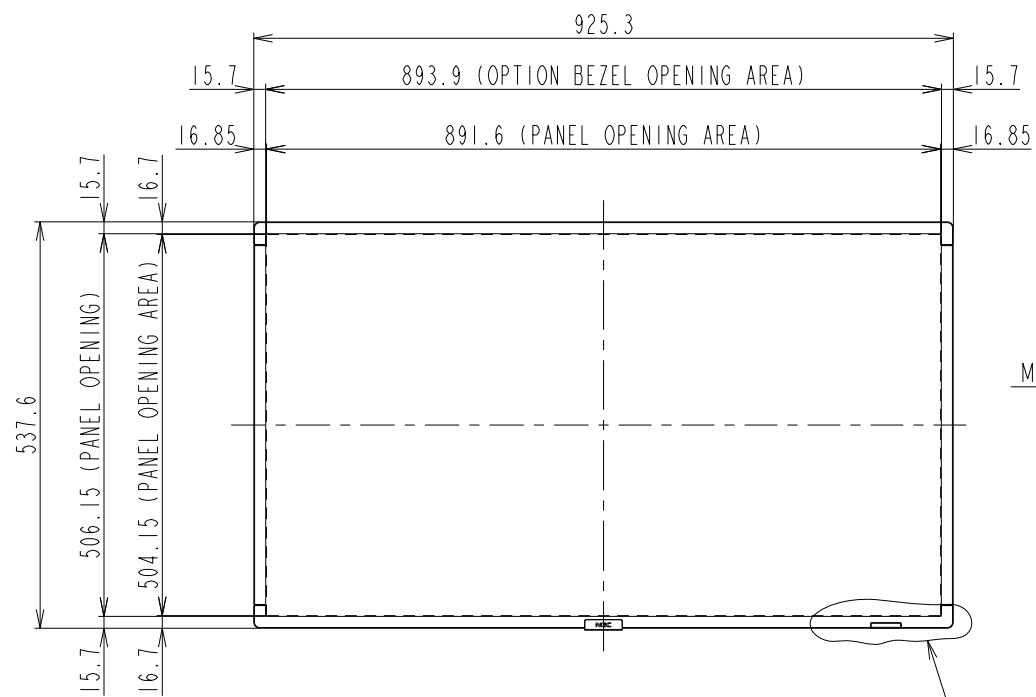

# P404 OPTION BEZEL OUTLINE (WITH PROTECTION GLASS)

BEZEL P404 PG / BEZEL P404 PG BK

GLASS SIZE: 917.9 x 530.4 x ±4.0

The center of gravity: It is within 10mm from active center.

UNIT	mm
MODEL	P404
SCALE	1/10
NEC Display Solutions 2017/04/03	