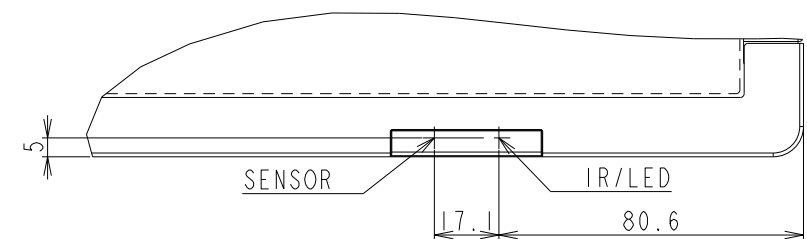

# P404 OPTION BEZEL OUTLINE (WITH PROTECTION GLASS)

BEZEL P404 PG / BEZEL P404 PG BK

GLASS SIZE: 917.9 x 530.4 x ±4.0

The center of gravity: It is within 10mm from active center.

UNIT	mm
MODEL	P404
SCALE	1/10
NEC Display Solutions 2017/04/03	