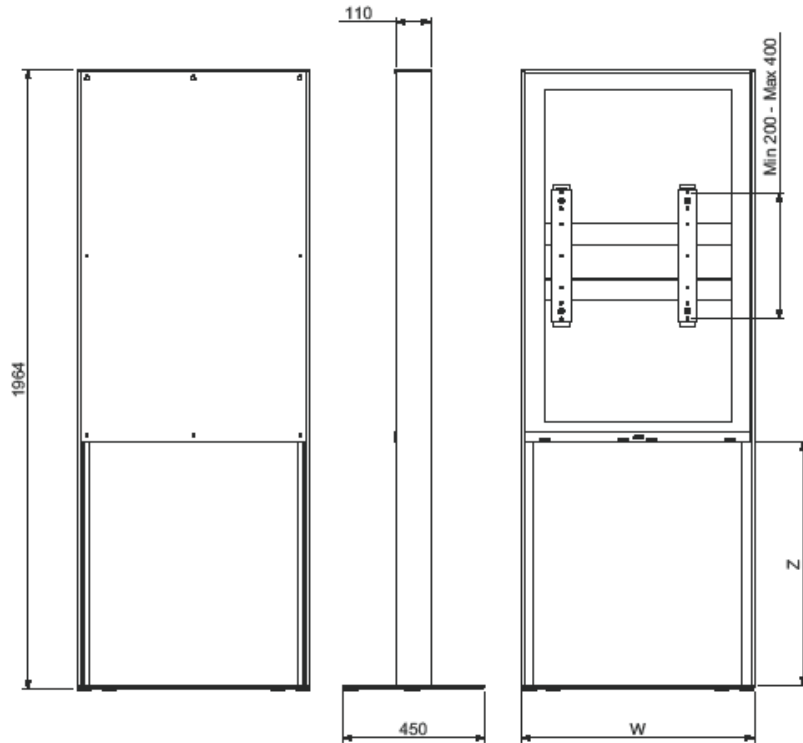

Freestand Totem Basic and Storage

Technical drawing (mm)

Series
Casing
Product Name
Freestand 40"-55"

X	
40"	543
46-48"	638
55"	730
Y	
40"	962
46-48"	1167
55"	1307

W	
40"	645
46-48"	740
55"	832
Z	
40"	990
46-48"	773
55"	633