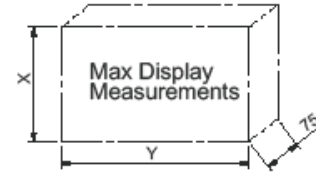

Freestand Totem Basic and Storage

Technical drawing (mm)

Series
Casing
Product Name
Freestand 40"-55"

X	
40"	543
46-48"	638
55"	730
Y	
40"	962
46-48"	1167
55"	1307

W	
40"	645
46-48"	740
55"	832
Z	
40"	990
46-48"	773
55"	633