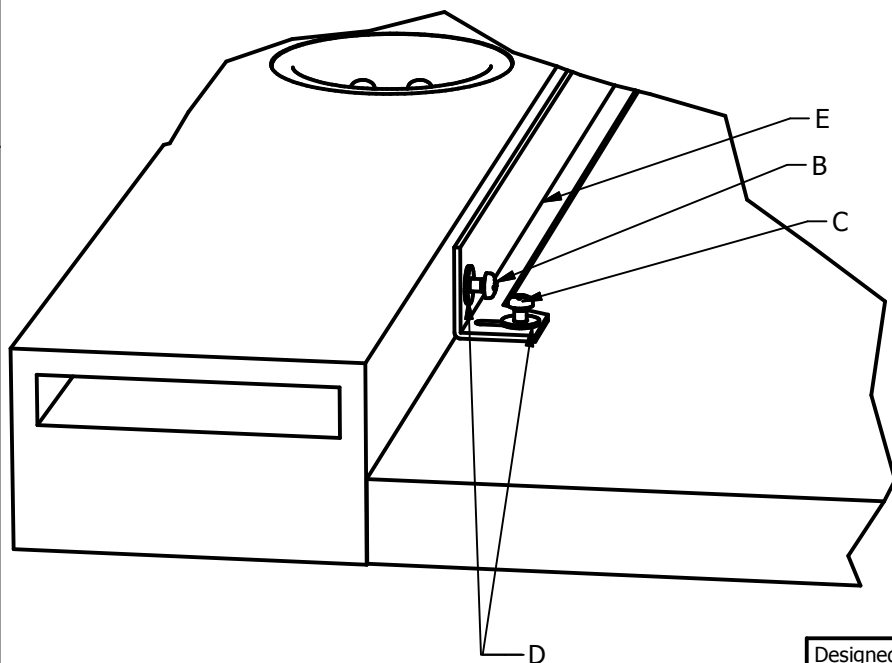

View:A

- B: M4x16, 4 pieces
- C: M4x8, 4 pieces
- D: Washer, 8 pieces
- E: Bracket, 2 pieces

COMPATIBLE SCREEN MODELS:

SP-484SM for NEC V484 & P484
 SP-554SM for NEC V554 & P554

REV	DESCRIPTION	DATE	APPROVED
REVISION HISTORY			
	Designed by terje	Checked by	Approved by
		Date	Date
			26.05.2017