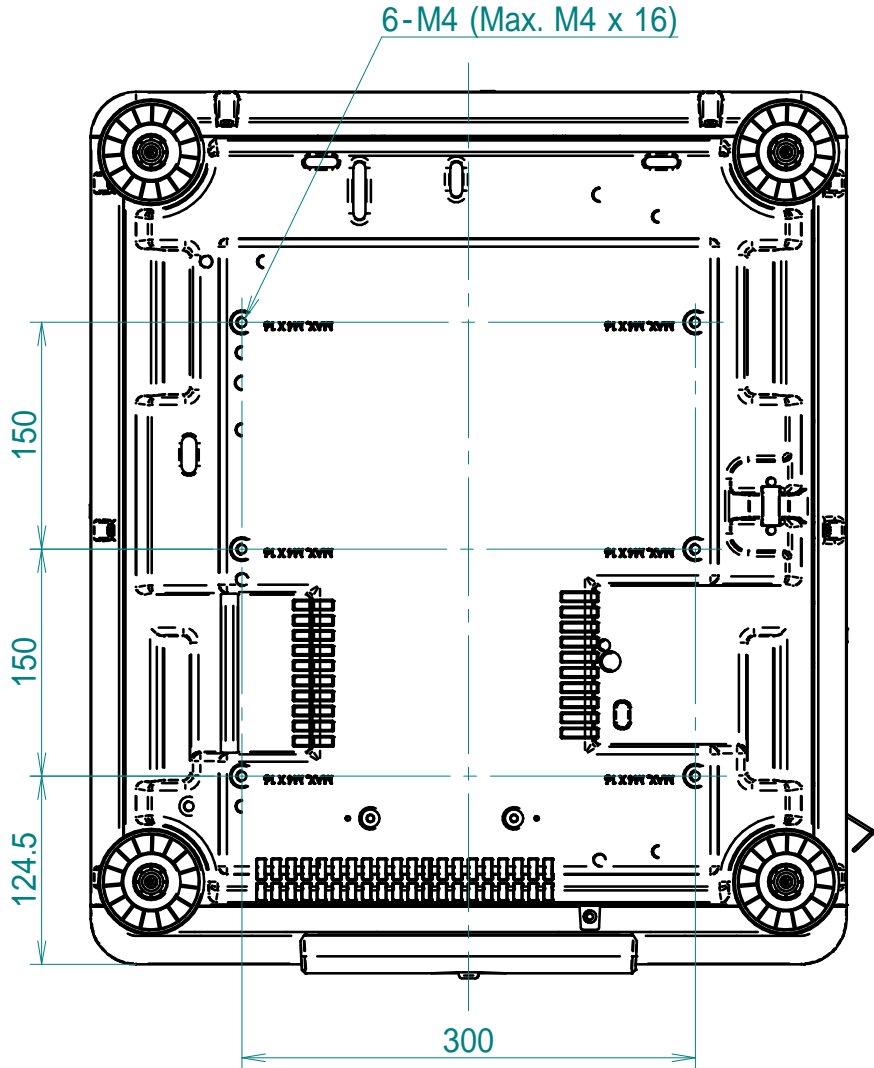

# PX803UL series Drawing

REV	DESCRIPTION
1	2015.12.04
NEC Display Solutions, Ltd.	