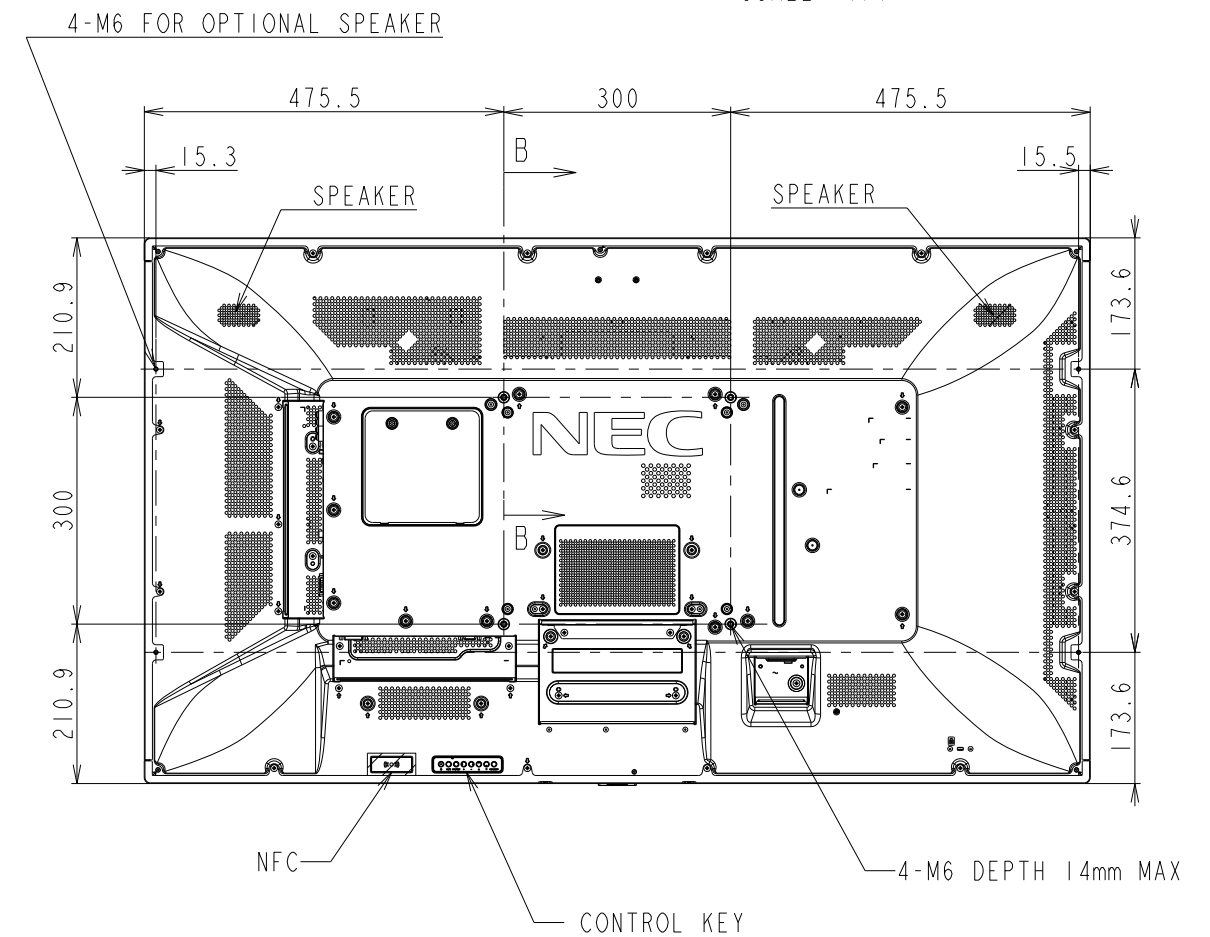

P554 OPTION BEZEL OUTLINE (BEZEL P554: FOR COLOR BEZEL)

The center of gravity: It is within 10mm from active center.

UNIT	mm
MODEL	P554
SCALE	1/10
NEC Display Solutions 2017/04/04	