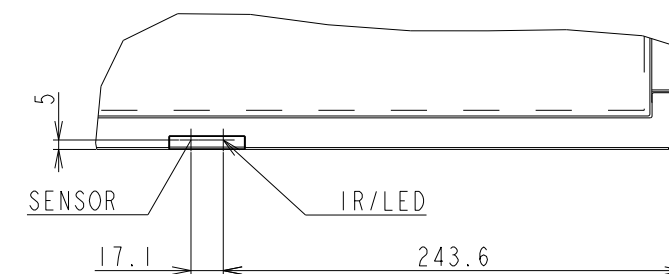

P554 OPTION BEZEL OUTLINE (BEZEL P554: FOR COLOR BEZEL)

The center of gravity: It is within 10mm from active center.

UNIT	mm
MODEL	P554
SCALE	1/10
NEC Display Solutions 2017/04/04	