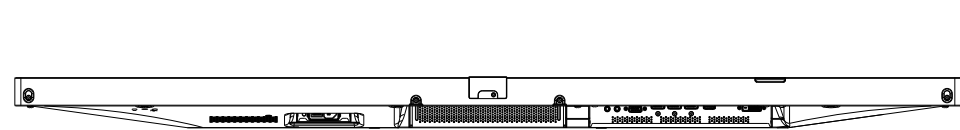

P554 OPTION BEZEL OUTLINE (BEZEL P554: FOR COLOR BEZEL)

The center of gravity: It is within 10mm from active center.

UNIT	mm
MODEL	P554
SCALE	1/10
NEC Display Solutions 2017/04/04	