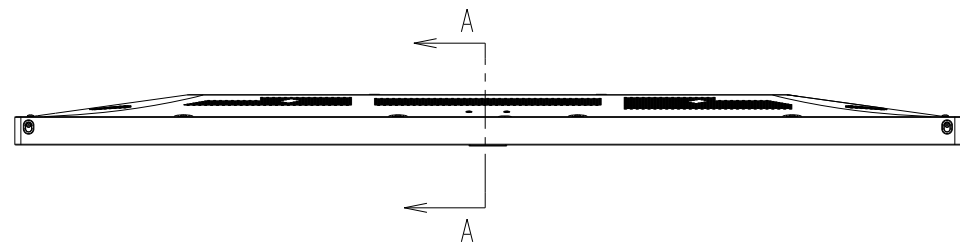

P554 OPTION BEZEL OUTLINE (BEZEL P554: FOR COLOR BEZEL)

The center of gravity: It is within 10mm from active center.

UNIT	mm
MODEL	P554
SCALE	1/10
NEC Display Solutions 2017/04/04	