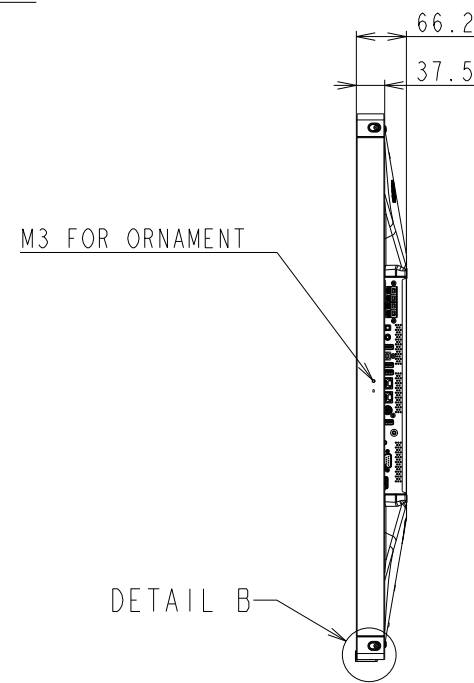

P554 OPTION BEZEL OUTLINE (BEZEL P554: FOR COLOR BEZEL)

The center of gravity: It is within 10mm from active center.

UNIT	mm
MODEL	P554
SCALE	1/10
NEC Display Solutions 2017/04/04	