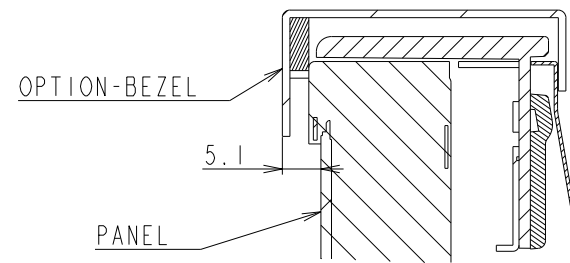

P554 OPTION BEZEL OUTLINE (BEZEL P554: FOR COLOR BEZEL)

The center of gravity: It is within 10mm from active center.

UNIT	mm
MODEL	P554
SCALE	1/10
NEC Display Solutions 2017/04/04	