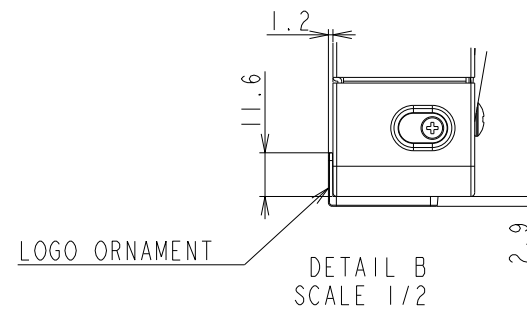

P554 OPTION BEZEL OUTLINE (BEZEL P554: FOR COLOR BEZEL)

The center of gravity: It is within 10mm from active center.

UNIT	mm
MODEL	P554
SCALE	1/10
NEC Display Solutions 2017/04/04	