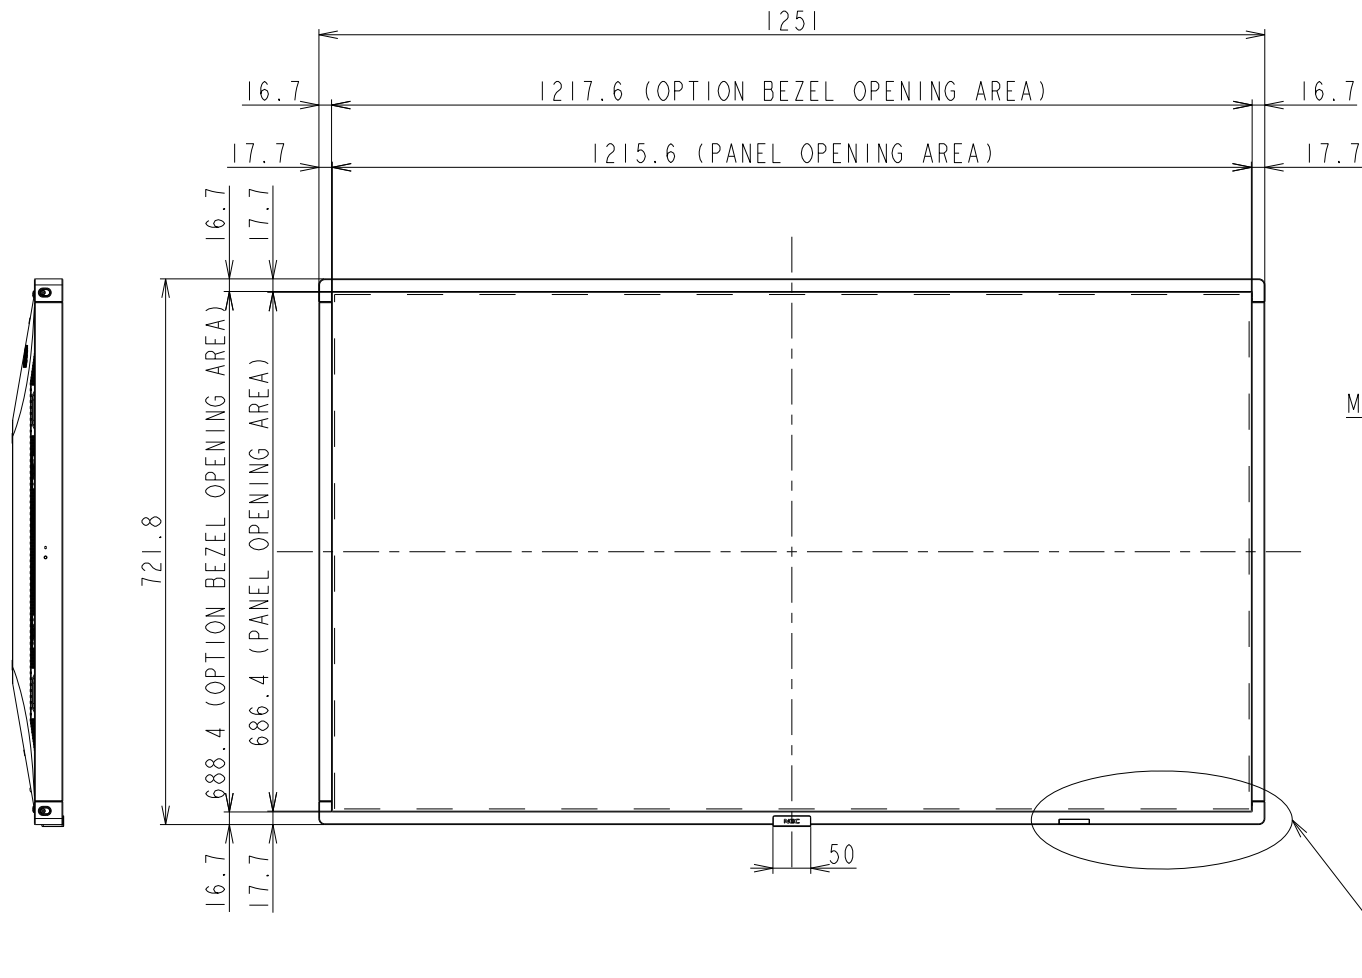

P554 OPTION BEZEL OUTLINE (BEZEL P554: FOR COLOR BEZEL)

The center of gravity: It is within 10mm from active center.

UNIT	mm
MODEL	P554
SCALE	1/10
NEC Display Solutions 2017/04/04	