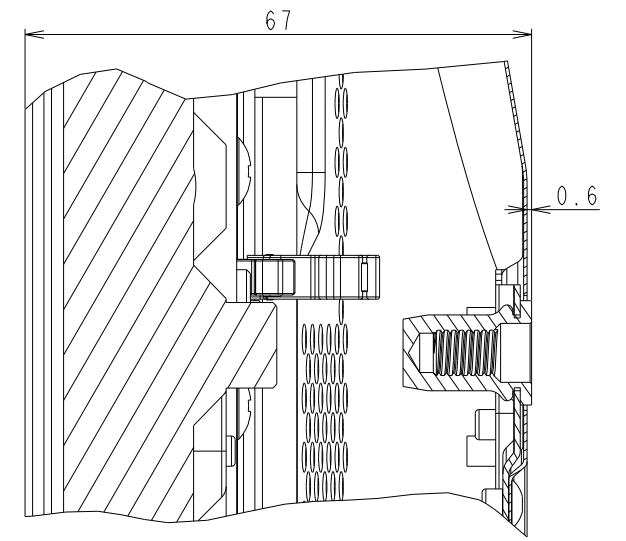

P554 OPTION BEZEL OUTLINE (BEZEL P554: FOR COLOR BEZEL)

The center of gravity: It is within 10mm from active center.

UNIT	mm
MODEL	P554
SCALE	1/10
NEC Display Solutions 2017/04/04	