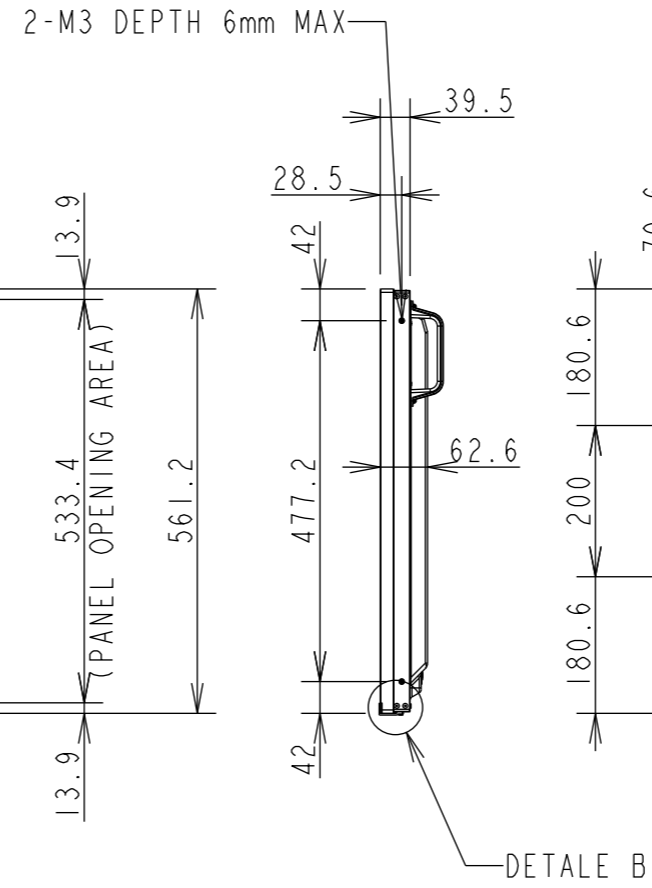

M431-2 OUTLINE

UNIT	mm
MODEL	M431-2
Sharp NEC display solutions	
2024/04/23	