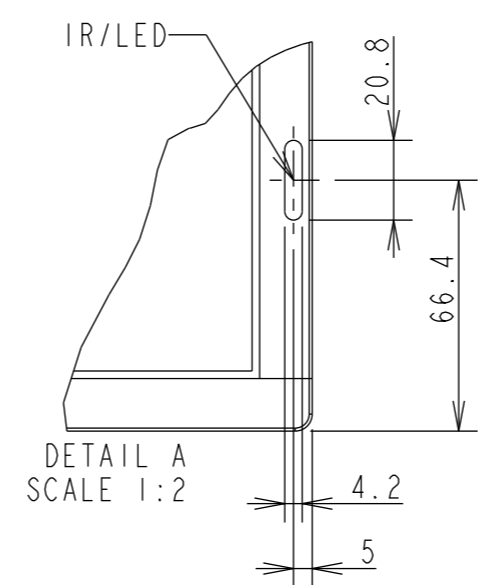

M431-2 OUTLINE

UNIT	mm
MODEL	M431-2
Sharp NEC display solutions	
2024/04/23	