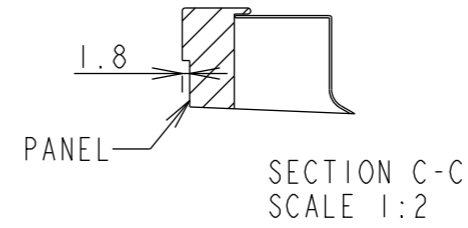

M431-2 OUTLINE

UNIT	mm
MODEL	M431-2
Sharp NEC display solutions	
2024/04/23	