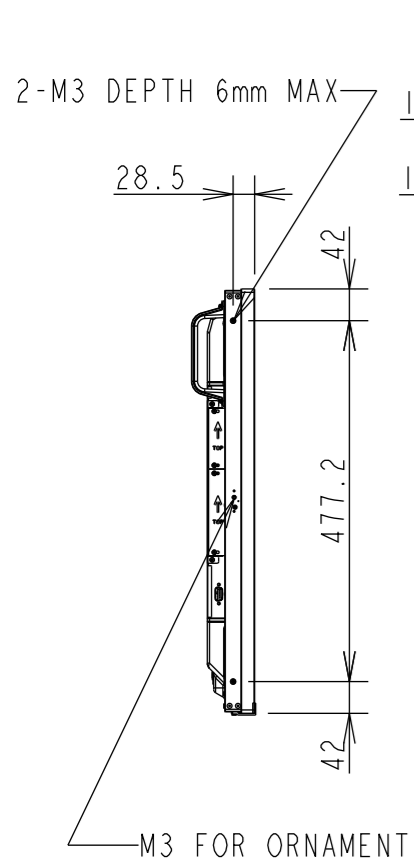

M431-2 OUTLINE

UNIT	mm
MODEL	M431-2
Sharp NEC display solutions	
2024/04/23	