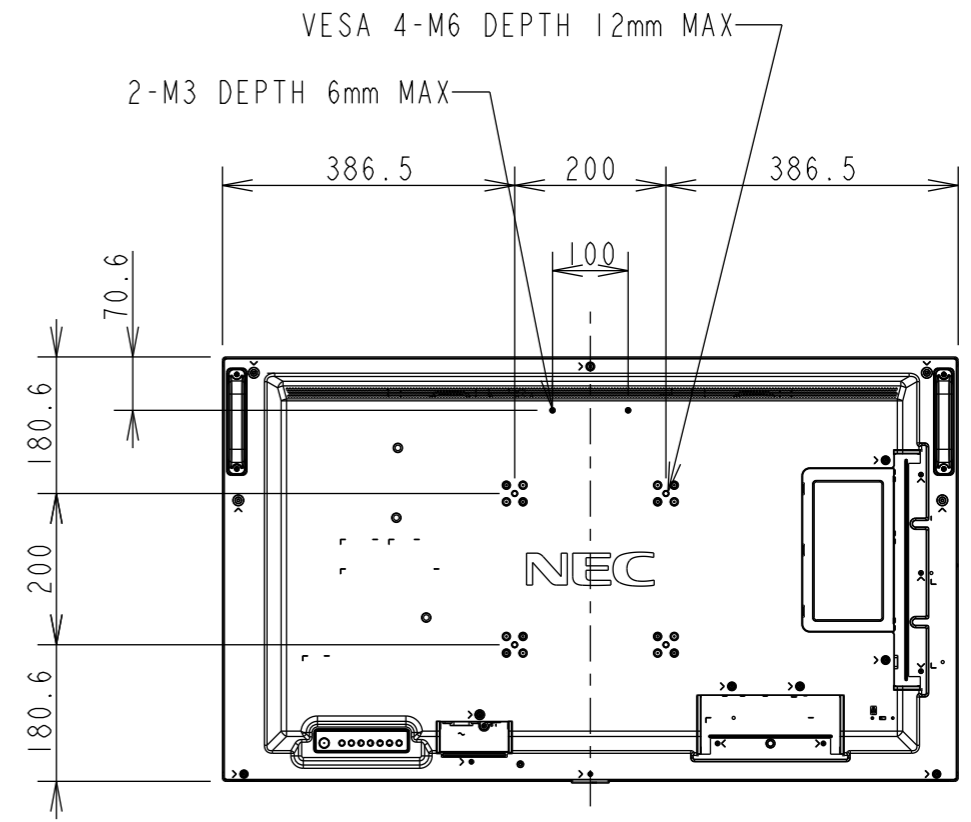

M431-2 OUTLINE

UNIT	mm
MODEL	M431-2
Sharp NEC display solutions	
2024/04/23	