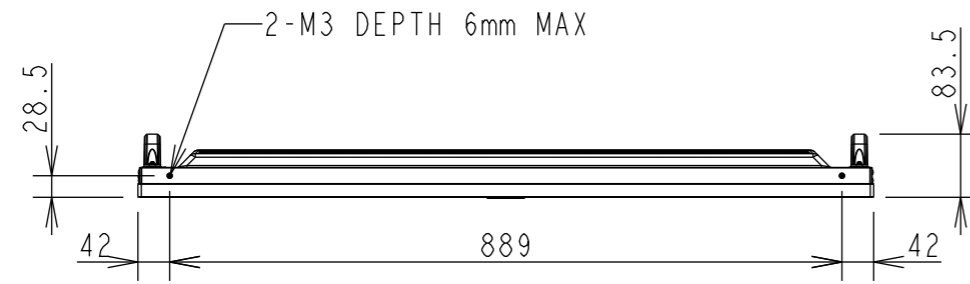

M431-2 OUTLINE

UNIT	mm
MODEL	M431-2
Sharp NEC display solutions	
2024/04/23	