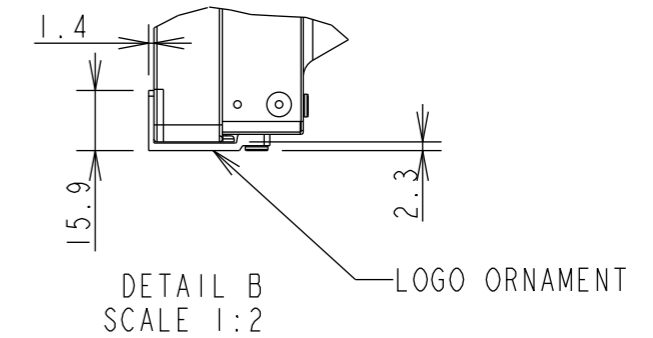

M431-2 OUTLINE

UNIT	mm
MODEL	M431-2
Sharp NEC display solutions	
2024/04/23	