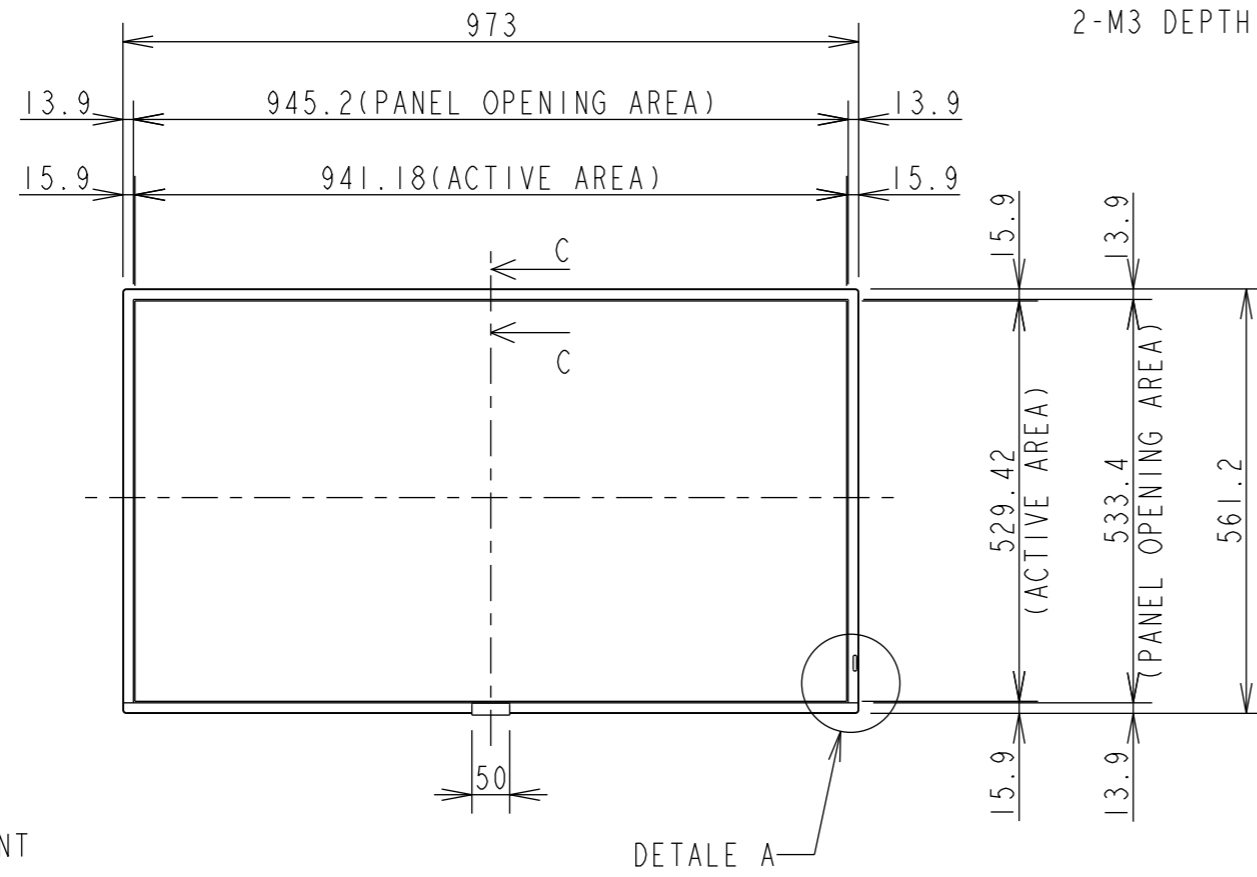

M431-2 OUTLINE

UNIT	mm
MODEL	M431-2
Sharp NEC display solutions	
2024/04/23	