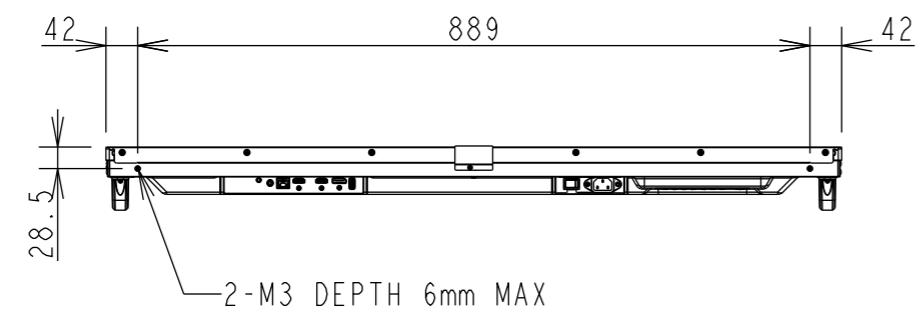

M431-2 OUTLINE

UNIT	mm
MODEL	M431-2
Sharp NEC display solutions	
2024/04/23	