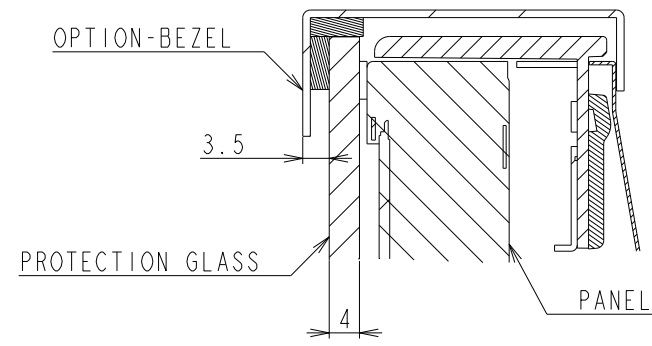

V554 OPTION BEZEL OUTLINE (WITH PROTECTION GLASS)

BEZEL P554 PG / BEZEL P554 PG BK

GLASS SIZE: 1243.9 x 714.7 x ±4.0

The center of gravity: It is within 10mm from active center.

SECTION A-A
SCALE 1/1

SECTION B-B
SCALE 1/1

UNIT	mm
MODEL	V554
SCALE	1/10
NEC Display Solutions 2017/04/04	