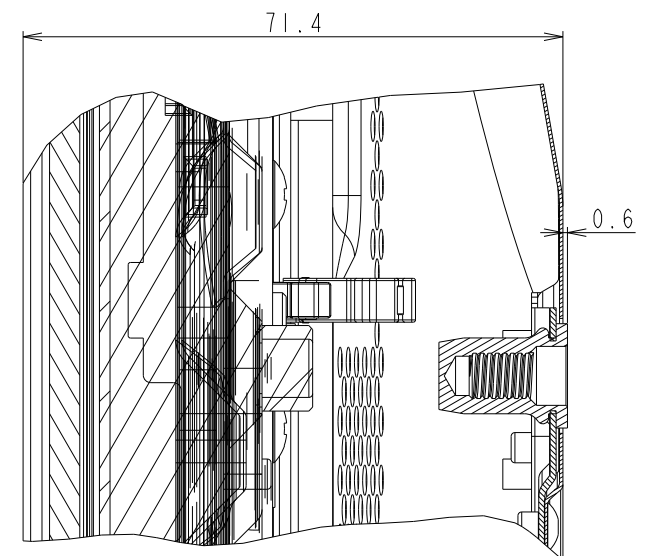

V554 OPTION BEZEL OUTLINE (WITH PROTECTION GLASS)

BEZEL P554 PG / BEZEL P554 PG BK

GLASS SIZE: 1243.9 x 714.7 x ±4.0

The center of gravity: It is within 10mm from active center.

SECTION A-A
SCALE 1/1

SECTION B-B
SCALE 1/1

UNIT	mm
MODEL	V554
SCALE	1/10
NEC Display Solutions 2017/04/04	