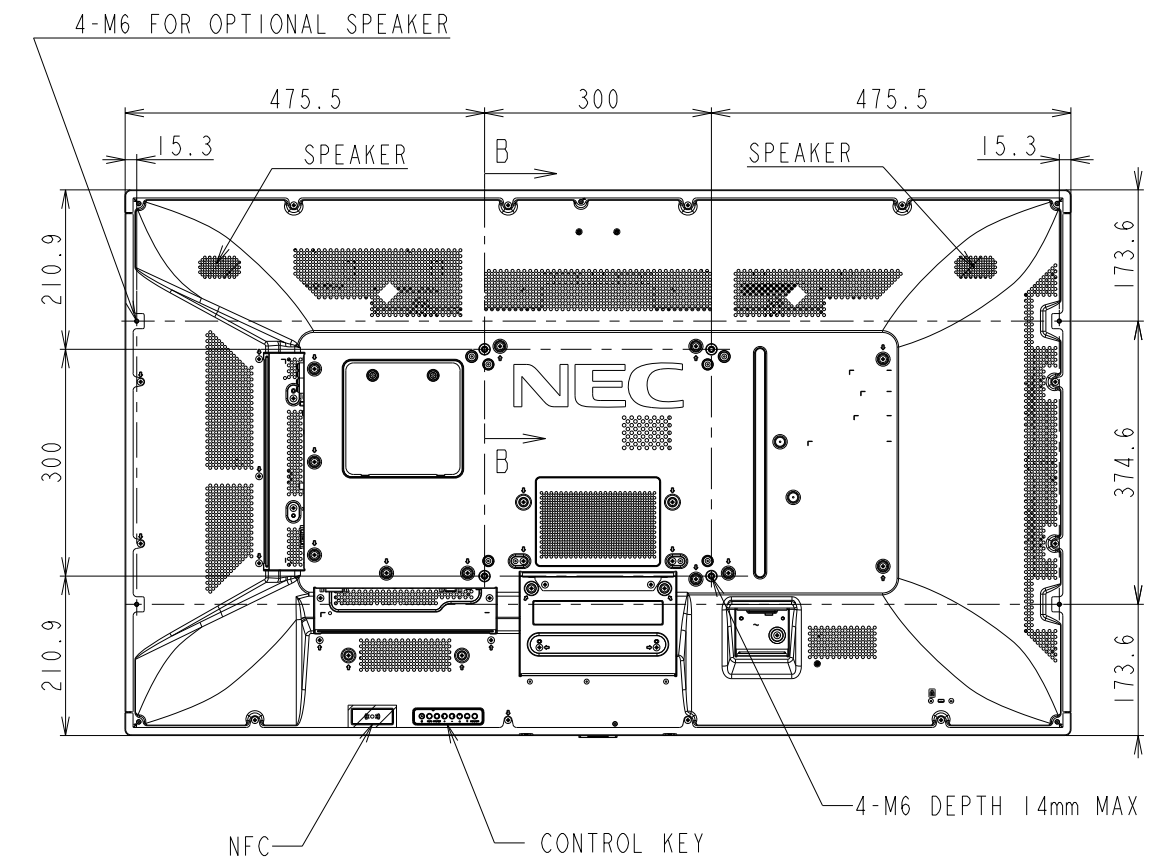

V554 OPTION BEZEL OUTLINE (WITH PROTECTION GLASS)

BEZEL P554 PG / BEZEL P554 PG BK

GLASS SIZE: 1243.9 x 714.7 x ±4.0

The center of gravity: It is within 10mm from active center.

SECTION A-A
SCALE 1/1

SECTION B-B
SCALE 1/1

UNIT	mm
MODEL	V554
SCALE	1/10
NEC Display Solutions 2017/04/04	