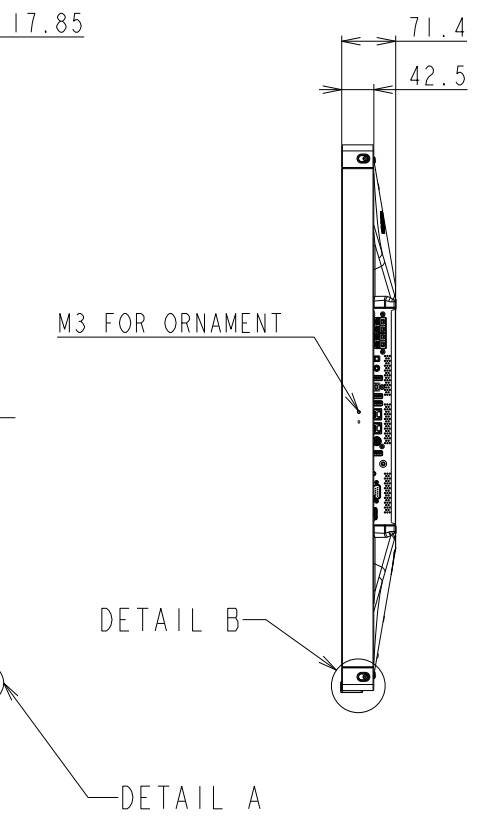

V554 OPTION BEZEL OUTLINE (WITH PROTECTION GLASS)

BEZEL P554 PG / BEZEL P554 PG BK

GLASS SIZE: 1243.9 x 714.7 x ±4.0

The center of gravity: It is within 10mm from active center.

SECTION A-A
SCALE 1/1

SECTION B-B
SCALE 1/1

UNIT	mm
MODEL	V554
SCALE	1/10
NEC Display Solutions 2017/04/04	