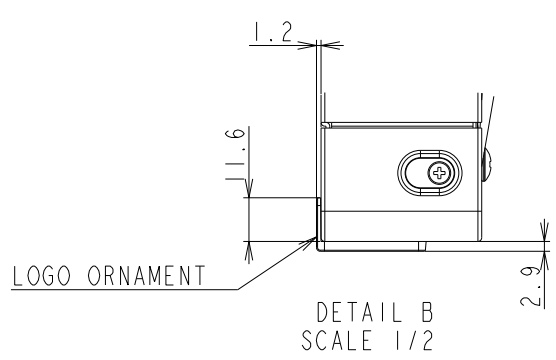

V554 OPTION BEZEL OUTLINE (WITH PROTECTION GLASS)

BEZEL P554 PG / BEZEL P554 PG BK

GLASS SIZE: 1243.9 x 714.7 x ±4.0

The center of gravity: It is within 10mm from active center.

SECTION A-A
SCALE 1/1

SECTION B-B
SCALE 1/1

UNIT	mm
MODEL	V554
SCALE	1/10
NEC Display Solutions 2017/04/04	