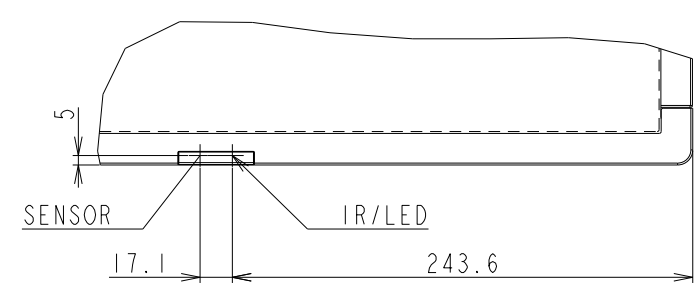

V554 OPTION BEZEL OUTLINE (WITH PROTECTION GLASS)

BEZEL P554 PG / BEZEL P554 PG BK

GLASS SIZE: 1243.9 x 714.7 x ±4.0

The center of gravity: It is within 10mm from active center.

SECTION A-A
SCALE 1/1

SECTION B-B
SCALE 1/1

UNIT	mm
MODEL	V554
SCALE	1/10
NEC Display Solutions 2017/04/04	