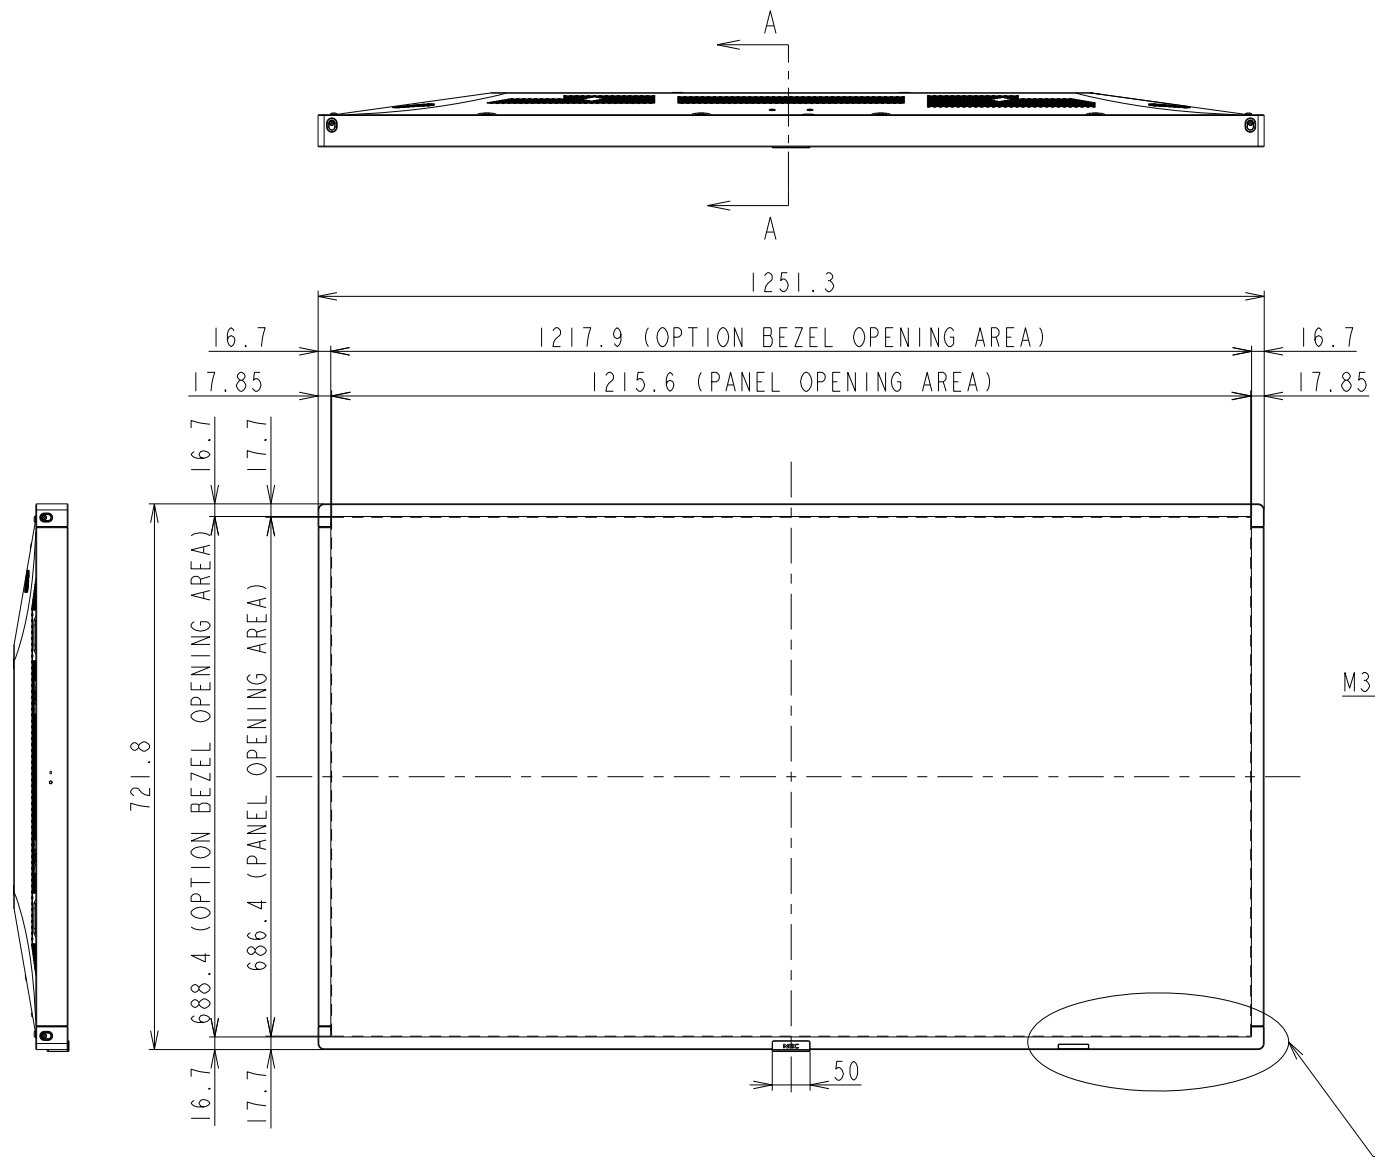

V554 OPTION BEZEL OUTLINE (WITH PROTECTION GLASS)

BEZEL P554 PG / BEZEL P554 PG BK

GLASS SIZE: 1243.9 x 714.7 x ±4.0

The center of gravity: It is within 10mm from active center.

SECTION A-A
SCALE 1/1

SECTION B-B
SCALE 1/1

UNIT	mm
MODEL	V554
SCALE	1/10
NEC Display Solutions 2017/04/04	