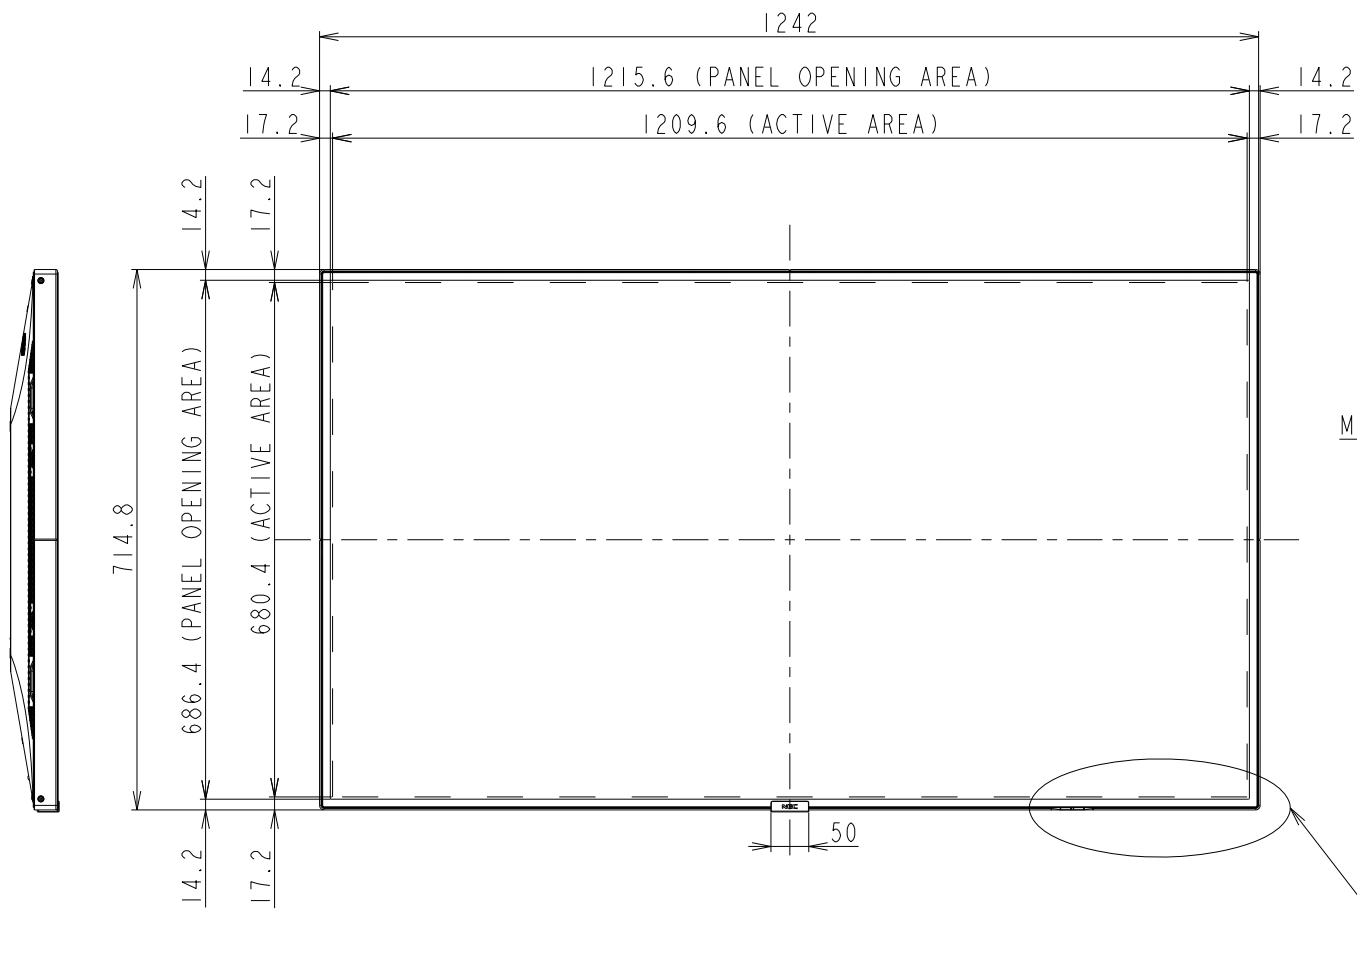

# P554 OUTLINE

The center of gravity: It is within 10mm from active center.

M3 FOR ORNAMENT

DETAIL B

DETAIL A

UNIT	mm
MODEL	P554
SCALE	1/10
NEC Display Solutions 2016/12/15	