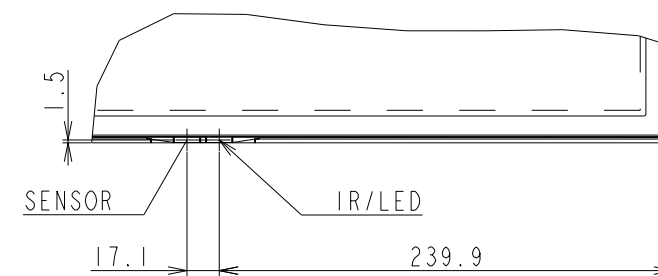

# P554 OUTLINE

The center of gravity: It is within 10mm from active center.

M3 FOR ORNAMENT

DETAIL B

DETAIL A

UNIT	mm
MODEL	P554
SCALE	1/10
NEC Display Solutions 2016/12/15	