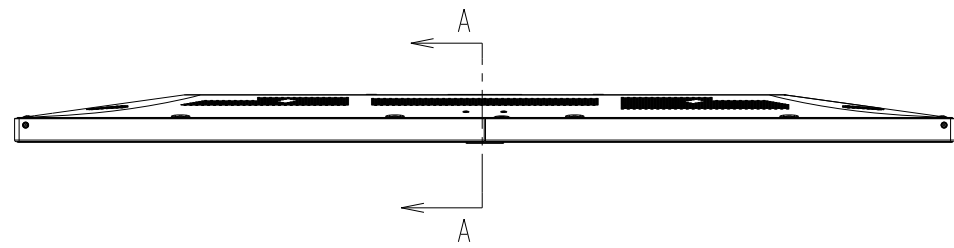

# P554 OUTLINE

The center of gravity: It is within 10mm from active center.

M3 FOR ORNAMENT

DETAIL B

DETAIL A

UNIT	mm
MODEL	P554
SCALE	1/10
NEC Display Solutions 2016/12/15	