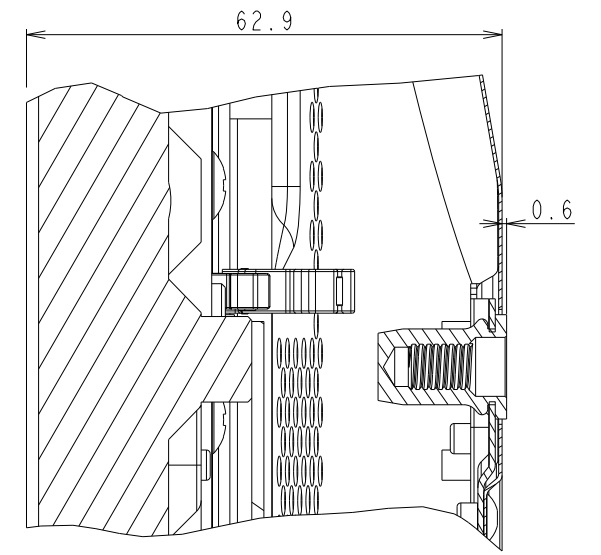

# P554 OUTLINE

The center of gravity: It is within 10mm from active center.

M3 FOR ORNAMENT

DETAIL B

DETAIL A

UNIT	mm
MODEL	P554
SCALE	1/10
NEC Display Solutions 2016/12/15	