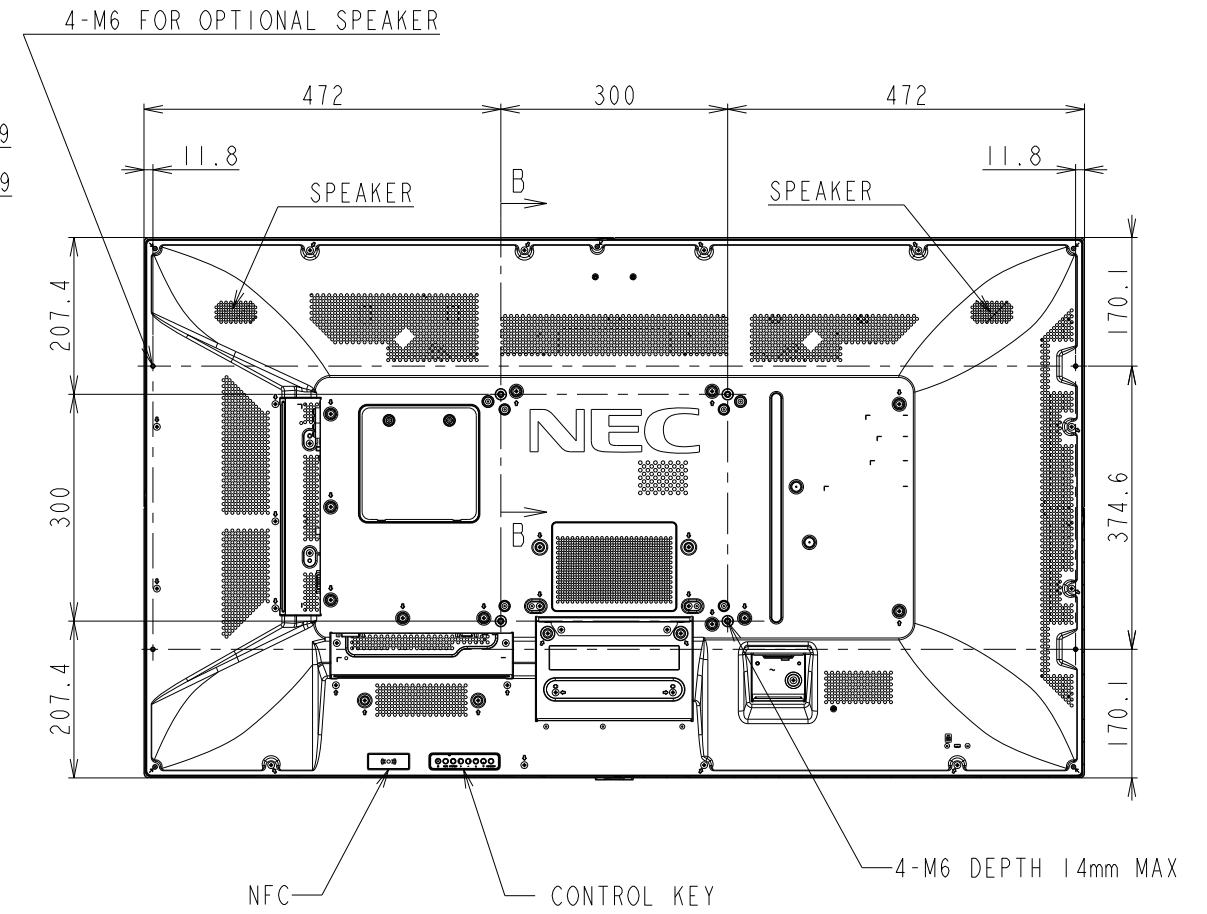

# P554 OUTLINE

The center of gravity: It is within 10mm from active center.

M3 FOR ORNAMENT

DETAIL B

DETAIL A

UNIT	mm
MODEL	P554
SCALE	1/10
NEC Display Solutions 2016/12/15	