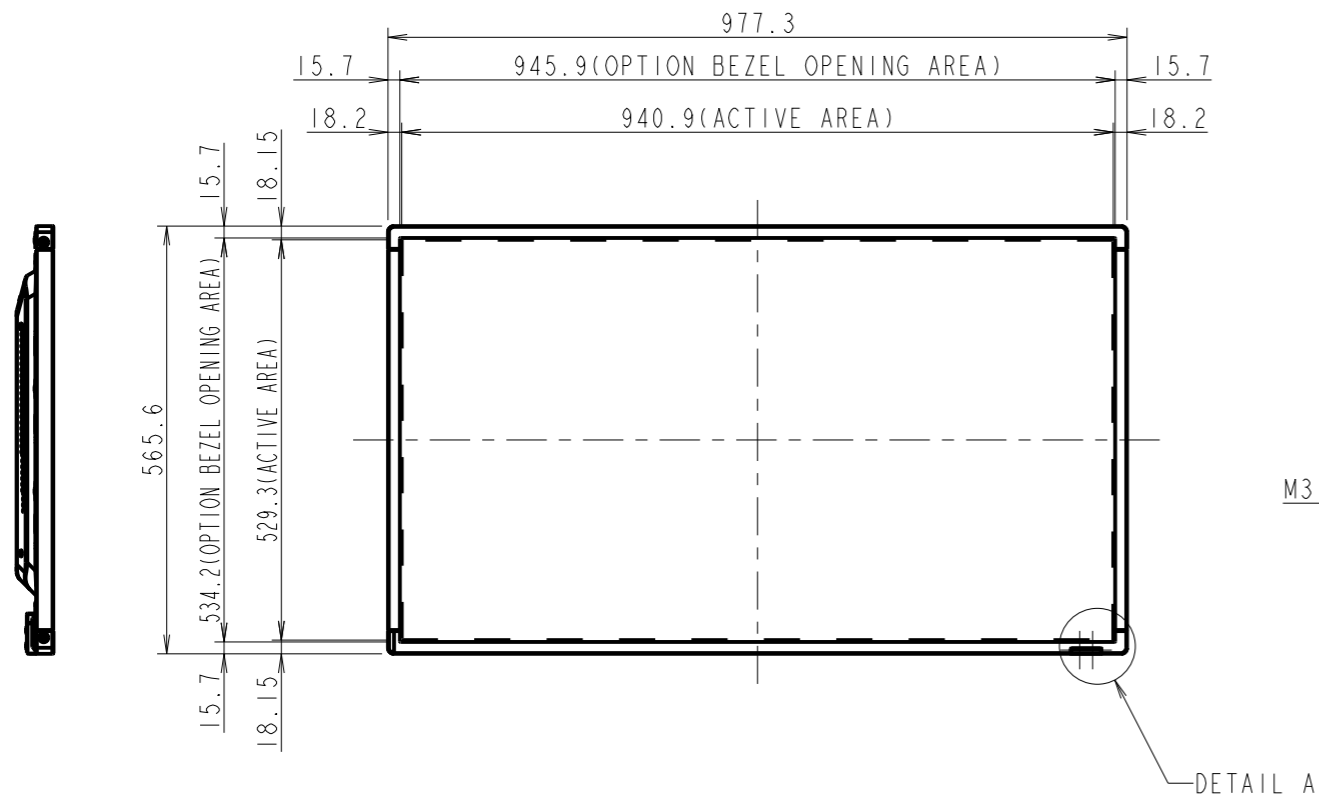

C431 OPTION BEZEL OUTLINE (BEZEL C431: FOR COLOR BEZEL)

The center of gravity: It is within 10mm from active center.

SECTION A-A
SCALE 1/1

DETAIL A
SCALE 1/2

UNIT	mm
MODEL	C431
SCALE	1/10
NEC Display Solutions 2017/11/17	