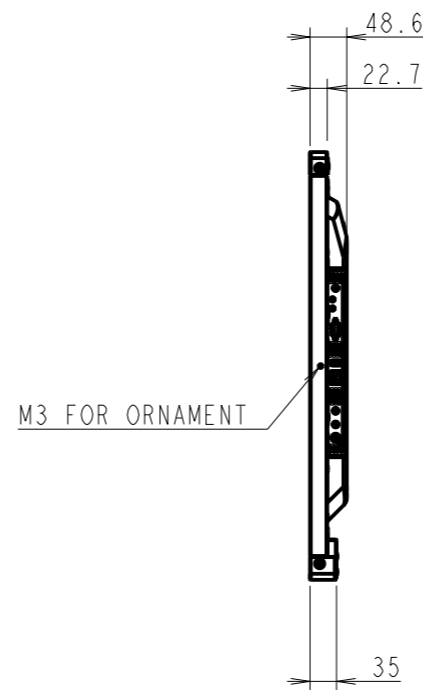

C431 OPTION BEZEL OUTLINE (BEZEL C431: FOR COLOR BEZEL)

The center of gravity: It is within 10mm from active center.

SECTION A-A
SCALE 1/1

DETAIL A
SCALE 1/2

UNIT	mm
MODEL	C431
SCALE	1/10
NEC Display Solutions 2017/11/17	