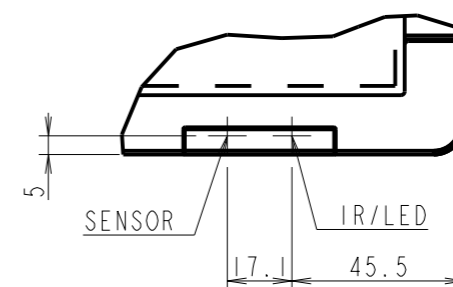

C431 OPTION BEZEL OUTLINE (BEZEL C431: FOR COLOR BEZEL)

The center of gravity: It is within 10mm from active center.

SECTION A-A
SCALE 1/1

DETAIL A
SCALE 1/2

UNIT	mm
MODEL	C431
SCALE	1/10
NEC Display Solutions 2017/11/17	