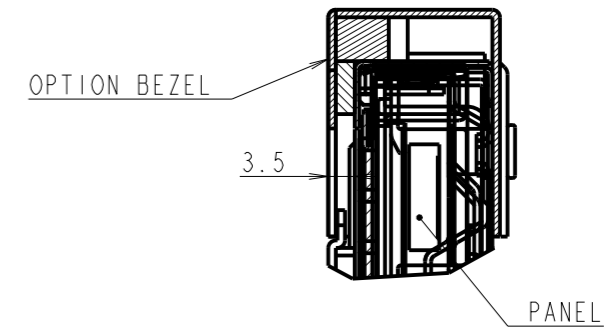

C431 OPTION BEZEL OUTLINE (BEZEL C431: FOR COLOR BEZEL)

The center of gravity: It is within 10mm from active center.

SECTION A-A
SCALE 1/1

DETAIL A
SCALE 1/2

UNIT	mm
MODEL	C431
SCALE	1/10
NEC Display Solutions 2017/11/17	