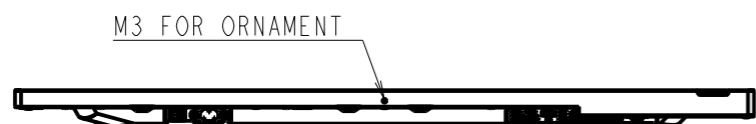

C431 OPTION BEZEL OUTLINE (BEZEL C431: FOR COLOR BEZEL)

The center of gravity: It is within 10mm from active center.

SECTION A-A
SCALE 1/1

DETAIL A
SCALE 1/2

UNIT	mm
MODEL	C431
SCALE	1/10
NEC Display Solutions 2017/11/17	