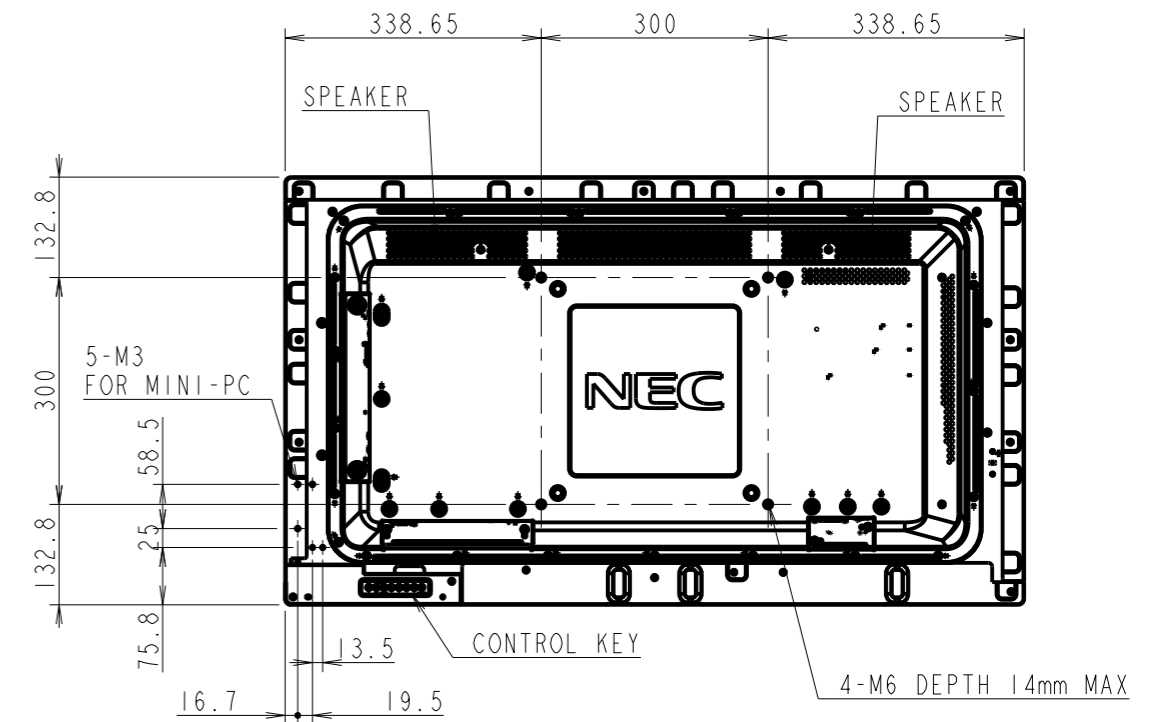

C431 OPTION BEZEL OUTLINE (BEZEL C431: FOR COLOR BEZEL)

The center of gravity: It is within 10mm from active center.

SECTION A-A
SCALE 1/1

DETAIL A
SCALE 1/2

UNIT	mm
MODEL	C431
SCALE	1/10
NEC Display Solutions 2017/11/17	