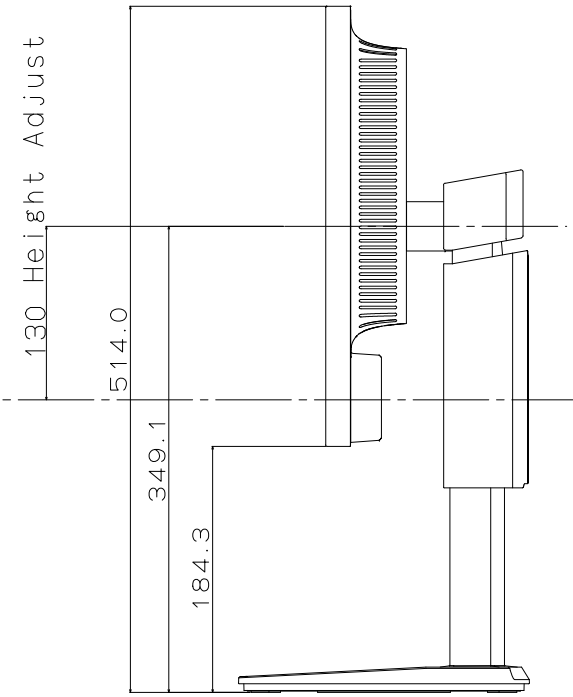

Cabinet Color
 White Model
 Front Bezel : Whitish Gray
 Rear Cover : Whitish Gray
 Stand : Whitish Gray
 Black Model
 Front Bezel : Pure Black
 Rear Cover : Pure Black
 Stand : Pure Black

Stand Function
 Tilt Angle : Up 30 degree / Down -5 degree
 Swivel Angle : Left 170 degree / Right 170 degree
 Pivot Angle : Clockwise 90 degree
 Height Adjust : 130 mm

Weight
 With Stand : 5.6 kg
 Without Stand : 3.3 kg

Headphone Jack
 USB Downstream Port