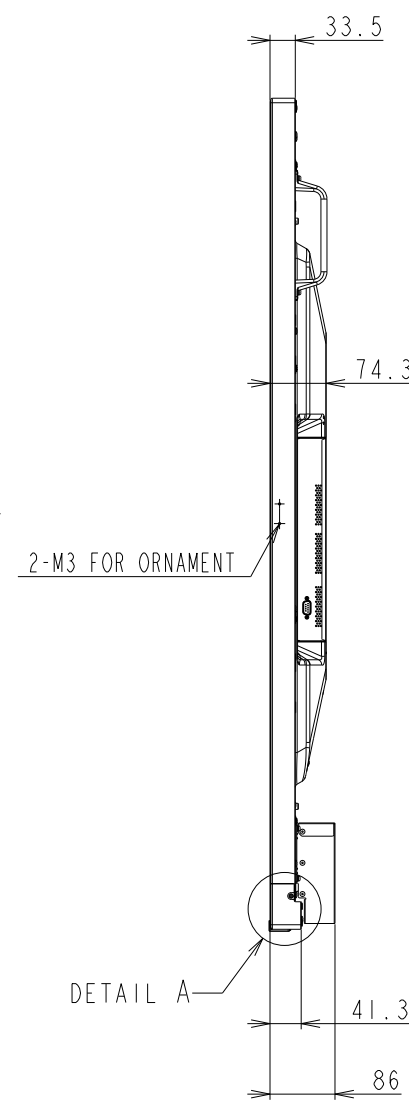

# C860Q\_OUTLINE

SECTION A-A  
SCALE 1/1

DETAIL A  
SCALE 1/2

DETAIL A  
SCALE 1/2

UNIT	mm
MODEL	C860Q
SCALE	1/10
Sharp NEC Display Solutions, Ltd. 2021/06/29	