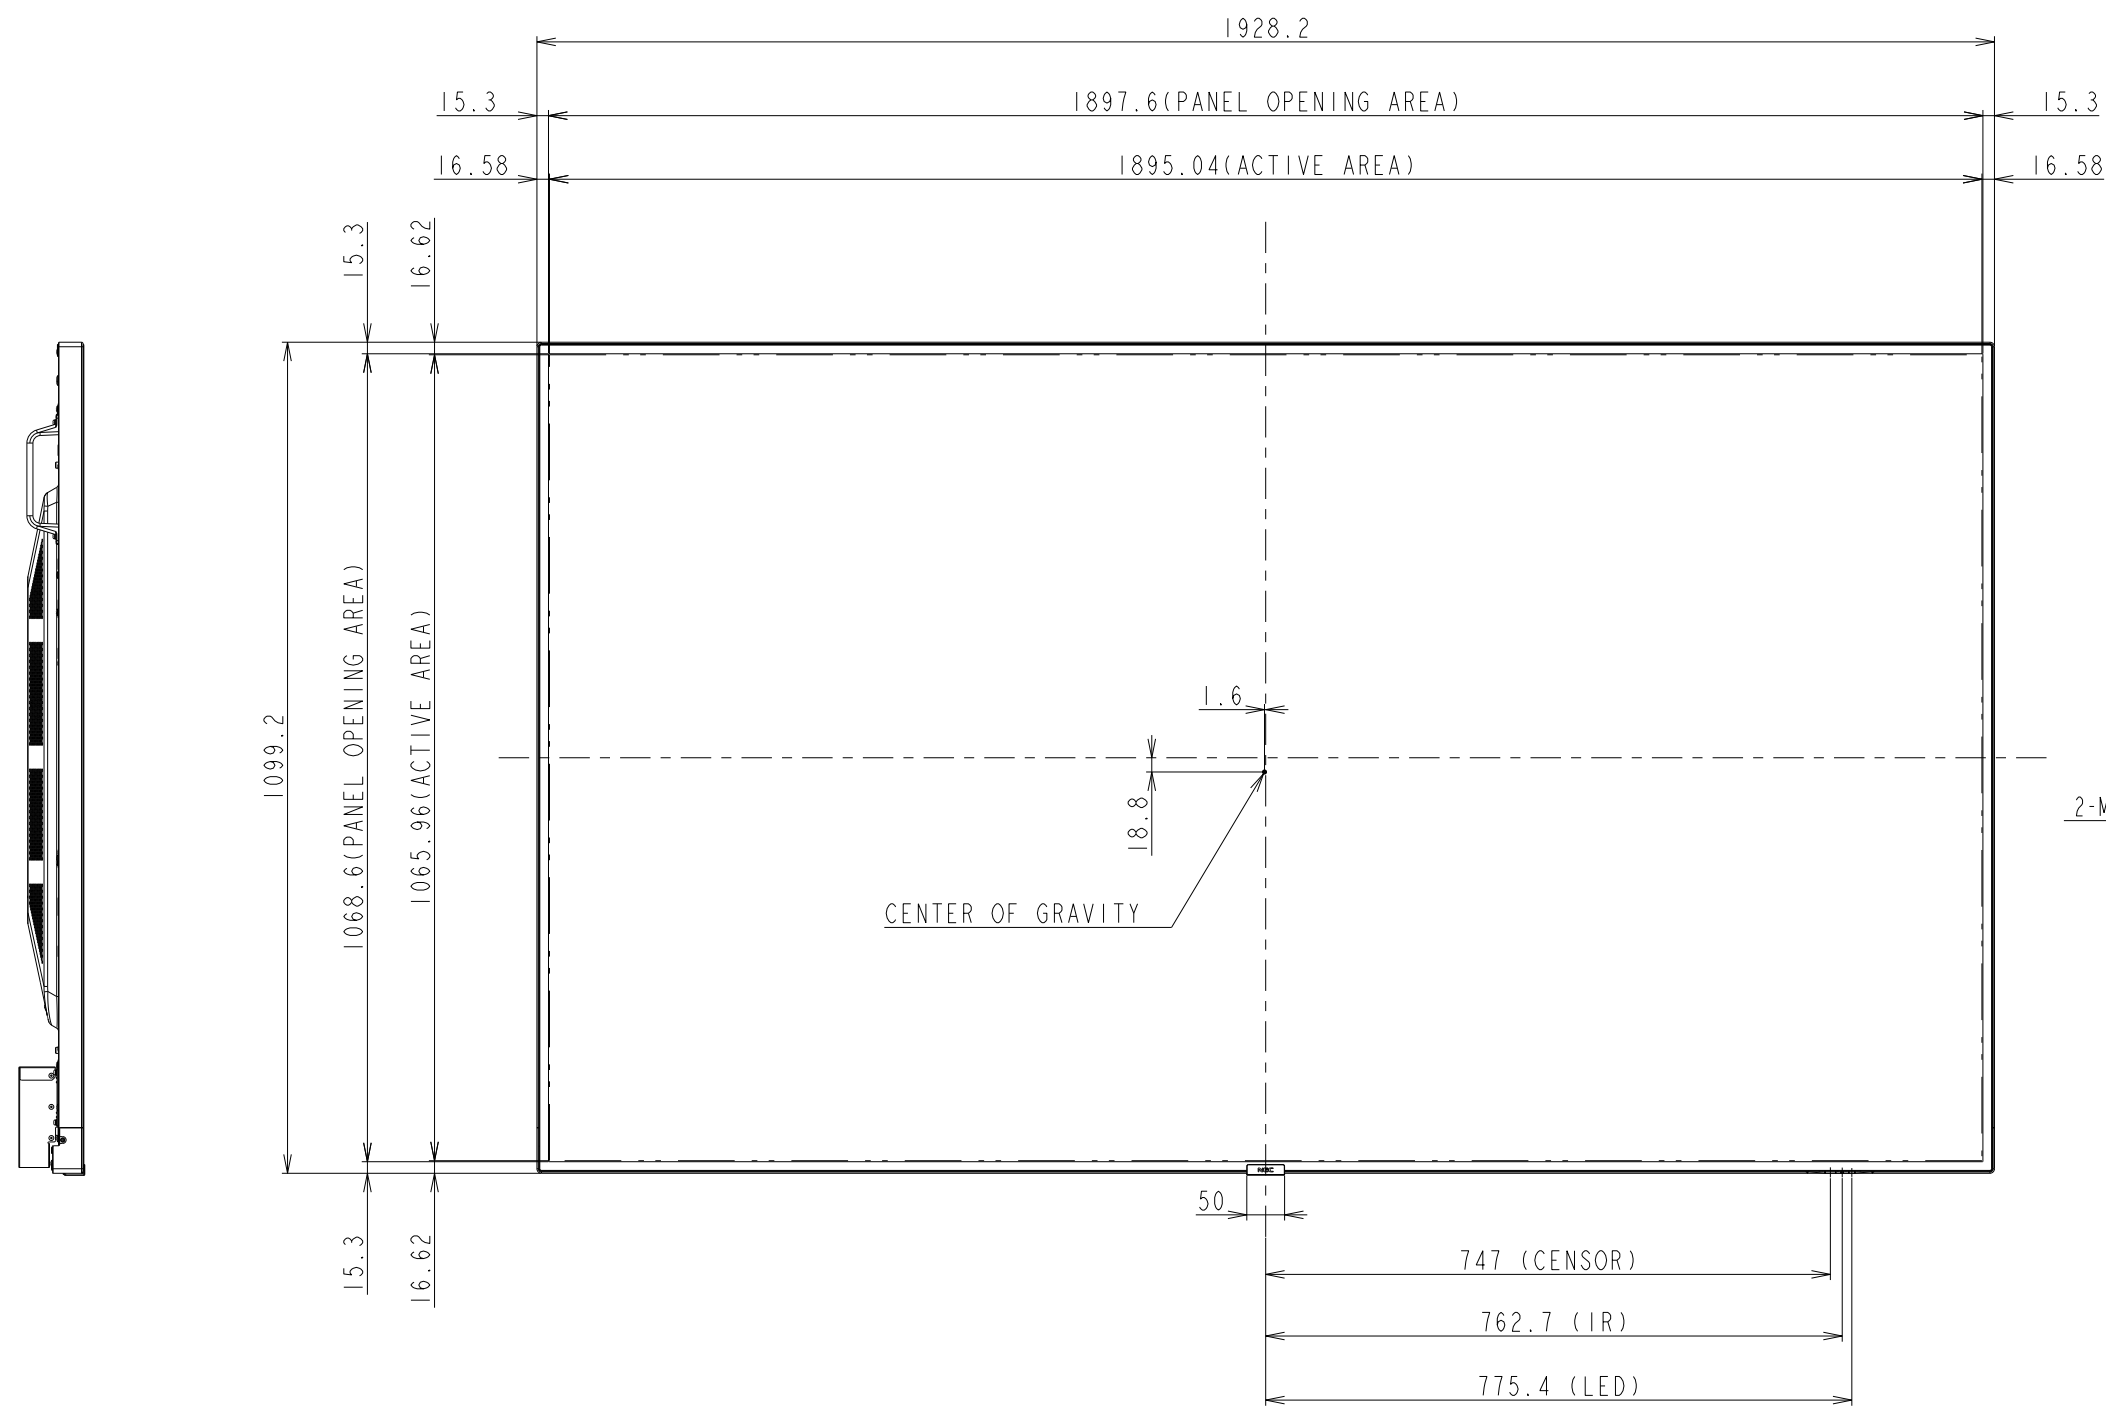

# C860Q\_OUTLINE

SECTION A-A  
SCALE 1/1

DETAIL A  
SCALE 1/2

DETAIL A  
SCALE 1/2

UNIT	mm
MODEL	C860Q
SCALE	1/10
Sharp NEC Display Solutions, Ltd. 2021/06/29	