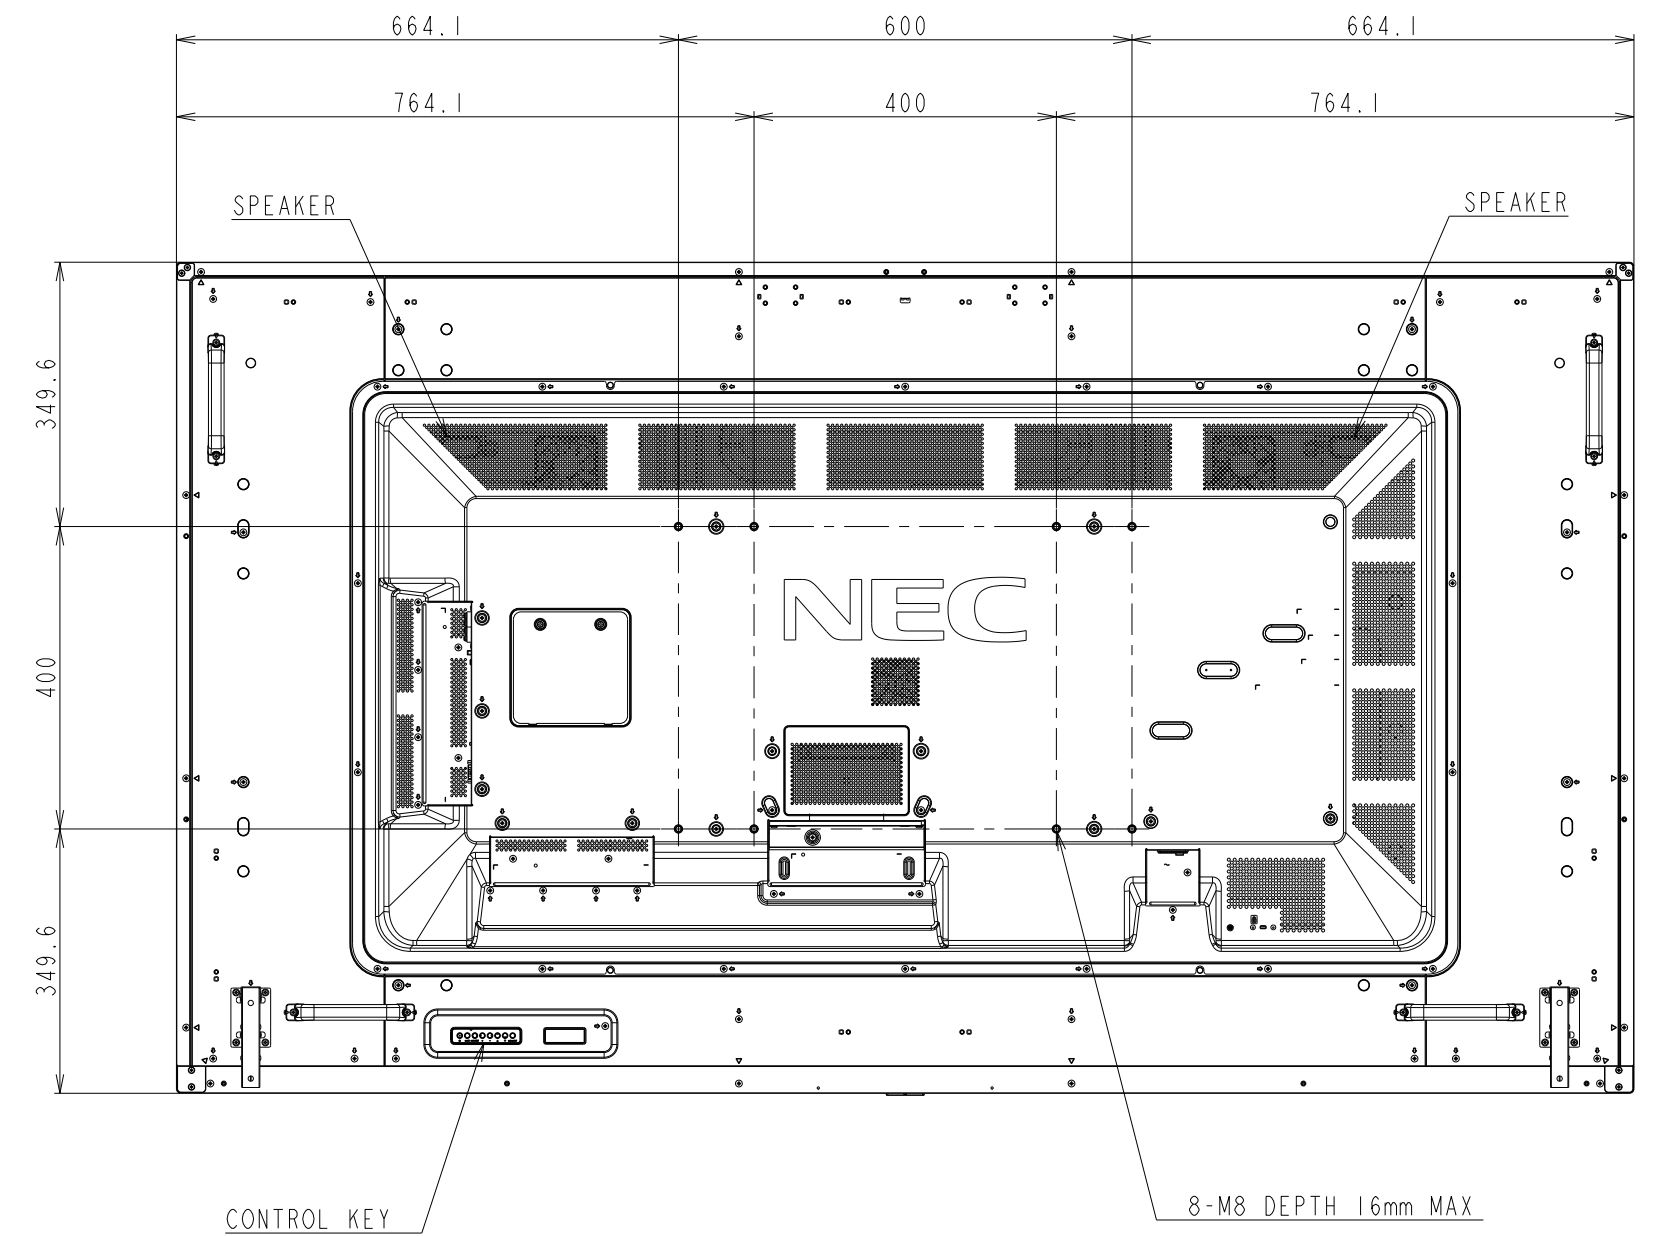

# C860Q\_OUTLINE

SECTION A-A  
SCALE 1/1

DETAIL A  
SCALE 1/2

DETAIL A  
SCALE 1/2

UNIT	mm
MODEL	C860Q
SCALE	1/10
Sharp NEC Display Solutions, Ltd. 2021/06/29	