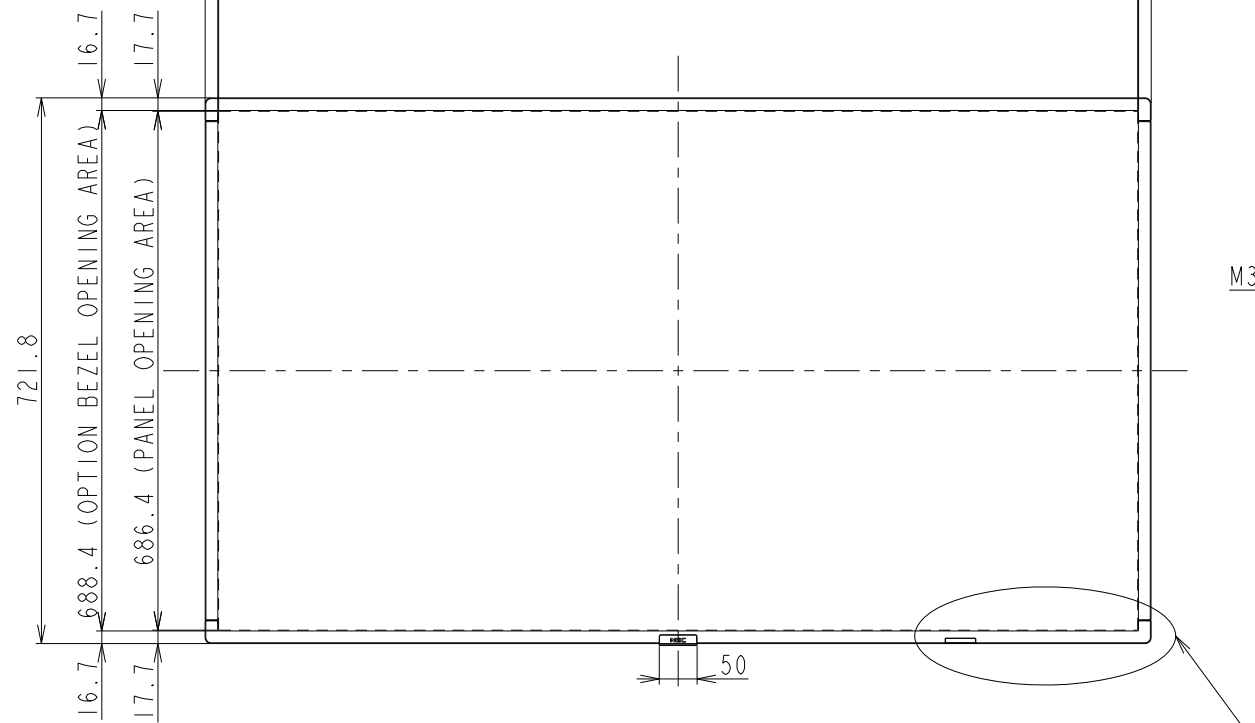

P554 OPTION BEZEL OUTLINE (WITH PROTECTION GLASS)

BEZEL P554 PG / BEZEL P554 PG BK

GLASS SIZE: 1243.9 x 714.7 x ±4.0

The center of gravity: It is within 10mm from active center.

1251.3

16.7 1217.9 (OPTION BEZEL OPENING AREA) 16.7
17.85 1215.6 (PANEL OPENING AREA) 17.85

M3 FOR ORNAMENT

DETAIL B

DETAIL A

LOGO ORNAMENT

DETAIL B
SCALE 1/2

SECTION A-A
SCALE 1/1

SECTION B-B
SCALE 1/1

DETAIL A
SCALE 1/4

UNIT	mm
MODEL	P554
SCALE	1/10
NEC Display Solutions 2017/04/04	