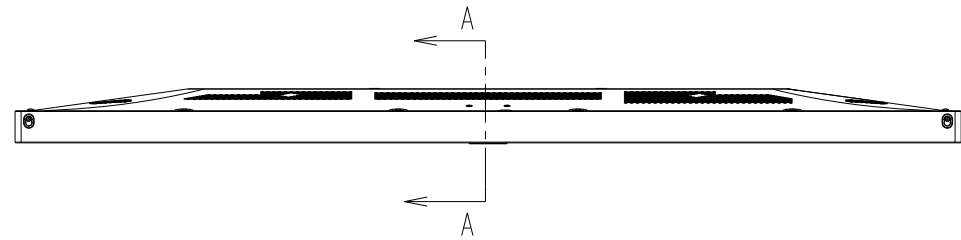

P554 OPTION BEZEL OUTLINE (WITH PROTECTION GLASS)

BEZEL P554 PG / BEZEL P554 PG BK

GLASS SIZE: 1243.9 x 714.7 x ±4.0

The center of gravity: It is within 10mm from active center.

1251.3

16.7 1217.9 (OPTION BEZEL OPENING AREA) 16.7
17.85 1215.6 (PANEL OPENING AREA) 17.85

M3 FOR ORNAMENT

DETAIL B

DETAIL A

LOGO ORNAMENT

DETAIL B
SCALE 1/2

SECTION A-A
SCALE 1/1

SECTION B-B
SCALE 1/1

DETAIL A
SCALE 1/4

UNIT	mm
MODEL	P554
SCALE	1/10
NEC Display Solutions 2017/04/04	