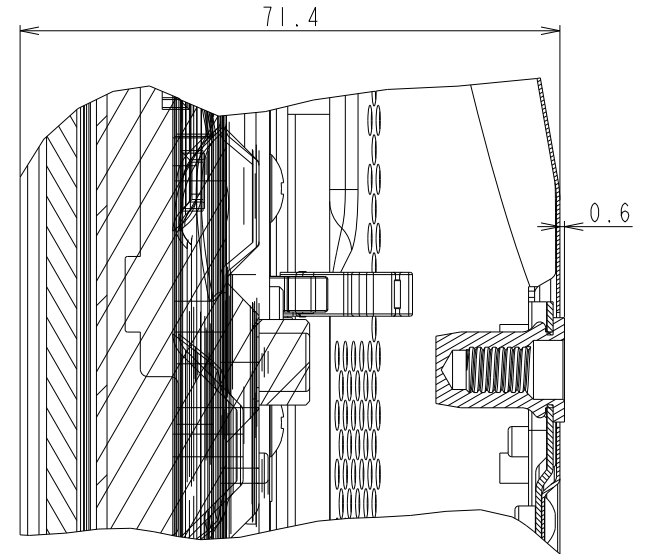

P554 OPTION BEZEL OUTLINE (WITH PROTECTION GLASS)

BEZEL P554 PG / BEZEL P554 PG BK

GLASS SIZE: 1243.9 x 714.7 x ±4.0

The center of gravity: It is within 10mm from active center.

1251.3

16.7 1217.9 (OPTION BEZEL OPENING AREA) 16.7
17.85 1215.6 (PANEL OPENING AREA) 17.85

M3 FOR ORNAMENT

DETAIL B

DETAIL A

LOGO ORNAMENT

DETAIL B
SCALE 1/2

SECTION A-A
SCALE 1/1

SECTION B-B
SCALE 1/1

DETAIL A
SCALE 1/4

UNIT	mm
MODEL	P554
SCALE	1/10
NEC Display Solutions 2017/04/04	