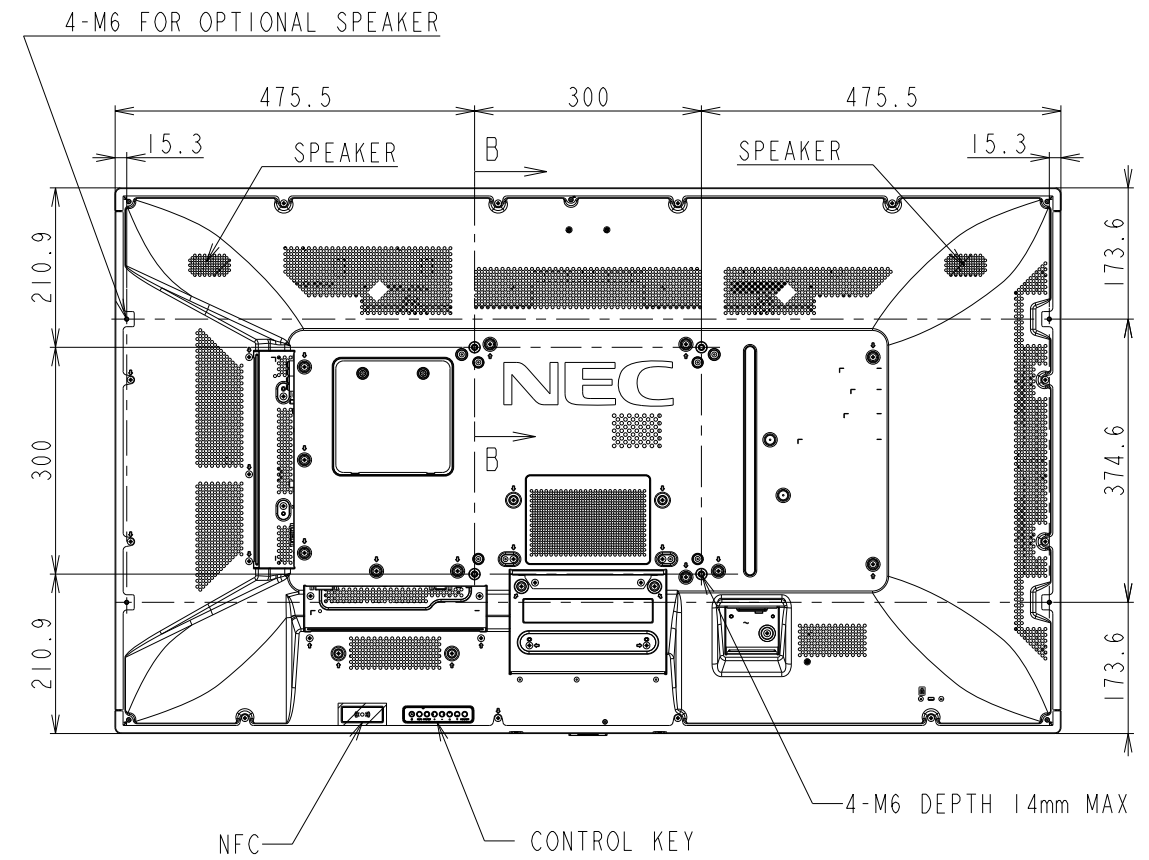

P554 OPTION BEZEL OUTLINE (WITH PROTECTION GLASS)

BEZEL P554 PG / BEZEL P554 PG BK

GLASS SIZE: 1243.9 x 714.7 x ±4.0

The center of gravity: It is within 10mm from active center.

1251.3

16.7 1217.9 (OPTION BEZEL OPENING AREA) 16.7
17.85 1215.6 (PANEL OPENING AREA) 17.85

M3 FOR ORNAMENT

DETAIL B

DETAIL A

LOGO ORNAMENT

DETAIL B
SCALE 1/2

SECTION A-A
SCALE 1/1

SECTION B-B
SCALE 1/1

DETAIL A
SCALE 1/4

UNIT	mm
MODEL	P554
SCALE	1/10
NEC Display Solutions 2017/04/04	