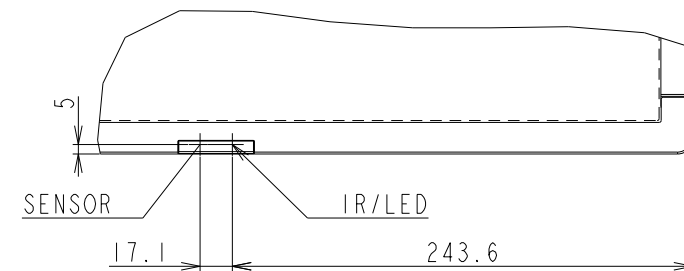

P554 OPTION BEZEL OUTLINE (WITH PROTECTION GLASS)

BEZEL P554 PG / BEZEL P554 PG BK

GLASS SIZE: 1243.9 x 714.7 x ±4.0

The center of gravity: It is within 10mm from active center.

1251.3

16.7 1217.9 (OPTION BEZEL OPENING AREA) 16.7
17.85 1215.6 (PANEL OPENING AREA) 17.85

M3 FOR ORNAMENT

DETAIL B

DETAIL A

LOGO ORNAMENT

DETAIL B
SCALE 1/2

SECTION A-A
SCALE 1/1

SECTION B-B
SCALE 1/1

DETAIL A
SCALE 1/4

UNIT	mm
MODEL	P554
SCALE	1/10
NEC Display Solutions 2017/04/04	