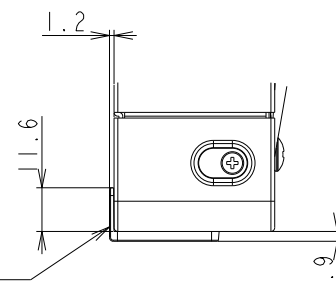

P554 OPTION BEZEL OUTLINE (WITH PROTECTION GLASS)

BEZEL P554 PG / BEZEL P554 PG BK

GLASS SIZE: 1243.9 x 714.7 x ±4.0

The center of gravity: It is within 10mm from active center.

1251.3

16.7 1217.9 (OPTION BEZEL OPENING AREA) 16.7
17.85 1215.6 (PANEL OPENING AREA) 17.85

M3 FOR ORNAMENT

DETAIL B

DETAIL A

LOGO ORNAMENT

DETAIL B
SCALE 1/2

SECTION A-A
SCALE 1/1

SECTION B-B
SCALE 1/1

DETAIL A
SCALE 1/4

UNIT	mm
MODEL	P554
SCALE	1/10
NEC Display Solutions 2017/04/04	