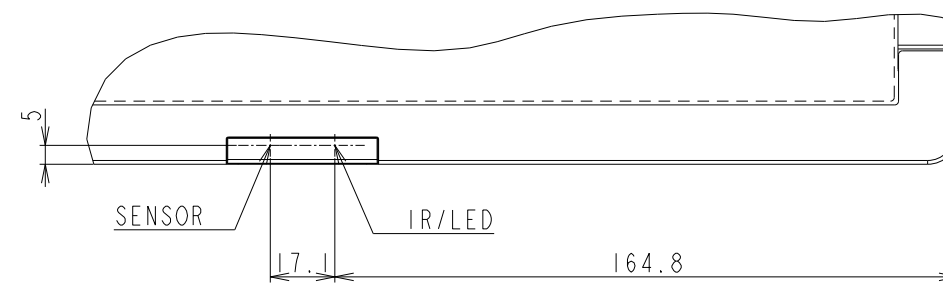

# P484 OPTION BEZEL OUTLINE (WITH PROTECTION GLASS)

BEZEL P484 PG / BEZEL P484 PG BK

GLASS SIZE: 1086.4 x 625.2 x t4.0

The center of gravity: It is within 10mm from active center.

SECTION A-A  
SCALE 1/1

SECTION B-B  
SCALE 1/1

DETAIL B

DETAIL B  
SCALE 1/2

DETAIL A  
SCALE 1/2

UNIT	mm
MODEL	P484
SCALE	1/10
NEC Display Solutions 2017/04/04	