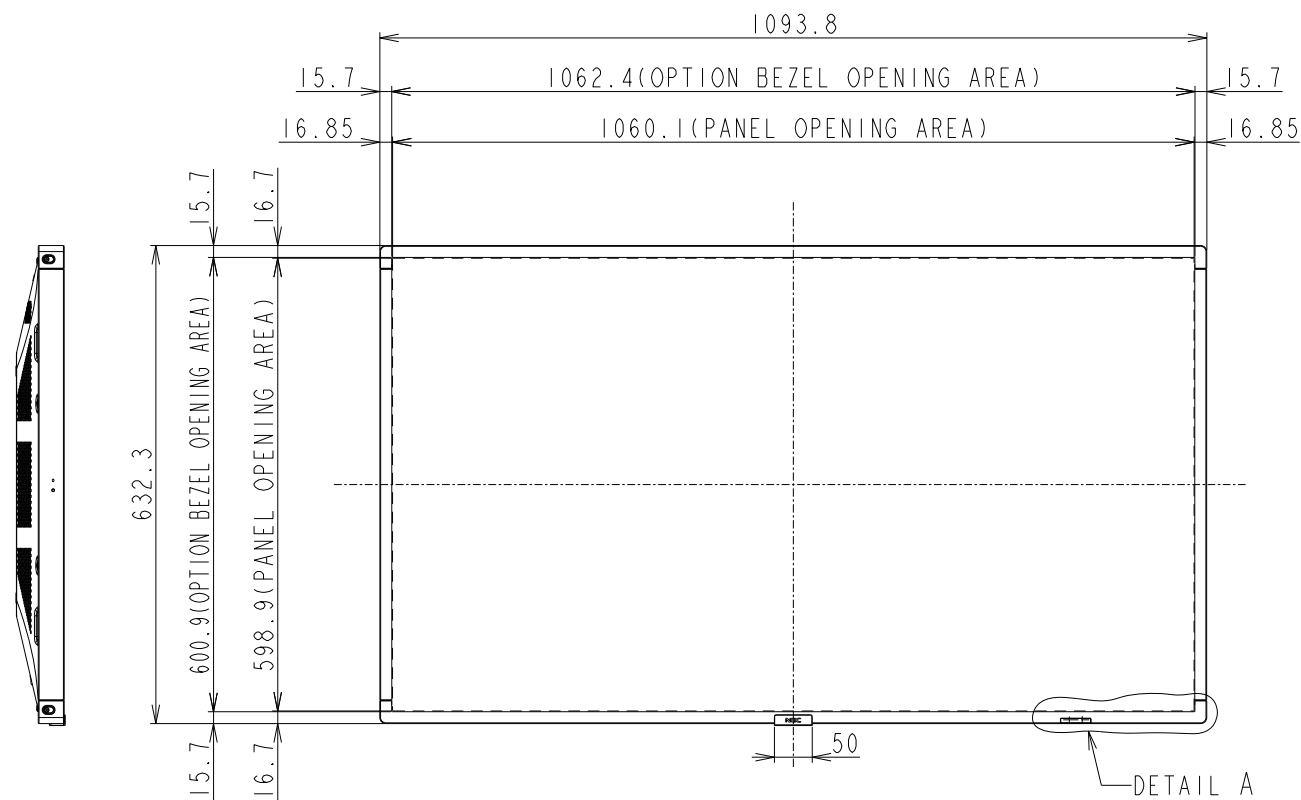

# P484 OPTION BEZEL OUTLINE (WITH PROTECTION GLASS)

BEZEL P484 PG / BEZEL P484 PG BK

GLASS SIZE: 1086.4 x 625.2 x t4.0

The center of gravity: It is within 10mm from active center.

SECTION A-A  
SCALE 1/1

SECTION B-B  
SCALE 1/1

DETAIL B

DETAIL B  
SCALE 1/2

DETAIL A  
SCALE 1/2

UNIT	mm
MODEL	P484
SCALE	1/10
NEC Display Solutions 2017/04/04	