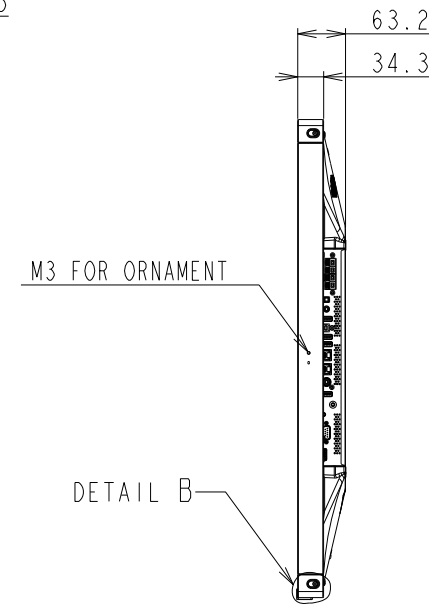

# P484 OPTION BEZEL OUTLINE (WITH PROTECTION GLASS)

BEZEL P484 PG / BEZEL P484 PG BK

GLASS SIZE: 1086.4 x 625.2 x t4.0

The center of gravity: It is within 10mm from active center.

SECTION A-A  
SCALE 1/1

SECTION B-B  
SCALE 1/1

DETAIL B

DETAIL B  
SCALE 1/2

DETAIL A  
SCALE 1/2

UNIT	mm
MODEL	P484
SCALE	1/10
NEC Display Solutions 2017/04/04	