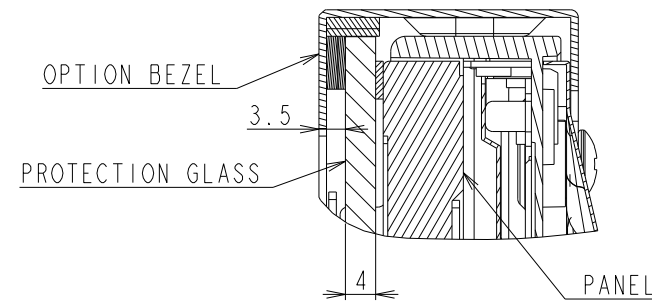

# P484 OPTION BEZEL OUTLINE (WITH PROTECTION GLASS)

BEZEL P484 PG / BEZEL P484 PG BK

GLASS SIZE: 1086.4 x 625.2 x t4.0

The center of gravity: It is within 10mm from active center.

SECTION A-A  
SCALE 1/1

SECTION B-B  
SCALE 1/1

DETAIL B

DETAIL B  
SCALE 1/2

DETAIL A  
SCALE 1/2

UNIT	mm
MODEL	P484
SCALE	1/10
NEC Display Solutions 2017/04/04	