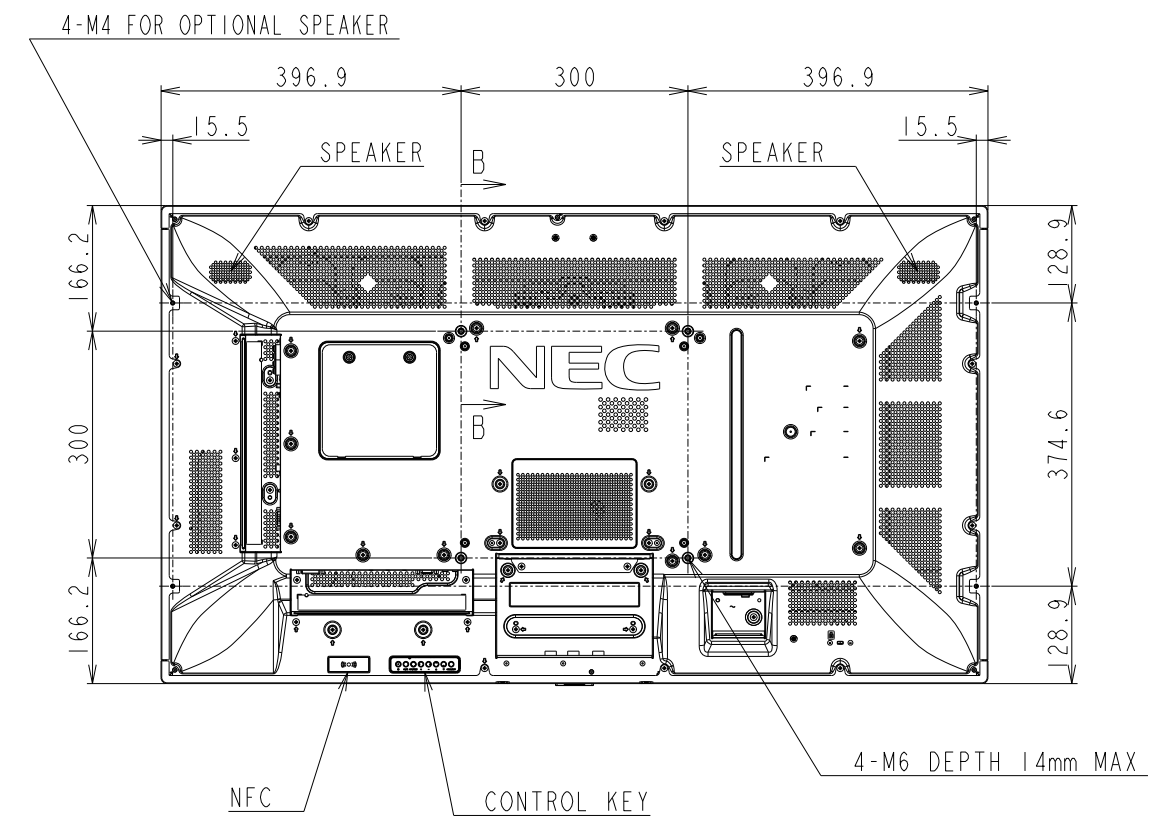

# P484 OPTION BEZEL OUTLINE (WITH PROTECTION GLASS)

BEZEL P484 PG / BEZEL P484 PG BK

GLASS SIZE: 1086.4 x 625.2 x t4.0

The center of gravity: It is within 10mm from active center.

SECTION A-A  
SCALE 1/1

SECTION B-B  
SCALE 1/1

DETAIL B

DETAIL B  
SCALE 1/2

DETAIL A  
SCALE 1/2

UNIT	mm
MODEL	P484
SCALE	1/10
NEC Display Solutions 2017/04/04	