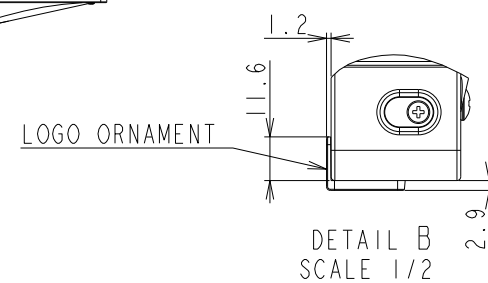

# P484 OPTION BEZEL OUTLINE (WITH PROTECTION GLASS)

BEZEL P484 PG / BEZEL P484 PG BK

GLASS SIZE: 1086.4 x 625.2 x t4.0

The center of gravity: It is within 10mm from active center.

SECTION A-A  
SCALE 1/1

SECTION B-B  
SCALE 1/1

DETAIL B

DETAIL B  
SCALE 1/2

DETAIL A  
SCALE 1/2

UNIT	mm
MODEL	P484
SCALE	1/10
NEC Display Solutions 2017/04/04	