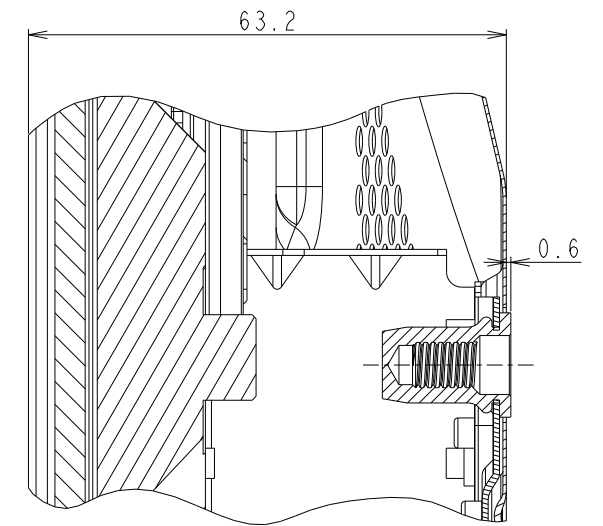

# P484 OPTION BEZEL OUTLINE (WITH PROTECTION GLASS)

BEZEL P484 PG / BEZEL P484 PG BK

GLASS SIZE: 1086.4 x 625.2 x t4.0

The center of gravity: It is within 10mm from active center.

SECTION A-A  
SCALE 1/1

SECTION B-B  
SCALE 1/1

DETAIL B

DETAIL B  
SCALE 1/2

DETAIL A  
SCALE 1/2

UNIT	mm
MODEL	P484
SCALE	1/10
NEC Display Solutions 2017/04/04	