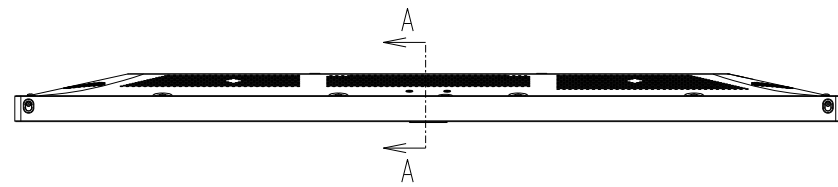

# P484 OPTION BEZEL OUTLINE (WITH PROTECTION GLASS)

BEZEL P484 PG / BEZEL P484 PG BK

GLASS SIZE: 1086.4 x 625.2 x t4.0

The center of gravity: It is within 10mm from active center.

SECTION A-A  
SCALE 1/1

SECTION B-B  
SCALE 1/1

DETAIL B

DETAIL B  
SCALE 1/2

DETAIL A  
SCALE 1/2

UNIT	mm
MODEL	P484
SCALE	1/10
NEC Display Solutions 2017/04/04	