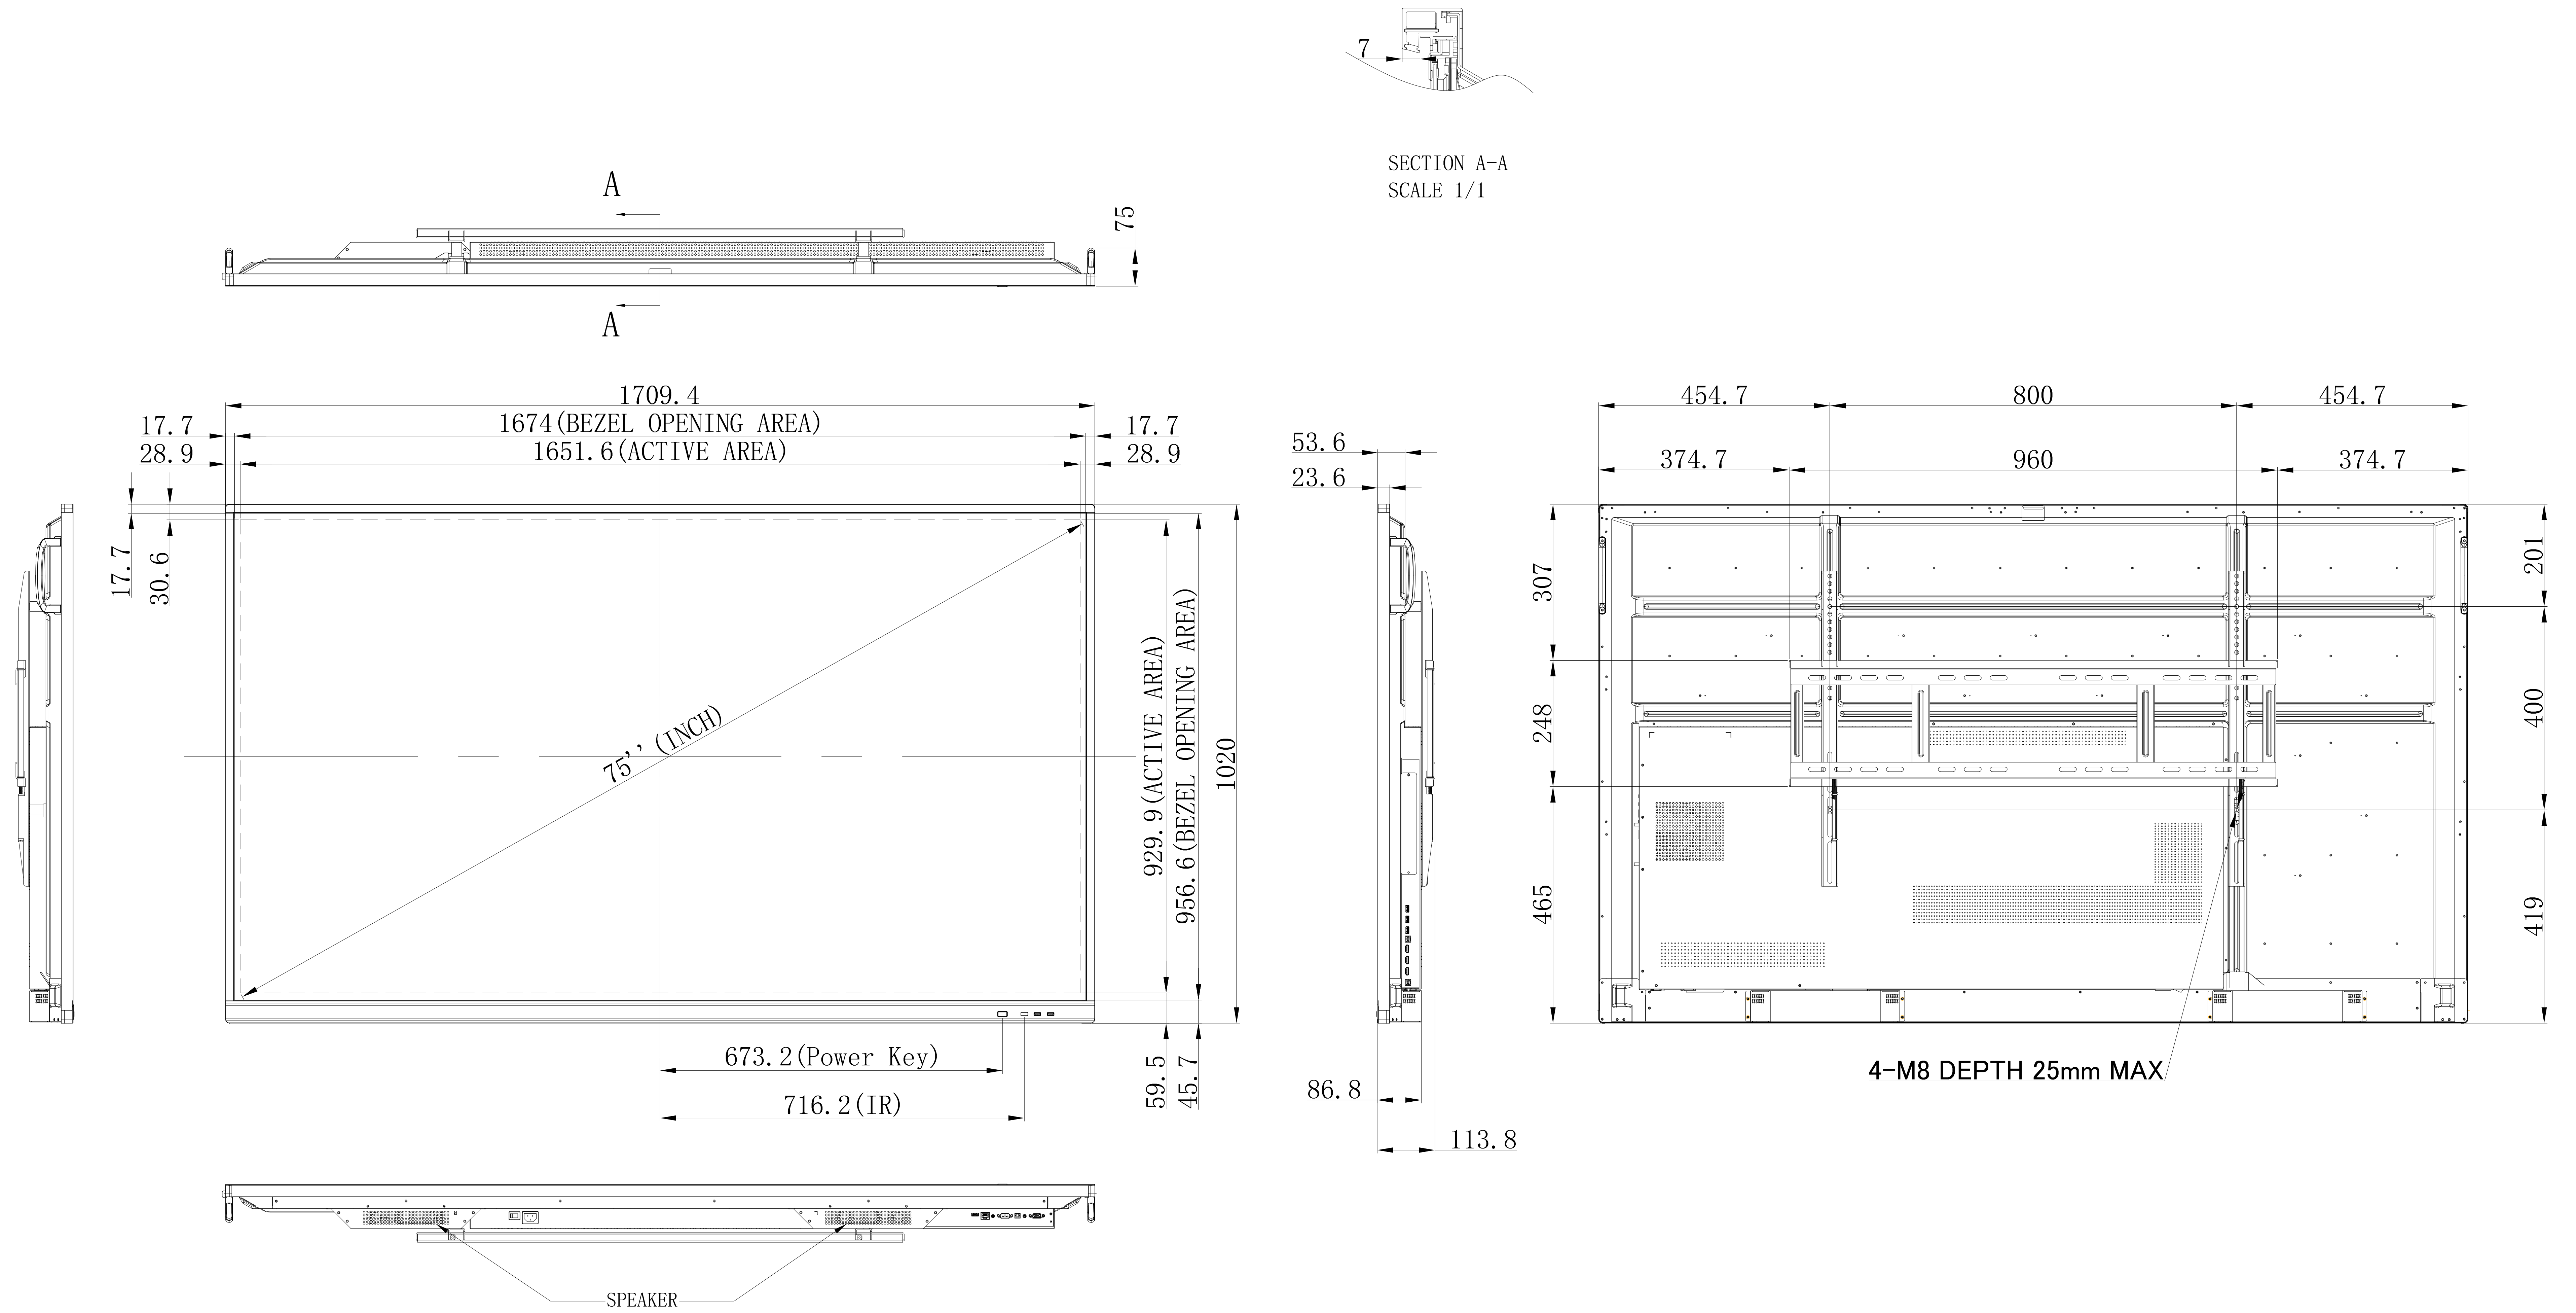

# CB751Q\_OUTLINE

|                                     |        |
|-------------------------------------|--------|
| UNIT                                | mm     |
| MODEL                               | CB751Q |
| SCALE                               | 1/5    |
| NEC Display Solutions<br>2019/03/29 |        |