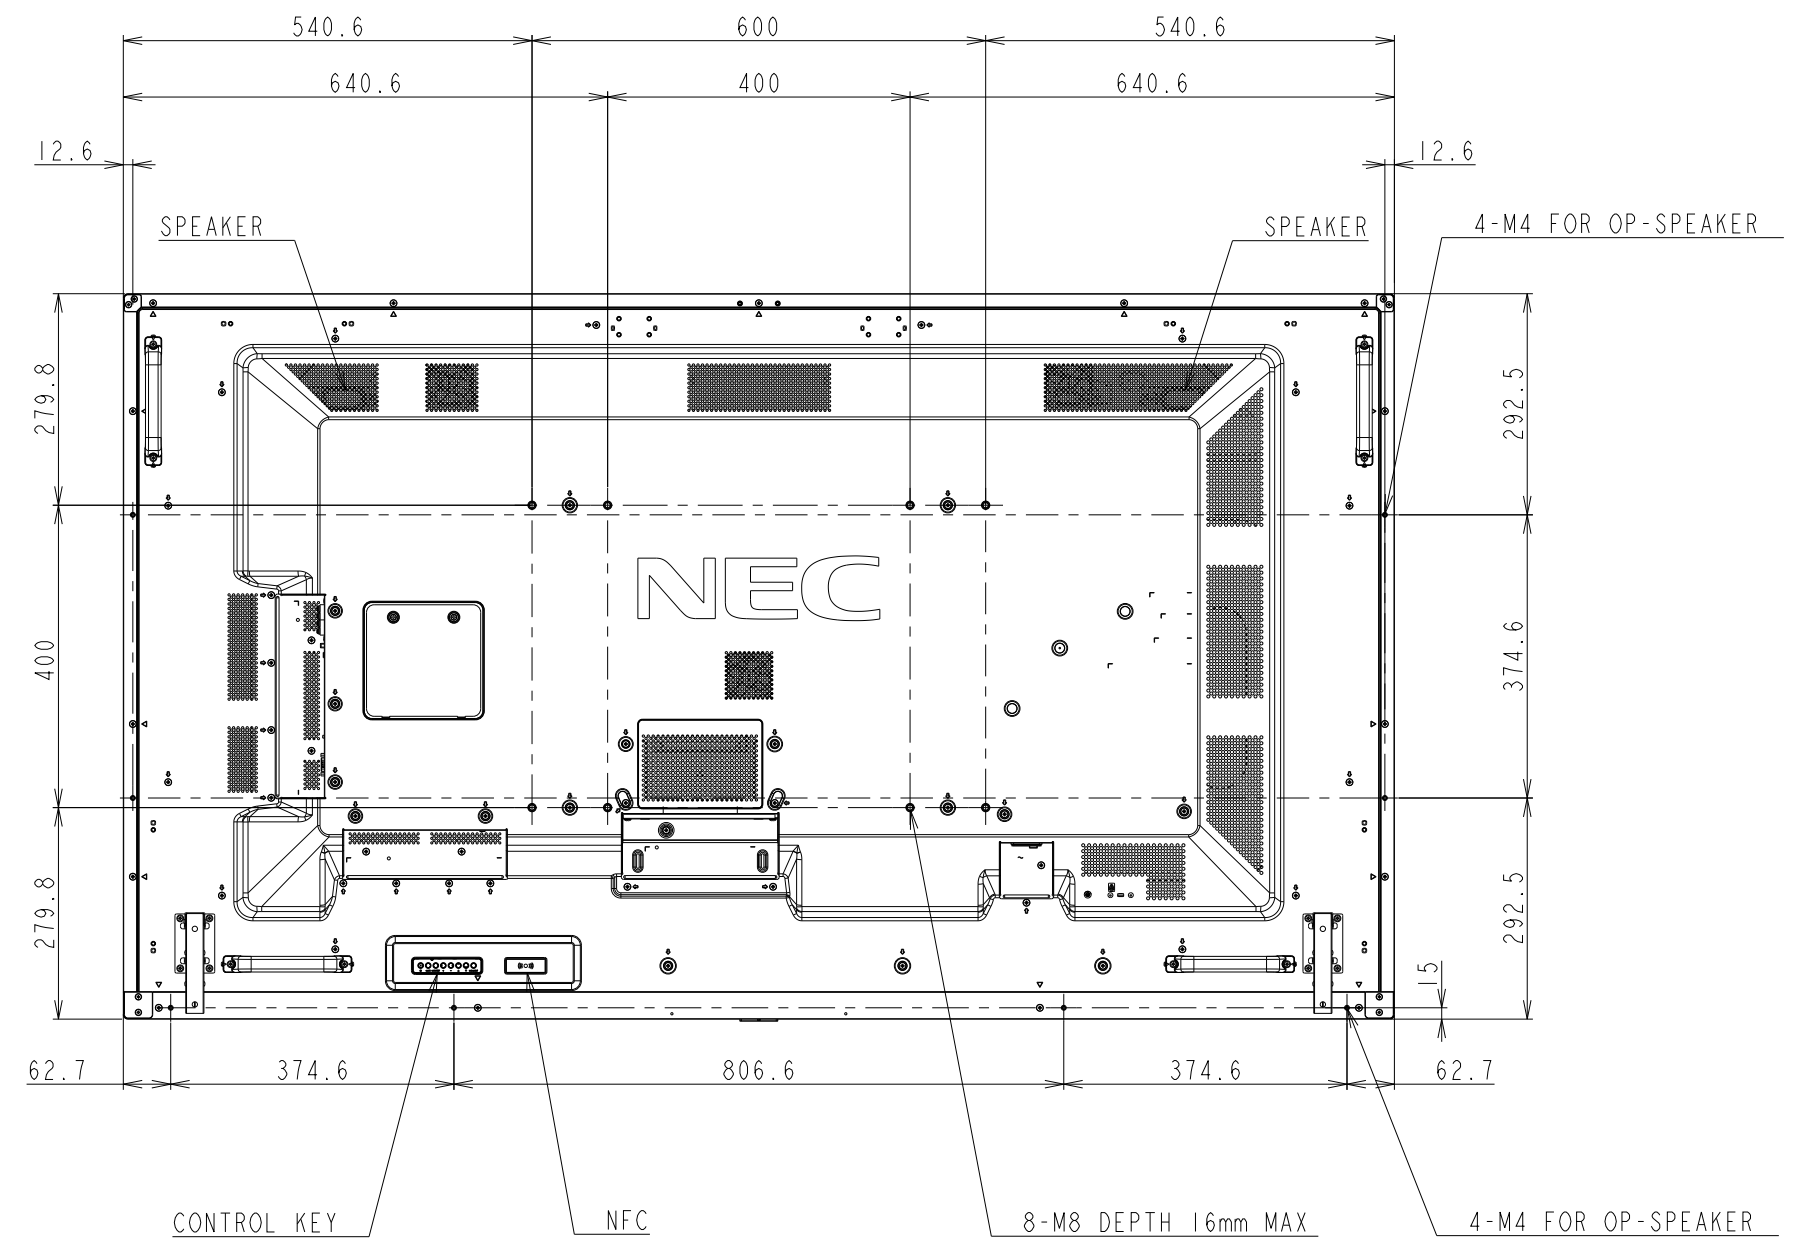

P754Q_OUTLINE

SECTION A-A
SCALE 1/1

DETAIL A
SCALE 1/2

UNIT	mm
MODEL	P754Q
SCALE	1/10
NEC Display Solutions 2018/04/13	