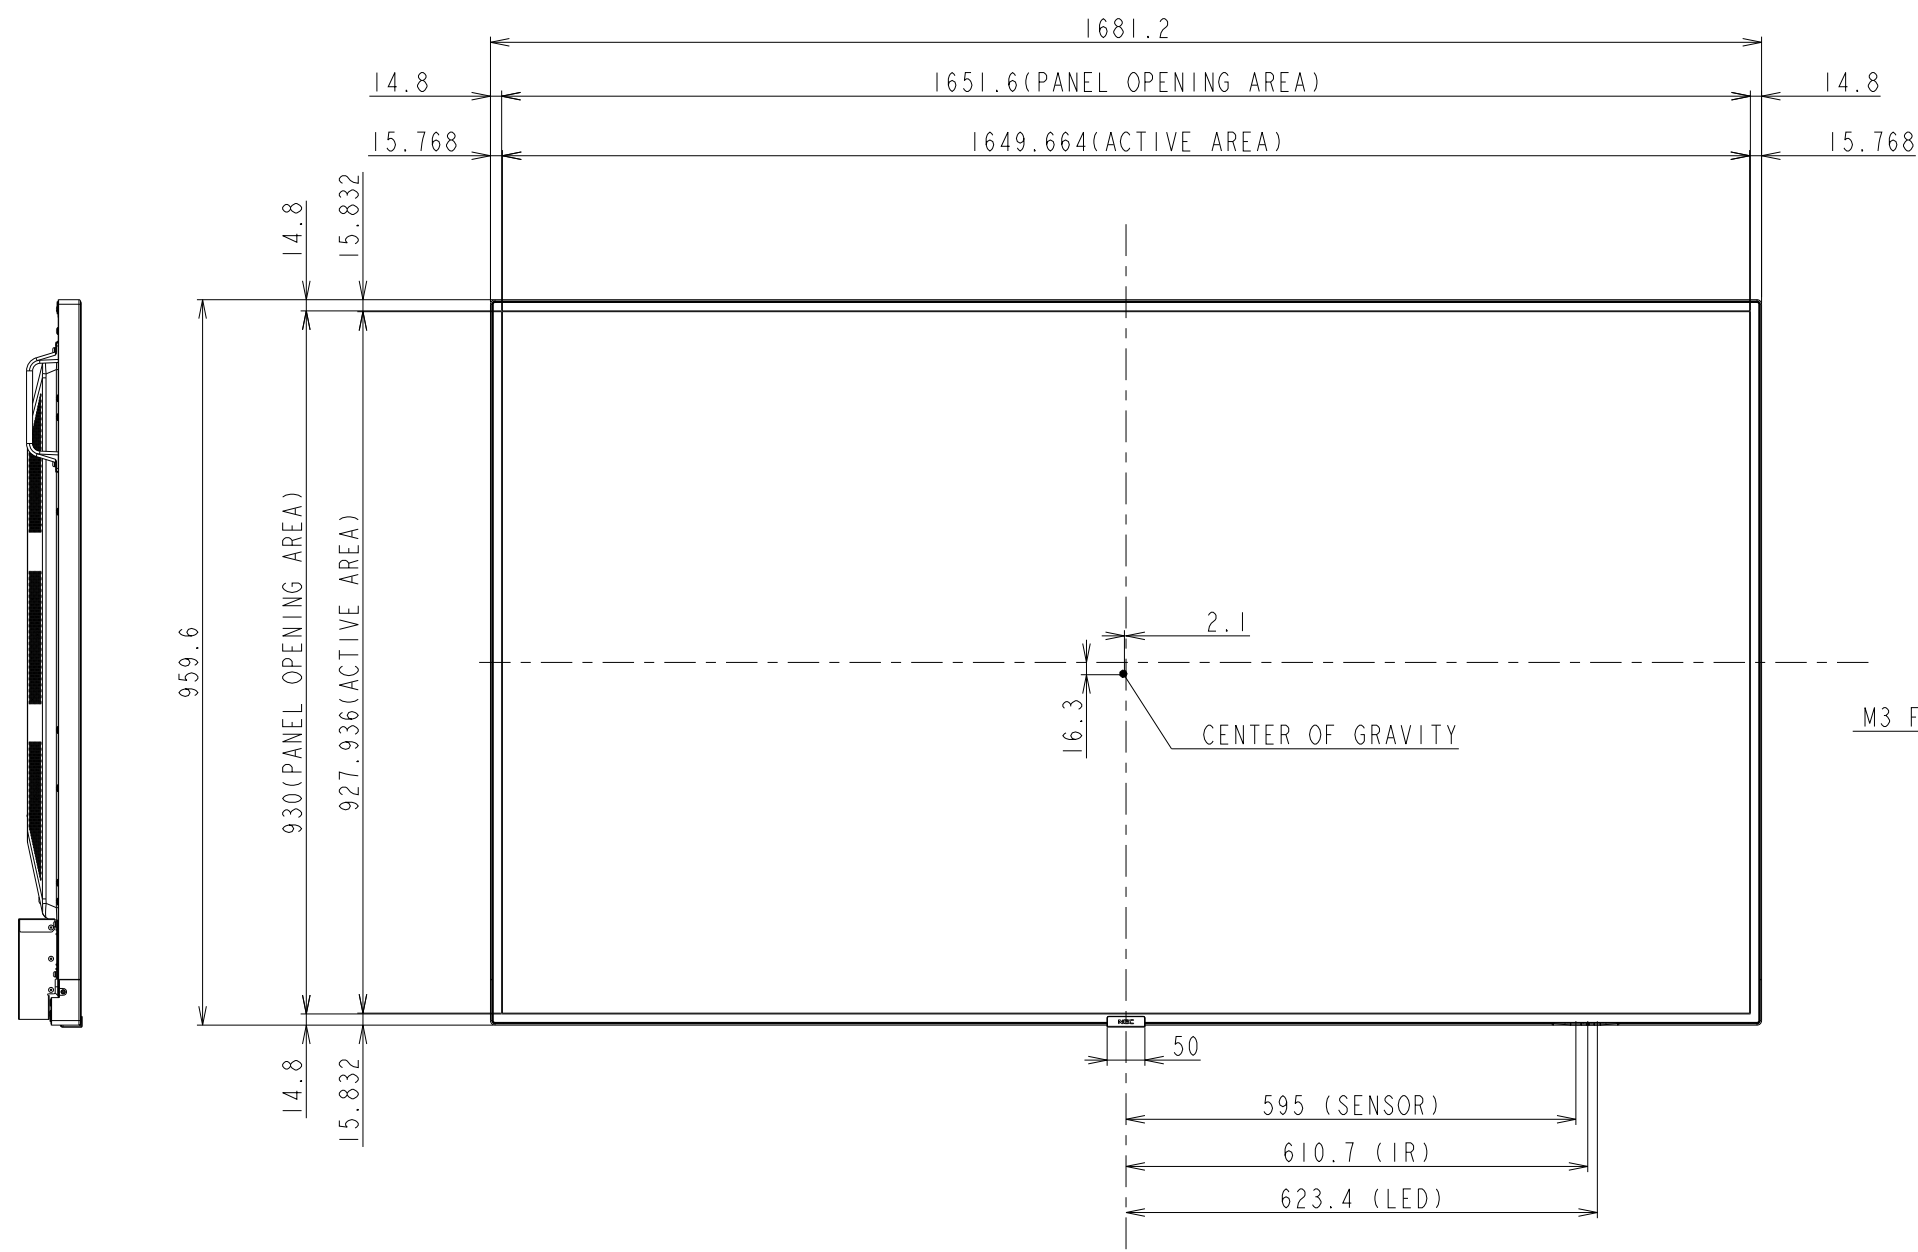

P754Q_OUTLINE

SECTION A-A
SCALE 1/1

DETAIL A
SCALE 1/2

UNIT	mm
MODEL	P754Q
SCALE	1/10
NEC Display Solutions 2018/04/13	