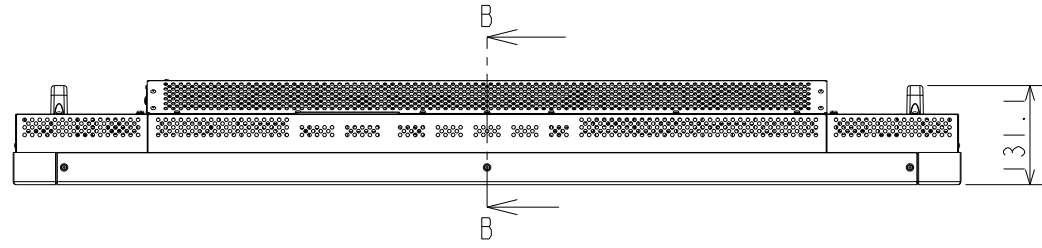

X554HB OUTLINE

The center of gravity: It is within 10mm from active center.

UNIT : mm
X554HB
NEC Display Solutions
2016/03/14