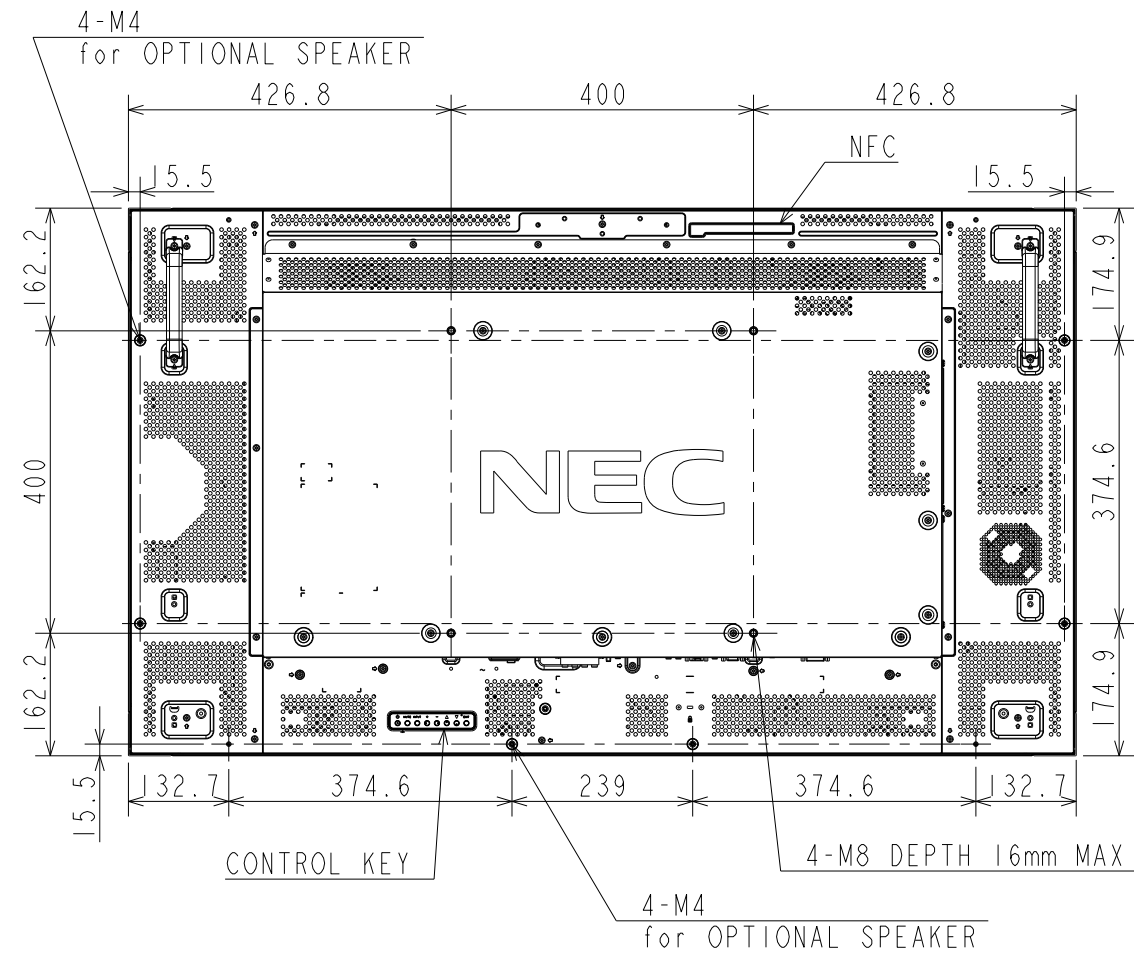

X554HB OUTLINE

The center of gravity: It is within 10mm from active center.

UNIT : mm
X554HB
NEC Display Solutions
2016/03/14