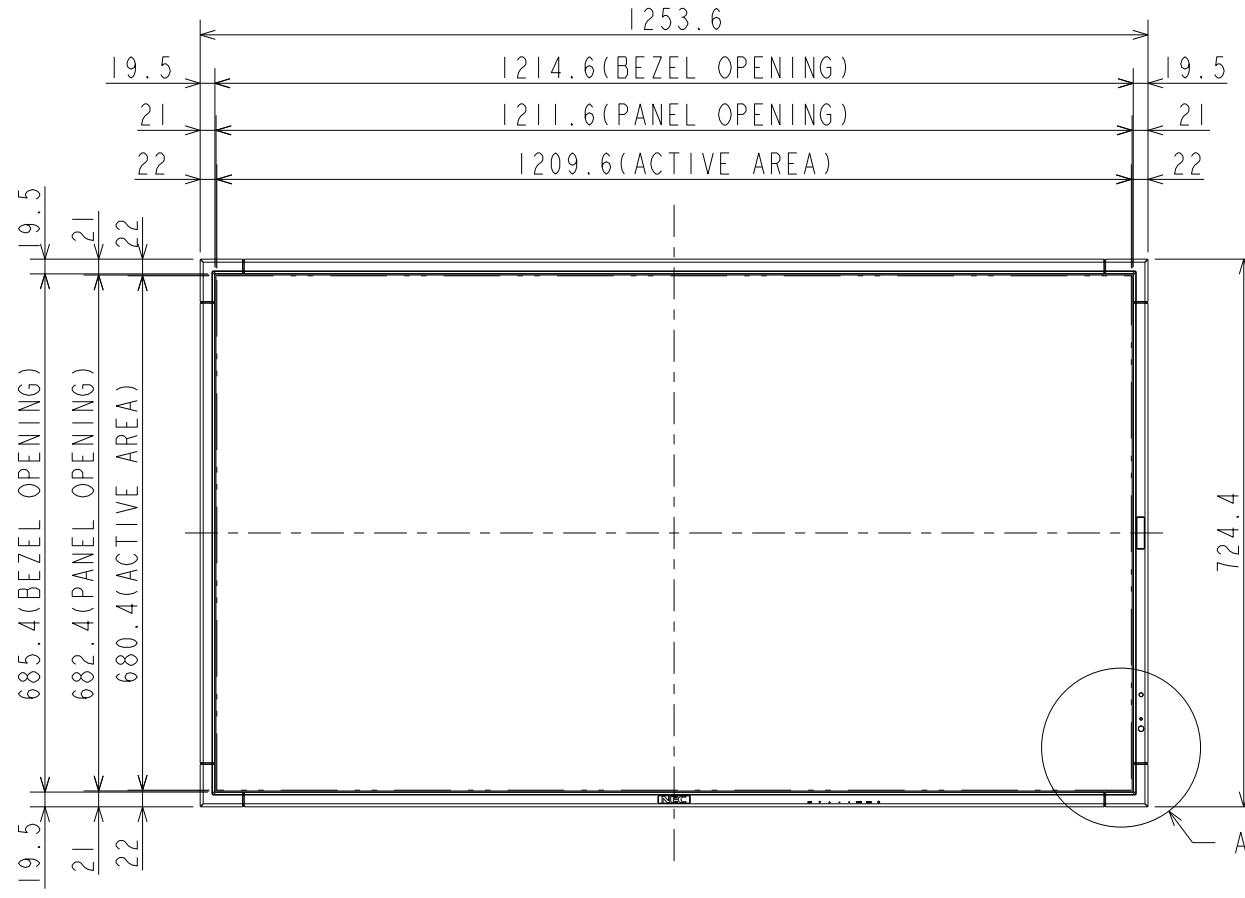

X554HB OUTLINE

The center of gravity: It is within 10mm from active center.

UNIT : mm
X554HB
NEC Display Solutions
2016/03/14