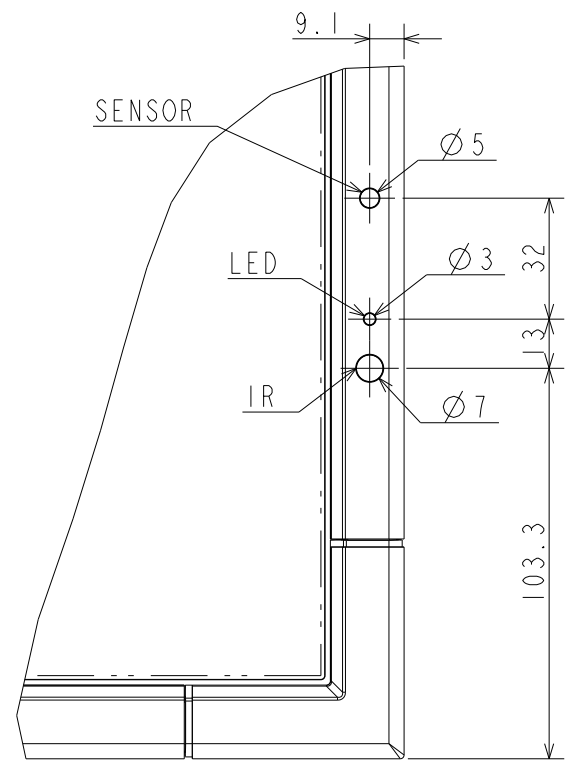

X554HB OUTLINE

The center of gravity: It is within 10mm from active center.

UNIT : mm
X554HB
NEC Display Solutions
2016/03/14