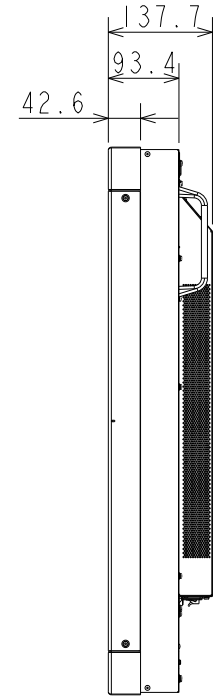

X554HB OUTLINE

The center of gravity: It is within 10mm from active center.

UNIT : mm
X554HB
NEC Display Solutions
2016/03/14