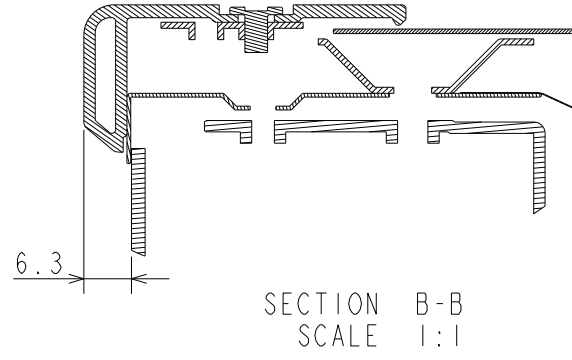

X554HB OUTLINE

The center of gravity: It is within 10mm from active center.

UNIT : mm
X554HB
NEC Display Solutions
2016/03/14