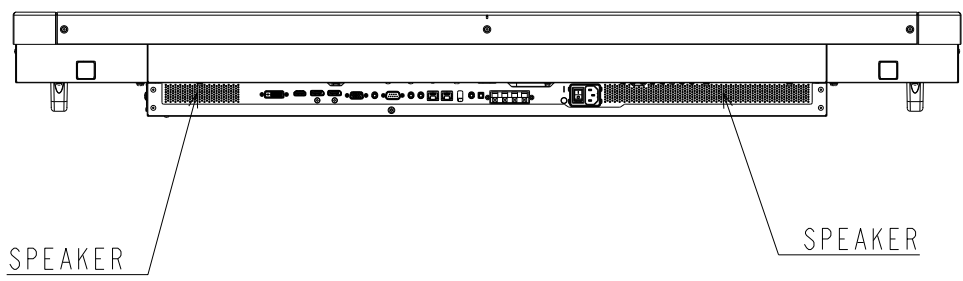

X554HB OUTLINE

The center of gravity: It is within 10mm from active center.

UNIT : mm
X554HB
NEC Display Solutions
2016/03/14