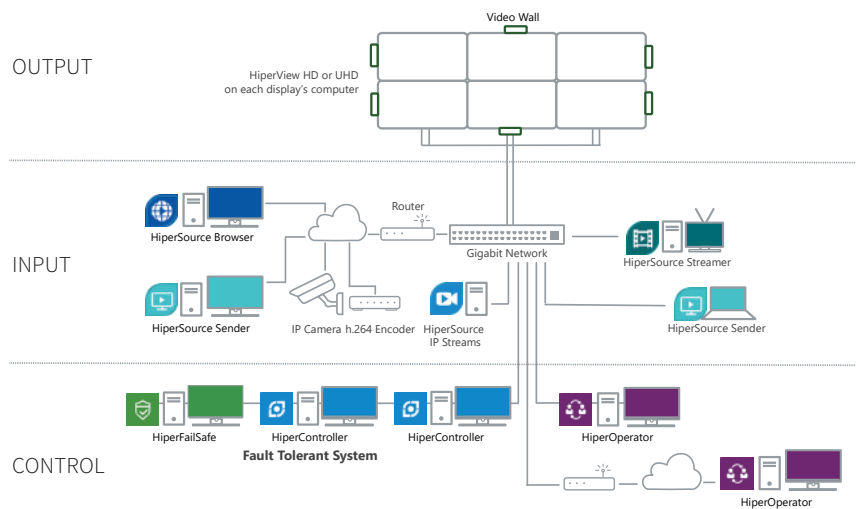

System Backup – easy save and restore of settings with HiperCare, plus tech support, training and network diagnostics

Why choose Sharp/NEC to partner with Hiperwall?

- **Widest choice** of display technology for the perfect-fit
- **Trusted reliability** for 24/7 operation
- **Failsafe operation** for mission-critical performance
- **Embedded computing** for seamless customisation
- **Expert consultancy** experienced in critical system design

▶ **LEARN MORE** about modular embedded Intel® SDM and RPi computing modules.

For the largest control rooms

Purpose-designed for the most complex or geographically dispersed control centres.

For critical environments such as blue light, transportation, manufacturing, and utilities, etc.

For the smallest control rooms

Every organisation needs a control room to centrally manage operations.

Our entry-level **Hiperwall Essentials** are designed for SMEs, universities, shopping malls, small government agencies, and local law enforcement, etc.