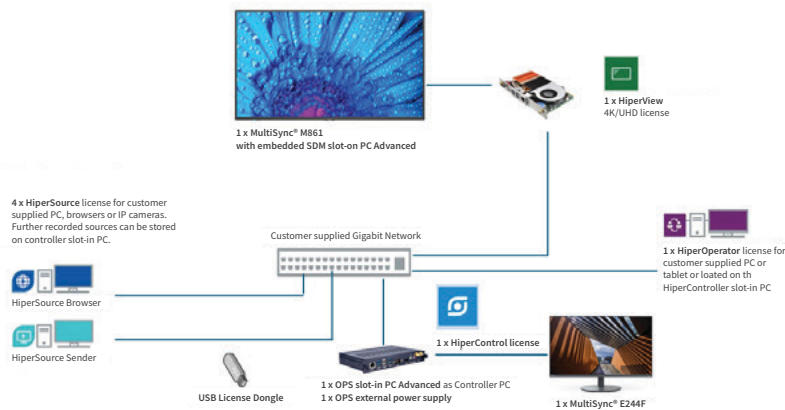

System Backup – easy save and restore of settings with HiperCare, plus tech support, training and network diagnostics

Why choose Sharp/NEC to partner with Hiperwall?

- **Widest choice** of display technology for the perfect-fit
- **Trusted reliability** for 24/7 operation
- **Failsafe operation** for mission-critical performance
- **Embedded computing** for seamless customisation
- **Expert consultancy** experienced in critical system design

▶ **LEARN MORE** about modular embedded Intel® SDM and RPi computing modules.

For the largest control rooms

Purpose-designed for the most complex or geographically dispersed control centres.

For critical environments such as blue light, transportation, manufacturing, and utilities, etc.

For the smallest control rooms

Every organisation needs a control room to centrally manage operations.

Our entry-level **Hiperwall Essentials** are designed for SMEs, universities, shopping malls, small government agencies, and local law enforcement, etc.