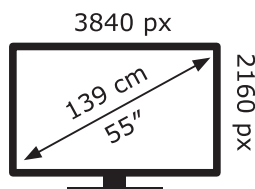

NEC

MA551

106 kWh/1000h

ABCDEF **G**

99 kWh/1000h

2019/2013