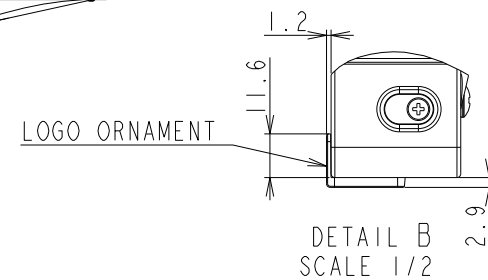

# V484 OPTION BEZEL OUTLINE (WITH PROTECTION GLASS)

BEZEL P484 PG / BEZEL P484 PG BK

GLASS SIZE: 1086.4 x 625.2 x t4.0

The center of gravity: It is within 10mm from active center.

SECTION A-A  
SCALE 1/1

SECTION B-B  
SCALE 1/1

DETAIL B

DETAIL B  
SCALE 1/2

DETAIL A  
SCALE 1/2

UNIT	mm
MODEL	V484
SCALE	1/10
NEC Display Solutions 2017/04/04	