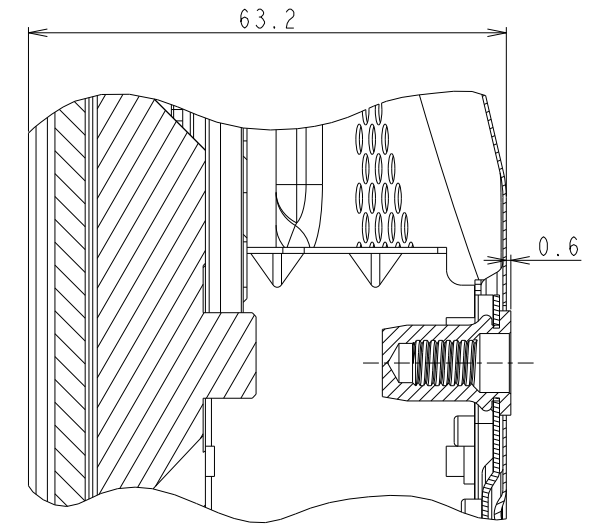

# V484 OPTION BEZEL OUTLINE (WITH PROTECTION GLASS)

BEZEL P484 PG / BEZEL P484 PG BK

GLASS SIZE: 1086.4 x 625.2 x t4.0

The center of gravity: It is within 10mm from active center.

SECTION A-A  
SCALE 1/1

SECTION B-B  
SCALE 1/1

DETAIL B

DETAIL B  
SCALE 1/2

DETAIL A  
SCALE 1/2

UNIT	mm
MODEL	V484
SCALE	1/10
NEC Display Solutions 2017/04/04	