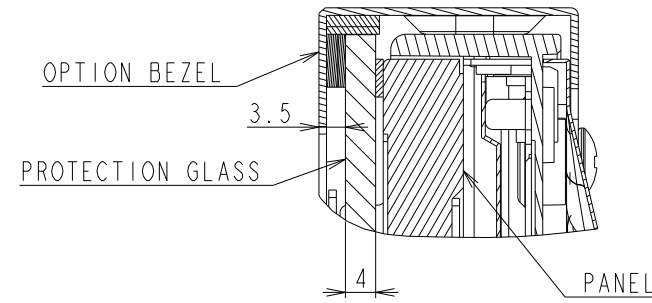

# V484 OPTION BEZEL OUTLINE (WITH PROTECTION GLASS)

BEZEL P484 PG / BEZEL P484 PG BK

GLASS SIZE: 1086.4 x 625.2 x t4.0

The center of gravity: It is within 10mm from active center.

SECTION A-A  
SCALE 1/1

SECTION B-B  
SCALE 1/1

DETAIL B

DETAIL B  
SCALE 1/2

DETAIL A  
SCALE 1/2

UNIT	mm
MODEL	V484
SCALE	1/10
NEC Display Solutions 2017/04/04	