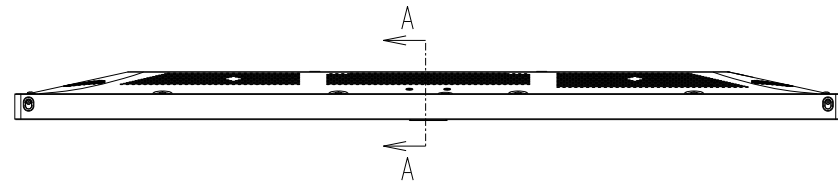

# V484 OPTION BEZEL OUTLINE (WITH PROTECTION GLASS)

BEZEL P484 PG / BEZEL P484 PG BK

GLASS SIZE: 1086.4 x 625.2 x t4.0

The center of gravity: It is within 10mm from active center.

SECTION A-A  
SCALE 1/1

SECTION B-B  
SCALE 1/1

DETAIL B

DETAIL B  
SCALE 1/2

DETAIL A  
SCALE 1/2

UNIT	mm
MODEL	V484
SCALE	1/10
NEC Display Solutions 2017/04/04	