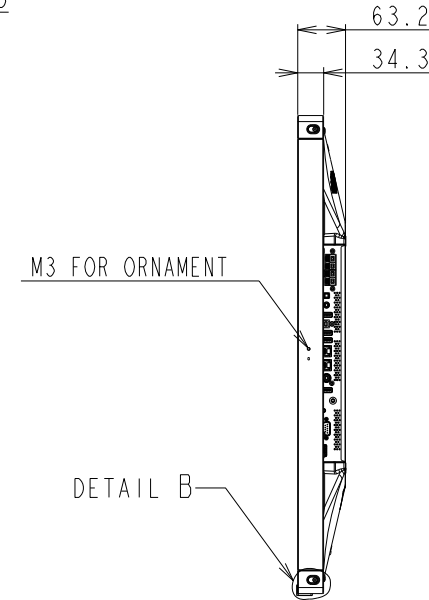

# V484 OPTION BEZEL OUTLINE (WITH PROTECTION GLASS)

BEZEL P484 PG / BEZEL P484 PG BK

GLASS SIZE: 1086.4 x 625.2 x t4.0

The center of gravity: It is within 10mm from active center.

SECTION A-A  
SCALE 1/1

SECTION B-B  
SCALE 1/1

DETAIL B

DETAIL B  
SCALE 1/2

DETAIL A  
SCALE 1/2

UNIT	mm
MODEL	V484
SCALE	1/10
NEC Display Solutions 2017/04/04	