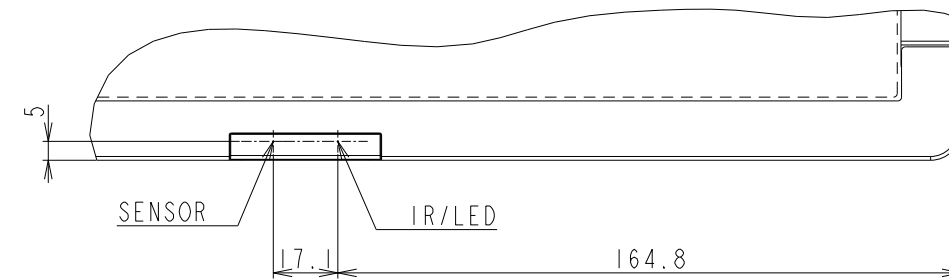

# V484 OPTION BEZEL OUTLINE (WITH PROTECTION GLASS)

BEZEL P484 PG / BEZEL P484 PG BK

GLASS SIZE: 1086.4 x 625.2 x t4.0

The center of gravity: It is within 10mm from active center.

SECTION A-A  
SCALE 1/1

SECTION B-B  
SCALE 1/1

DETAIL B

DETAIL B  
SCALE 1/2

DETAIL A  
SCALE 1/2

UNIT	mm
MODEL	V484
SCALE	1/10
NEC Display Solutions 2017/04/04	