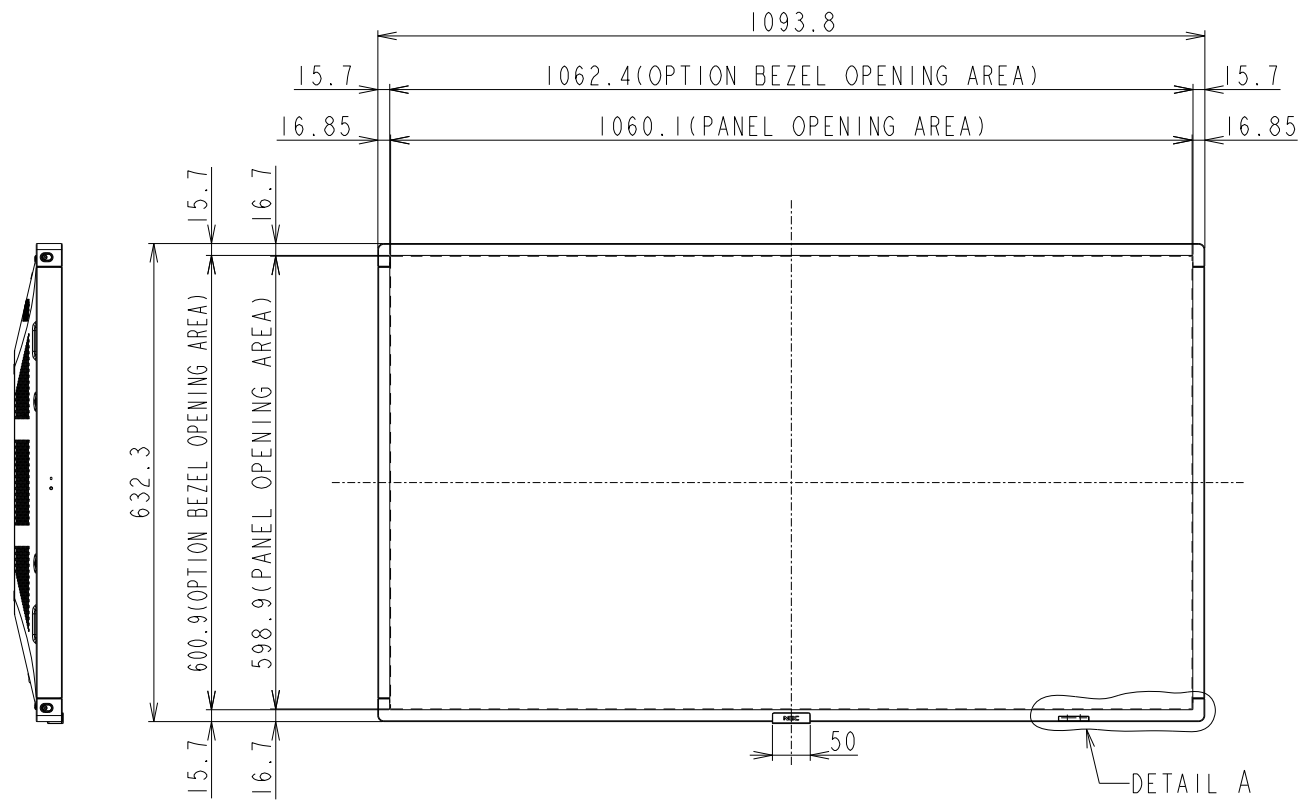

# V484 OPTION BEZEL OUTLINE (WITH PROTECTION GLASS)

BEZEL P484 PG / BEZEL P484 PG BK

GLASS SIZE: 1086.4 x 625.2 x t4.0

The center of gravity: It is within 10mm from active center.

SECTION A-A  
SCALE 1/1

SECTION B-B  
SCALE 1/1

DETAIL B

DETAIL B  
SCALE 1/2

DETAIL A  
SCALE 1/2

UNIT	mm
MODEL	V484
SCALE	1/10
NEC Display Solutions 2017/04/04	