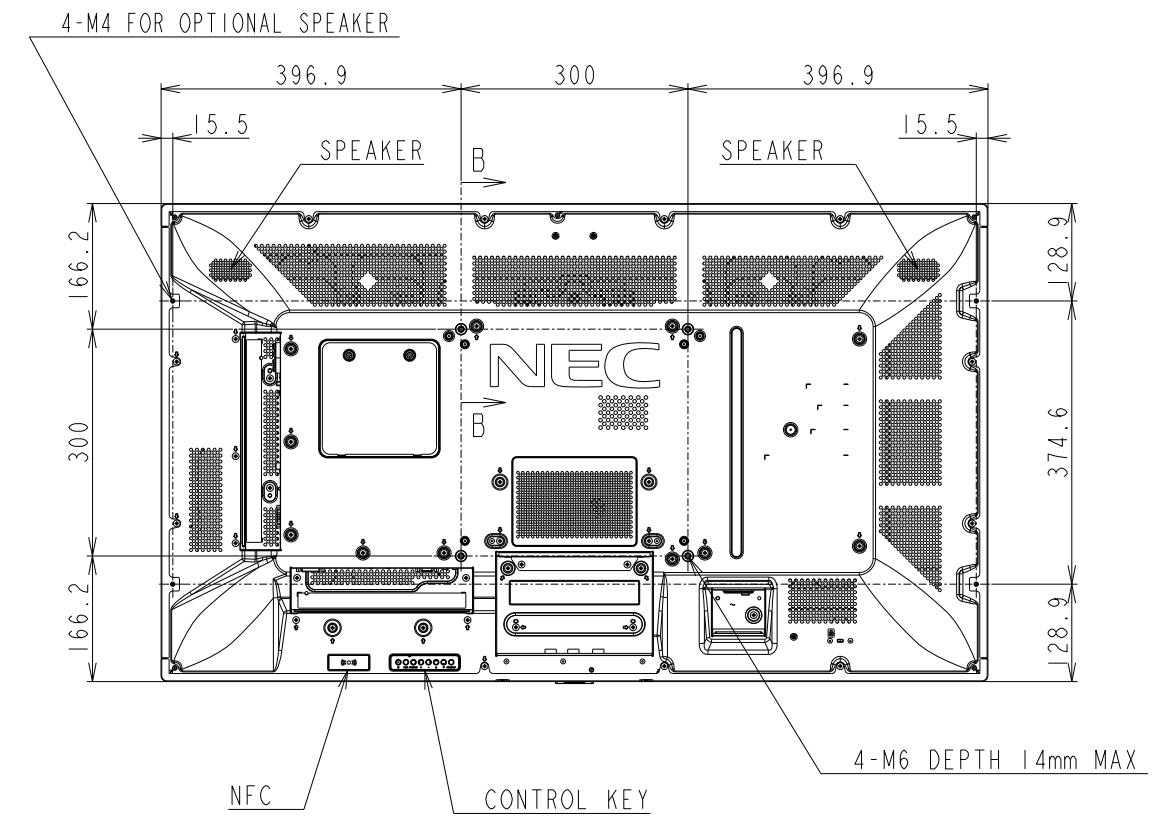

# V484 OPTION BEZEL OUTLINE (WITH PROTECTION GLASS)

BEZEL P484 PG / BEZEL P484 PG BK

GLASS SIZE: 1086.4 x 625.2 x t4.0

The center of gravity: It is within 10mm from active center.

SECTION A-A  
SCALE 1/1

SECTION B-B  
SCALE 1/1

DETAIL B

DETAIL B  
SCALE 1/2

DETAIL A  
SCALE 1/2

UNIT	mm
MODEL	V484
SCALE	1/10
NEC Display Solutions 2017/04/04	