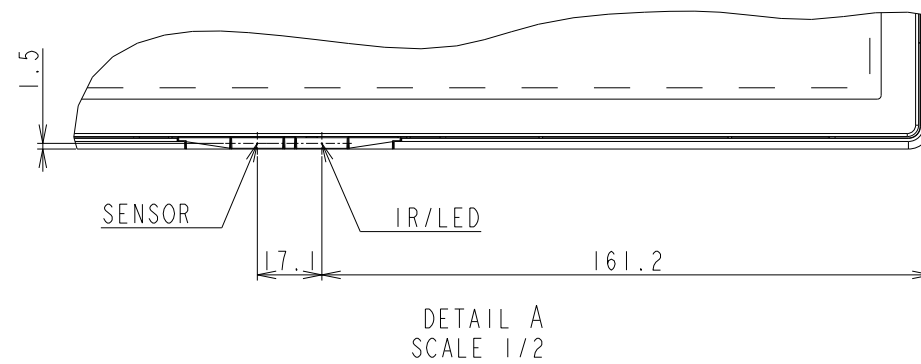

P484 OUTLINE

The center of gravity: It is within 10mm from active center.

UNIT	mm
MODEL	P484
SCALE	1/10
NEC Display Solutions 2016/11/22	