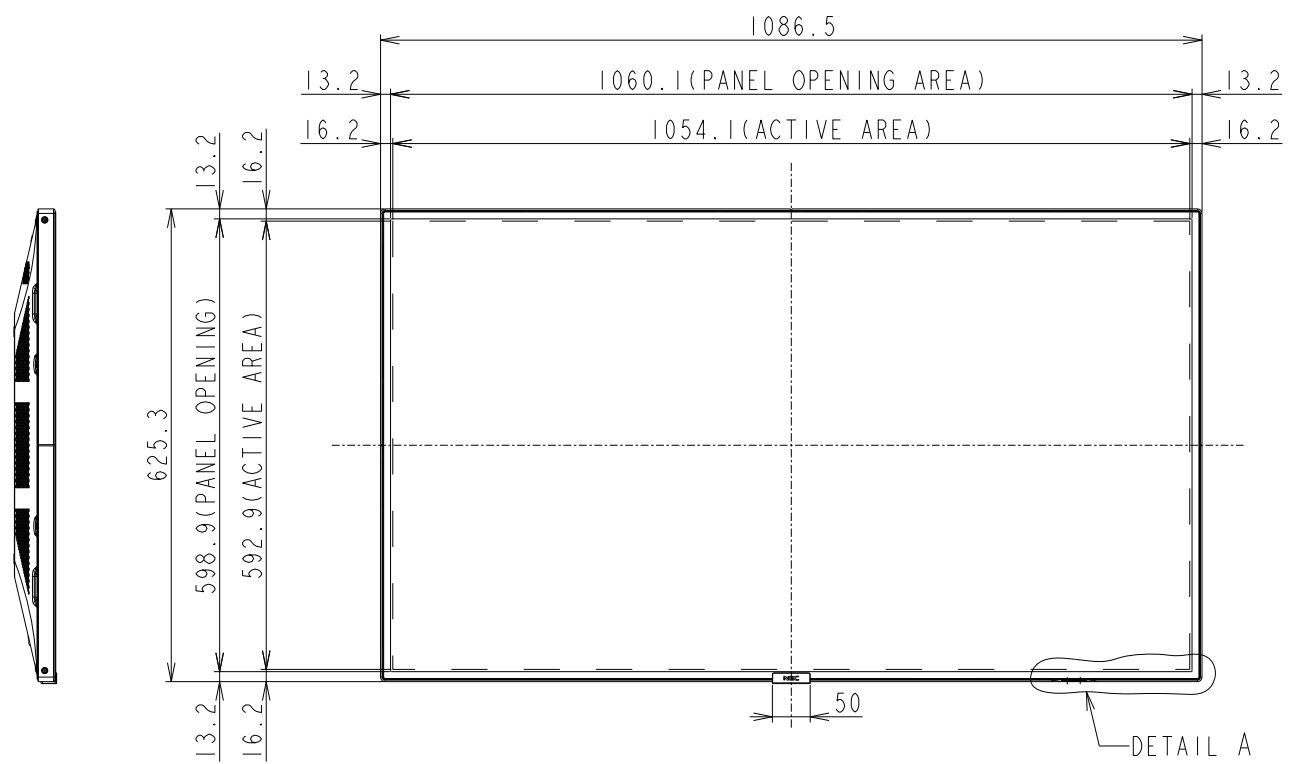

P484 OUTLINE

The center of gravity: It is within 10mm from active center.

UNIT	mm
MODEL	P484
SCALE	1/10
NEC Display Solutions 2016/11/22	