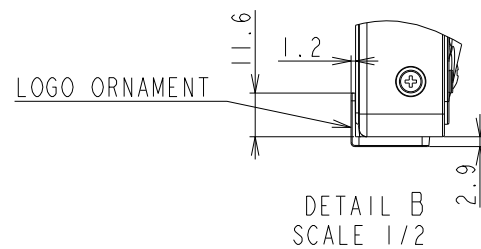

P484 OUTLINE

The center of gravity: It is within 10mm from active center.

UNIT	mm
MODEL	P484
SCALE	1/10
NEC Display Solutions 2016/11/22	