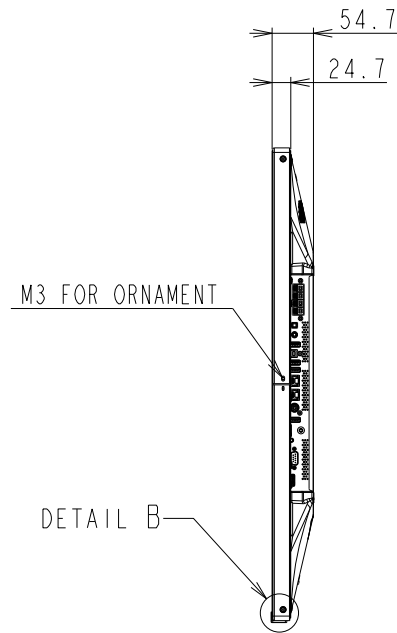

P484 OUTLINE

The center of gravity: It is within 10mm from active center.

UNIT	mm
MODEL	P484
SCALE	1/10
NEC Display Solutions 2016/11/22	