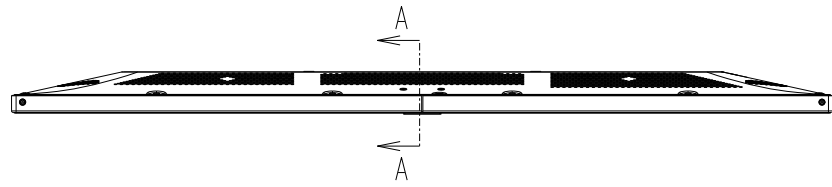

P484 OUTLINE

The center of gravity: It is within 10mm from active center.

UNIT	mm
MODEL	P484
SCALE	1/10
NEC Display Solutions 2016/11/22	