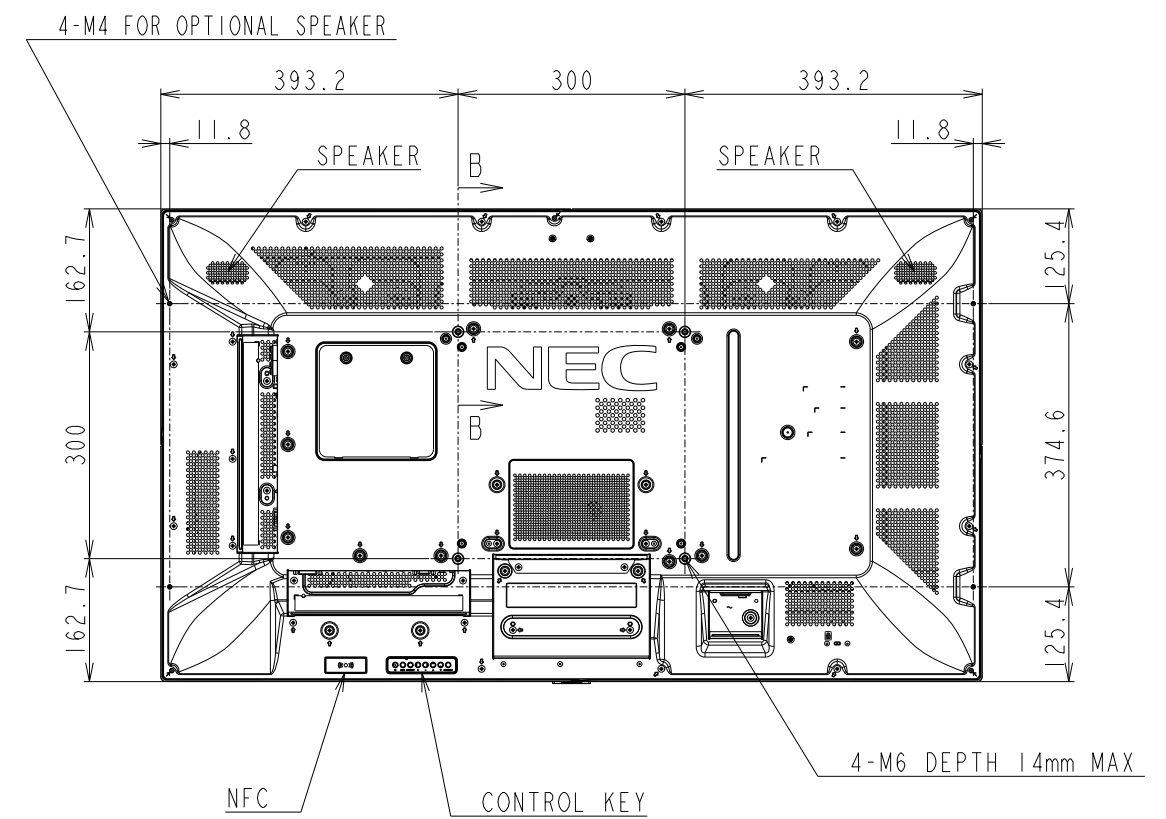

P484 OUTLINE

The center of gravity: It is within 10mm from active center.

UNIT	mm
MODEL	P484
SCALE	1/10
NEC Display Solutions 2016/11/22	