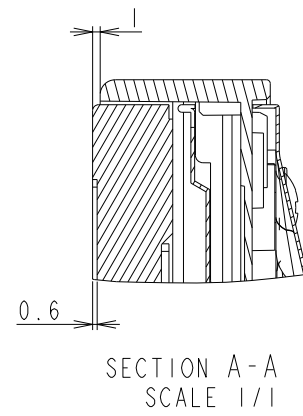

P484 OUTLINE

The center of gravity: It is within 10mm from active center.

UNIT	mm
MODEL	P484
SCALE	1/10
NEC Display Solutions 2016/11/22	