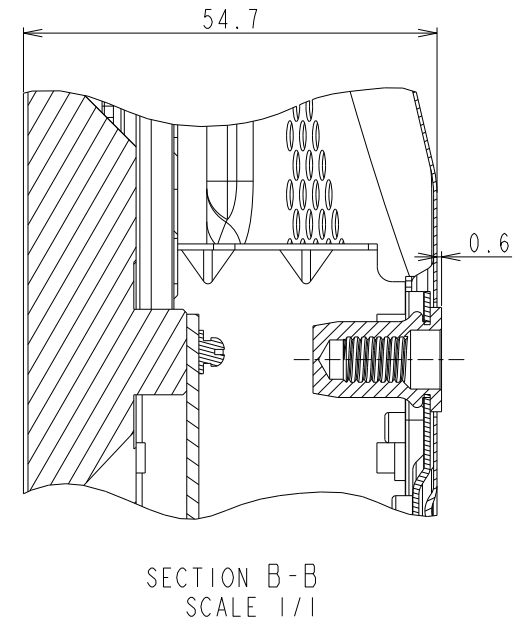

P484 OUTLINE

The center of gravity: It is within 10mm from active center.

UNIT	mm
MODEL	P484
SCALE	1/10
NEC Display Solutions 2016/11/22	