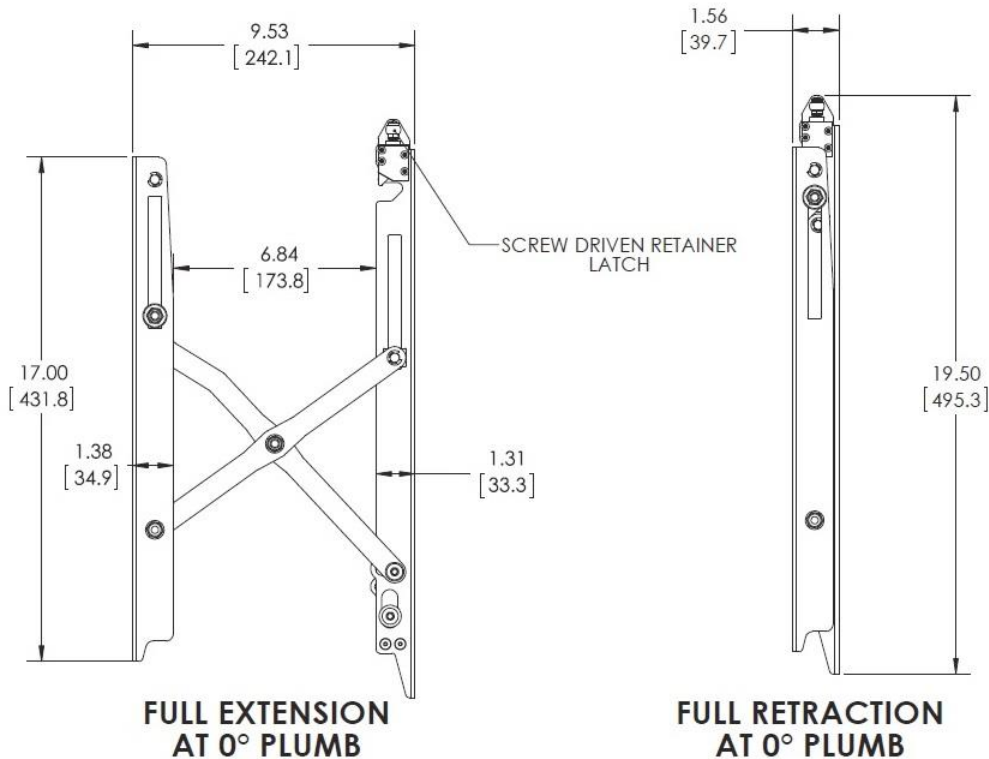

PD03VW MFS 46 55 L,P

DIMENSIONS: INCHES
[MILLIMETERS]

**MAX DOWN
PLUMB**

**PLUMB
AT 0°**

**MAX UP
PLUMB**

DETAIL A
SCALE 1 : 2

PLUMB ADJUST

DIMENSIONS: INCHES
 [MILLIMETERS]

**SHOWN WITH LATERAL SHIFT
ON CENTER**

**FULL EXTENSION
AT 0° PLUMB
WITH LTM1U
(SOLD SEPARATELY)**

**FULL RETRACTION
AT 0° PLUMB
WITH LTM1U
(SOLD SEPARATELY)**

DIMENSIONS: INCHES
[MILLIMETERS]