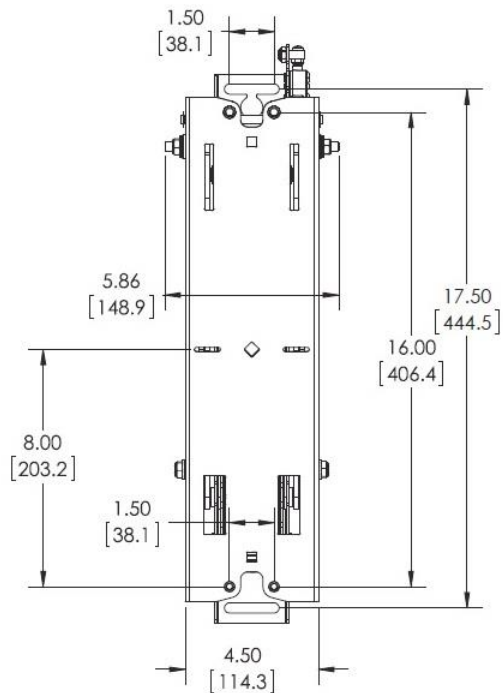

PD03VW MFS 46 55 L,P

DIMENSIONS: INCHES
[MILLIMETERS]

**MAX DOWN
PLUMB**

**PLUMB
AT 0°**

**MAX UP
PLUMB**

DETAIL A
SCALE 1 : 2

PLUMB ADJUST

DIMENSIONS: INCHES
 [MILLIMETERS]

**SHOWN WITH LATERAL SHIFT
ON CENTER**

**FULL EXTENSION
AT 0° PLUMB
WITH LTM1U
(SOLD SEPARATELY)**

**FULL RETRACTION
AT 0° PLUMB
WITH LTM1U
(SOLD SEPARATELY)**

DIMENSIONS: INCHES
[MILLIMETERS]