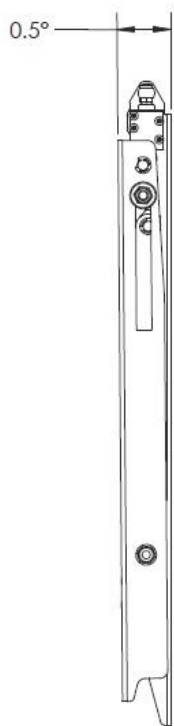

PD03VW MFS 46 55 L,P

DIMENSIONS: INCHES
[MILLIMETERS]

**MAX DOWN
PLUMB**

**PLUMB
AT 0°**

**MAX UP
PLUMB**

DETAIL A
SCALE 1 : 2

PLUMB ADJUST

DIMENSIONS: INCHES
 [MILLIMETERS]

**SHOWN WITH LATERAL SHIFT
ON CENTER**

**FULL EXTENSION
AT 0° PLUMB
WITH LTM1U
(SOLD SEPARATELY)**

**FULL RETRACTION
AT 0° PLUMB
WITH LTM1U
(SOLD SEPARATELY)**

DIMENSIONS: INCHES
[MILLIMETERS]