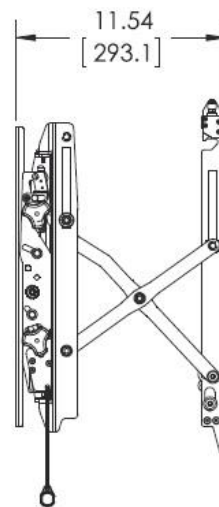

PD03VW MFS 46 55 L,P

DIMENSIONS: INCHES
[MILLIMETERS]

**MAX DOWN
PLUMB**

**PLUMB
AT 0°**

**MAX UP
PLUMB**

DETAIL A
SCALE 1 : 2

PLUMB ADJUST

DIMENSIONS: INCHES
 [MILLIMETERS]

**SHOWN WITH LATERAL SHIFT
ON CENTER**

**FULL EXTENSION
AT 0° PLUMB
WITH LTM1U
(SOLD SEPARATELY)**

**FULL RETRACTION
AT 0° PLUMB
WITH LTM1U
(SOLD SEPARATELY)**

DIMENSIONS: INCHES
[MILLIMETERS]