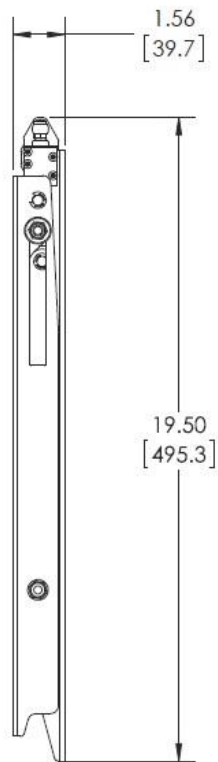

PD03VW MFS 46 55 L,P

DIMENSIONS: INCHES
[MILLIMETERS]

**MAX DOWN
PLUMB**

**PLUMB
AT 0°**

**MAX UP
PLUMB**

DETAIL A
SCALE 1 : 2

PLUMB ADJUST

DIMENSIONS: INCHES
 [MILLIMETERS]

**SHOWN WITH LATERAL SHIFT
ON CENTER**

**FULL EXTENSION
AT 0° PLUMB
WITH LTM1U
(SOLD SEPARATELY)**

**FULL RETRACTION
AT 0° PLUMB
WITH LTM1U
(SOLD SEPARATELY)**

DIMENSIONS: INCHES
[MILLIMETERS]