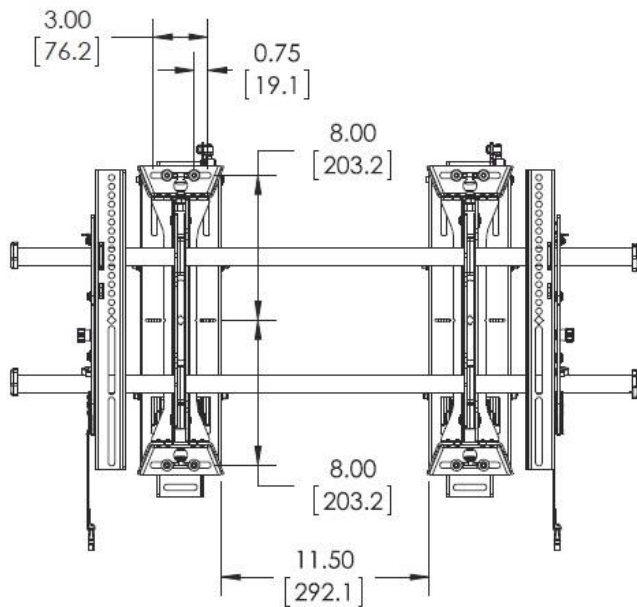

PD03VW MFS 46 55 L,P

DIMENSIONS: INCHES
[MILLIMETERS]

**MAX DOWN
PLUMB**

**PLUMB
AT 0°**

**MAX UP
PLUMB**

DETAIL A
SCALE 1 : 2

PLUMB ADJUST

DIMENSIONS: INCHES
 [MILLIMETERS]

**SHOWN WITH LATERAL SHIFT
ON CENTER**

**FULL EXTENSION
AT 0° PLUMB
WITH LTM1U
(SOLD SEPARATELY)**

**FULL RETRACTION
AT 0° PLUMB
WITH LTM1U
(SOLD SEPARATELY)**

DIMENSIONS: INCHES
[MILLIMETERS]