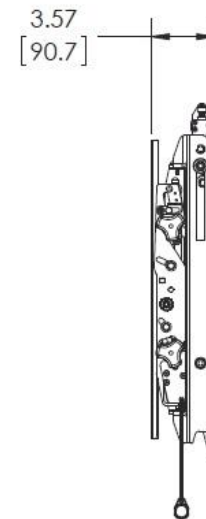

PD03VW MFS 46 55 L,P

DIMENSIONS: INCHES
[MILLIMETERS]

**MAX DOWN
PLUMB**

**PLUMB
AT 0°**

**MAX UP
PLUMB**

DETAIL A
SCALE 1 : 2

PLUMB ADJUST

DIMENSIONS: INCHES
 [MILLIMETERS]

**SHOWN WITH LATERAL SHIFT
ON CENTER**

**FULL EXTENSION
AT 0° PLUMB
WITH LTM1U
(SOLD SEPARATELY)**

**FULL RETRACTION
AT 0° PLUMB
WITH LTM1U
(SOLD SEPARATELY)**

DIMENSIONS: INCHES
[MILLIMETERS]