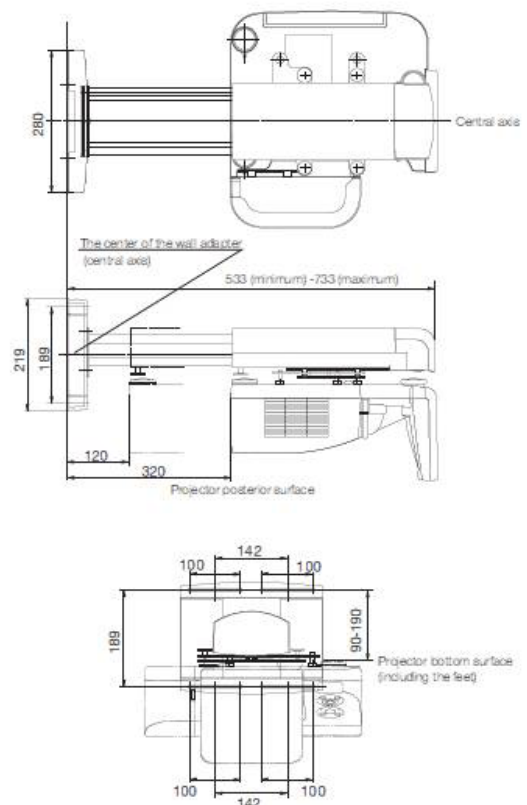

Compatible to height adjustable systems

- NP02HM (Height Adjustable Mobile Mount) 100012781
- NP02HW (Height Adjustable Wall Mount) 100012782
- NP01HWM (Manual Height Adjustable WM) 100012760

Very easy and fast 4-step installation

Cost efficient

Technical Specifications Wall Mount for U Series	
MAX. WEIGHT OF WALL MOUNT	6.2 kg
SUITABLE BOARD SIZES	63»-85», 4:3 77»-100», 16:10
ADJUSTMENT ANGLE	Up-down angle $\pm 3^\circ$, left-right angle $\pm 3^\circ$, inclination angle 10°
ADJUSTMENT WIDTH	Front-rear ± 100 mm, left-right ± 50 mm, up-down ± 50 mm
SUPPORTED PROJECTORS	Any NEC U Series projector
WARRANTY	5 years warranty
For additional pictures and solutions overview, Visit www.nec-display-solutions.com for details.	

U260W, U310W

Diagonal inch	Diagonal mm	Width mm	High mm	D mm	NPh mm
77	1956	1659	1037	154	520
79	2005	1700	1063	166	529
84	2123	1800	1125	196	550
85	2157	1829	1143	204	556
87	2217	1880	1175	220	567
93	2358	2000	1250	256	592
94	2396	2032	1270	265	599
97	2476	2100	1313	285	613
100	2540	2154	1346	302	624

U250X, U300X

Diagonal inch	Diagonal mm	Width mm	High mm	D mm	NPh mm
63	1600	1280	962	139	440
64	1625	1300	977	146	444
70	1778	1422	1069	192	470
77	1963	1570	1180	248	501
79	2000	1600	1203	259	508
80	2033	1626	1223	269	513
84	2125	1700	1278	297	529
85	2159	1727	1298	307	534