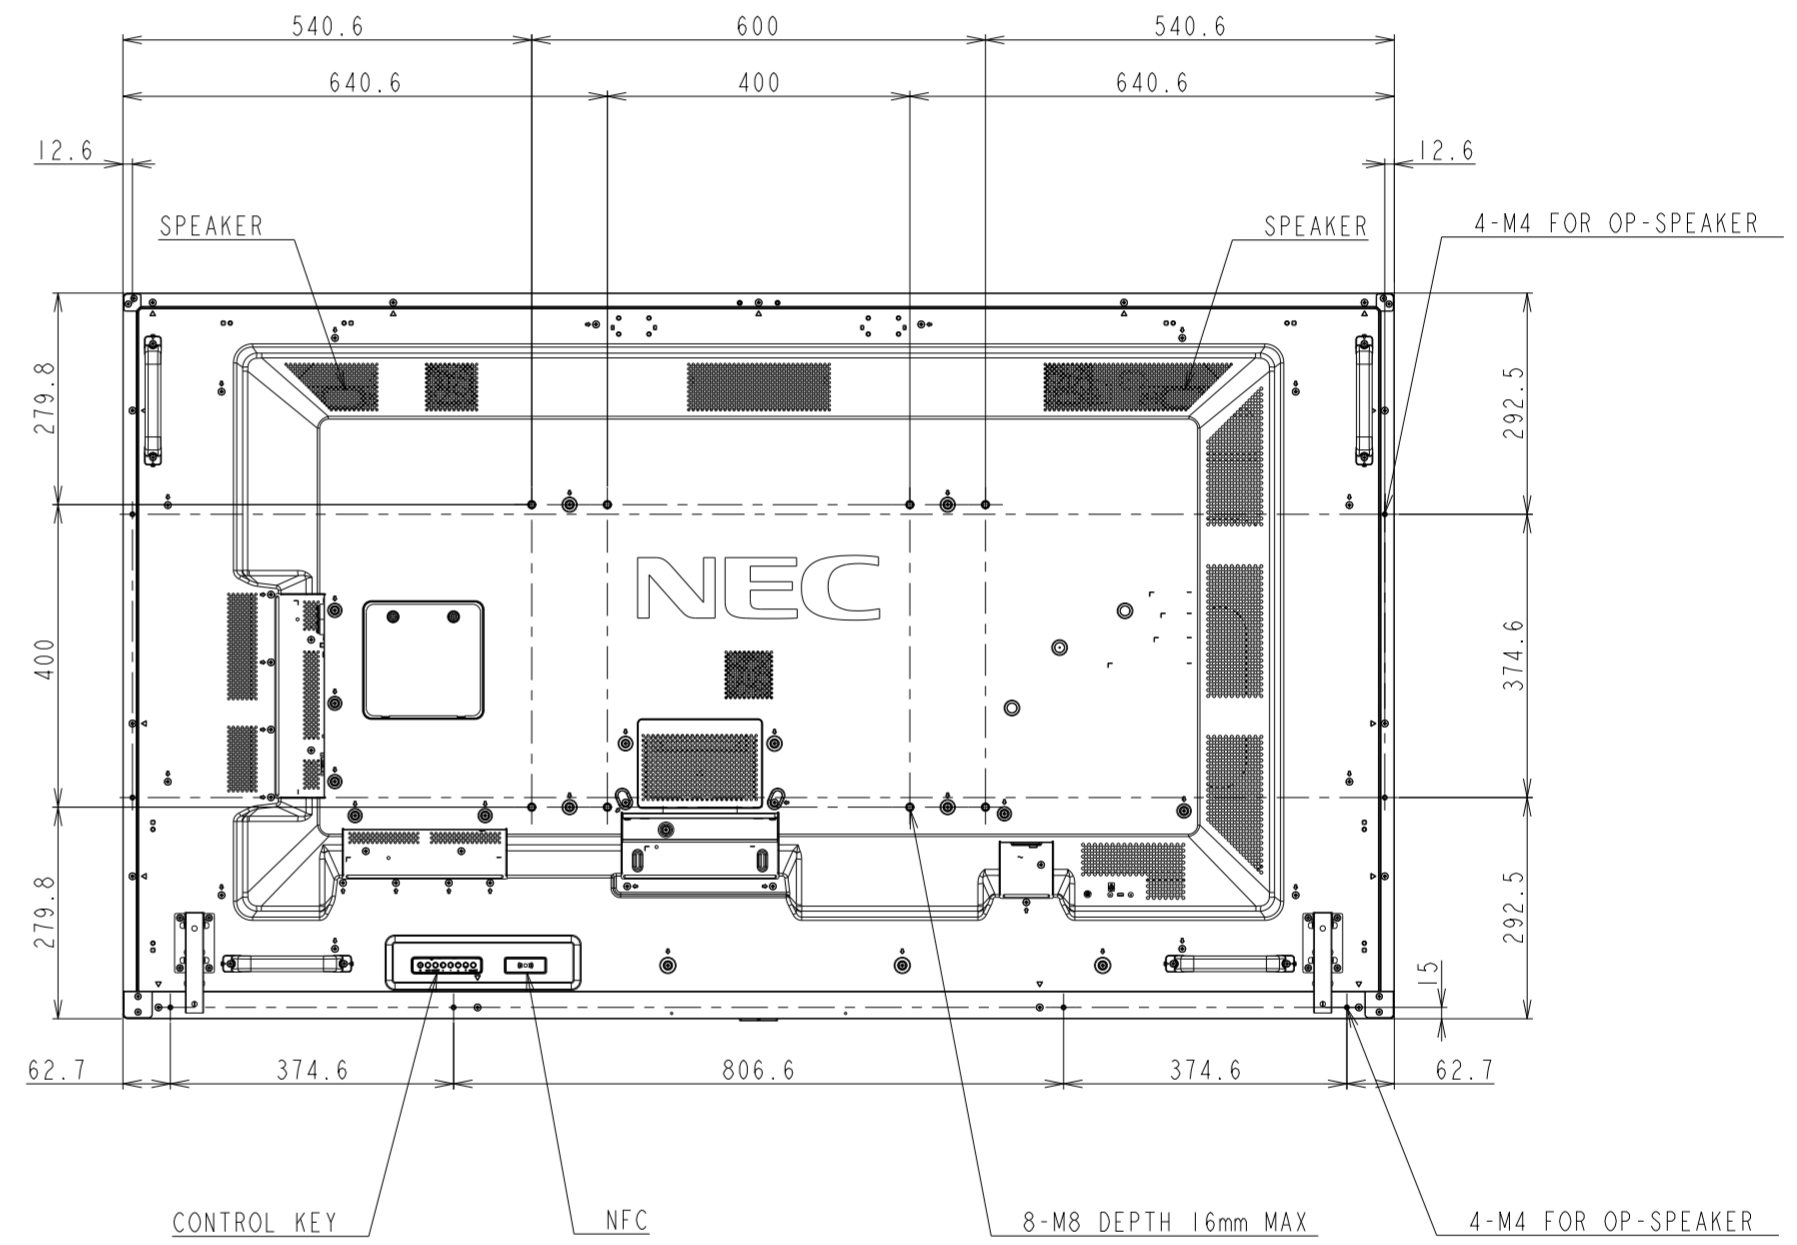

C751Q_OUTLINE

SECTION A-A
SCALE 1/1

DETAIL A
SCALE 1/2

UNIT	mm
MODEL	C751Q
SCALE	1/10
NEC Display Solutions 2018/04/13	