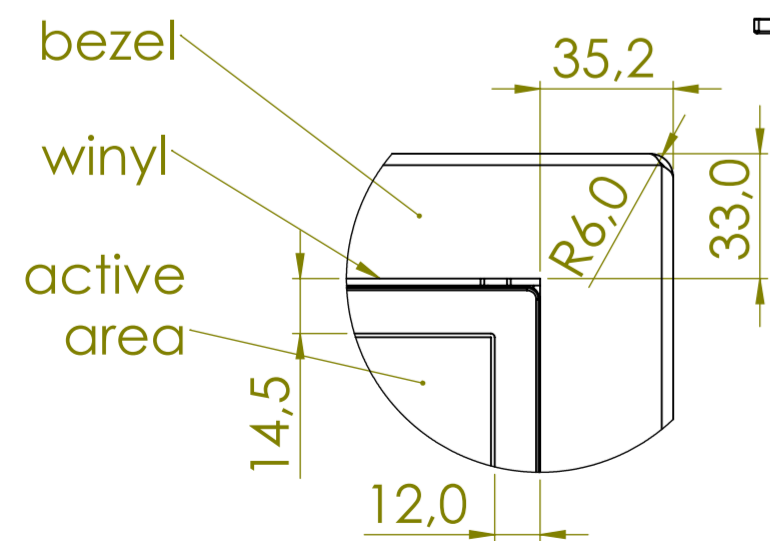

Bottom View
Scale 1:10

Front View
Scale 1:10

Left Side View
1:10

Rear Side View
Scale 1:10

Right Side View
Scale 1:10

Top View
Scale 1:10

SZCZEGÓŁ A
SKALA 1 : 2

UNLESS OTHERWISE SPECIFIED: DIMENSIONS ARE IN MILLIMETERS: TOLERANCES: +/- 0,1mm ANGULAR: MACH+/-. 30'			File Owner: U-Touch POLAND Ul. Kroczyńskich 60B, 32-500 Chrzanów POLAND All rights reserved. Copying contents without the owner's express consent is forbidden.		DO NOT SCALE DRAWING	CORRECTION
DREW by: Krzysztof Bartosik			SIGNATURE		DATE	
APPROVED: Przemysław Malczyk			SIGNATURE		DATE	
REVISION: Rev. 1			SIGNATURE		DATE	
MODIFICATION DATE: 01-12-2018			SIGNATURE		DATE	
COMMENTS:			PROJECT DESCRIPTION: Line_Drawing_ASSY TM A 7501 (NEC P754Q+SS) Slim Edition-rev1			
WEIGHT:			SKALA:1:10			
			SHEET 1 Z 1			