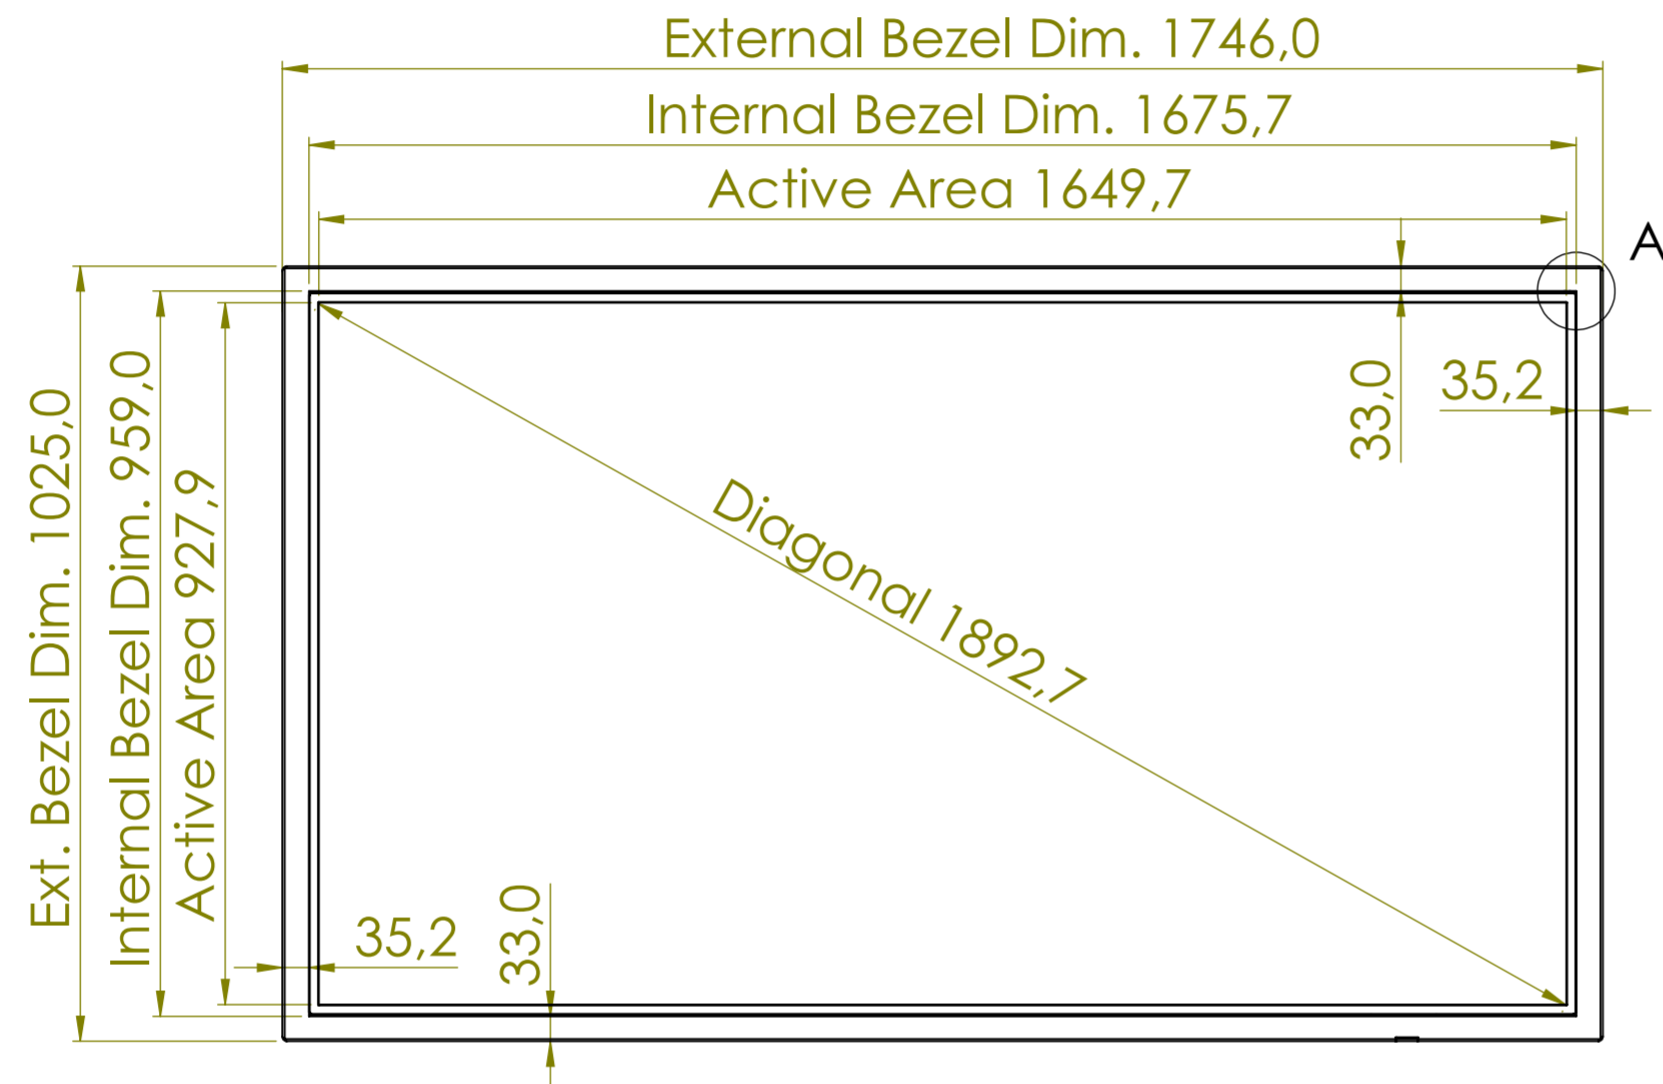

Bottom View
Scale 1:10

Front View
Scale 1:10

Left Side View
1:10

Rear Side View
Scale 1:10

Right Side View
Scale 1:10

Top View
Scale 1:10

SZCZEGÓŁ A
SKALA 1 : 2

UNLESS OTHERWISE SPECIFIED: DIMENSIONS ARE IN MILLIMETERS: TOLERANCES: +/- 0,1mm ANGULAR: MACH+/-. 30'			File Owner: U-Touch POLAND Ul. Kroczyńskich 60B, 32-500 Chrzanów POLAND All rights reserved. Copying contents without the owner's express consent is forbidden.		DO NOT SCALE DRAWING	CORRECTION
DREW by: Krzysztof Bartosik			SIGNATURE		DATE	
APPROVED: Przemysław Malczyk			SIGNATURE		DATE	
REVISION: Rev. 1			SIGNATURE		DATE	
MODIFICATION DATE: 01-12-2018			SIGNATURE		DATE	
COMMENTS:			PROJECT DESCRIPTION: Line_Drawing_ASSY TM A 7501 (NEC P754Q+SS) Slim Edition-rev1			
WEIGHT:			SKALA:1:10			
			SHEET 1 Z 1			

TM A 7501