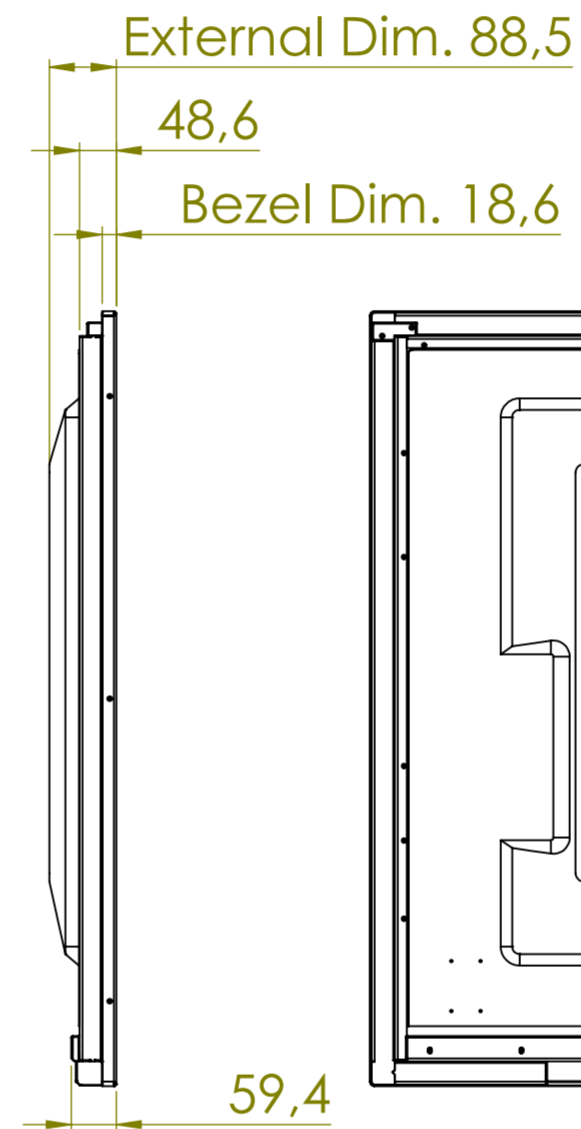

Bottom View
Scale 1:10

Front View
Scale 1:10

Left Side View
1:10

Rear Side View
Scale 1:10

Right Side View
Scale 1:10

Top View
Scale 1:10

SZCZEGÓŁ A
SKALA 1 : 2

UNLESS OTHERWISE SPECIFIED: DIMENSIONS ARE IN MILLIMETERS: TOLERANCES: +/- 0,1mm ANGULAR: MACH+/-. 30'			File Owner: U-Touch POLAND Ul. Kroczyńskich 60B, 32-500 Chrzanów POLAND All rights reserved. Copying contents without the owner's express consent is forbidden.		DO NOT SCALE DRAWING	CORRECTION
DREW by: Krzysztof Bartosik			SIGNATURE		DATE	
APPROVED: Przemysław Malczyk			SIGNATURE		DATE	
REVISION: Rev. 1			SIGNATURE		DATE	
MODIFICATION DATE: 01-12-2018			SIGNATURE		DATE	
COMMENTS:			PROJECT DESCRIPTION: Line_Drawing_ASSY TM A 7501 (NEC P754Q+SS) Slim Edition-rev1			
WEIGHT:			SKALA:1:10			
			SHEET 1 Z 1			