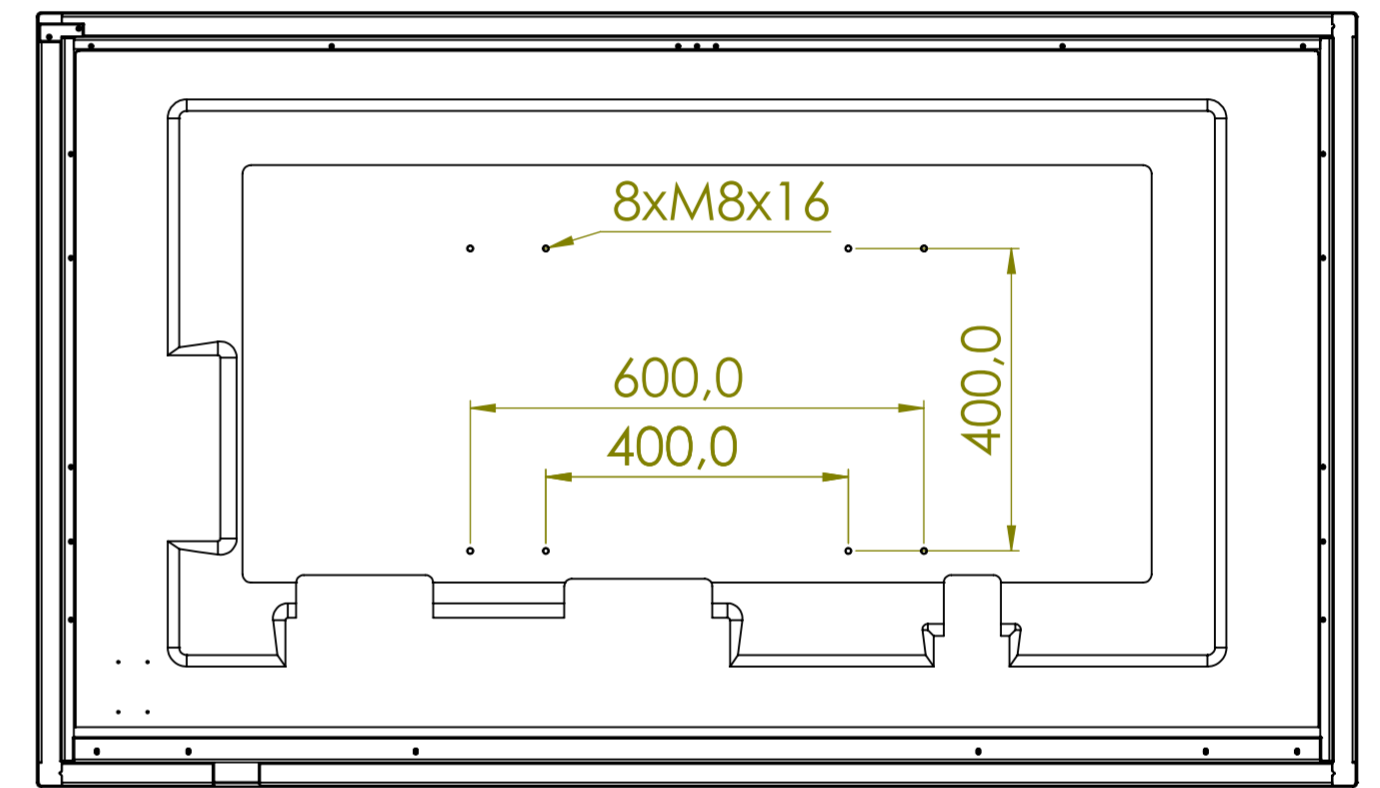

Bottom View
Scale 1:10

Front View
Scale 1:10

Left Side View
1:10

Rear Side View
Scale 1:10

Right Side View
Scale 1:10

Top View
Scale 1:10

SZCZEGÓŁ A
SKALA 1 : 2

UNLESS OTHERWISE SPECIFIED: DIMENSIONS ARE IN MILLIMETERS: TOLERANCES: +/- 0,1mm ANGULAR: MACH+/-. 30'			File Owner: U-Touch POLAND Ul. Kroczyńskich 60B, 32-500 Chrzanów POLAND All rights reserved. Copying contents without the owner's express consent is forbidden.		DO NOT SCALE DRAWING	CORRECTION
DREW by: Krzysztof Bartosik			SIGNATURE		DATE	
APPROVED: Przemysław Malczyk			SIGNATURE		DATE	
REVISION: Rev. 1			SIGNATURE		DATE	
MODIFICATION DATE: 01-12-2018			SIGNATURE		DATE	
COMMENTS:			PROJECT DESCRIPTION: Line_Drawing_ASSY TM A 7501 (NEC P754Q+SS) Slim Edition-rev1			
WEIGHT:			SKALA:1:10			
			SHEET 1 Z 1			