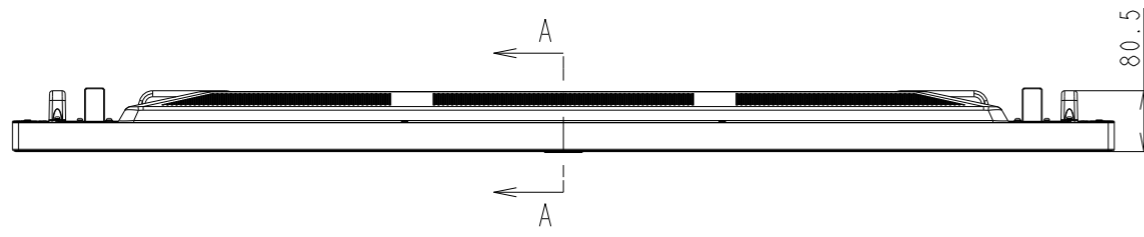

P654Q_OUTLINE

The center of gravity: It is within 10mm from active center.

| | |
|-----------------------|-------|
| UNIT | mm |
| MODEL | P654Q |
| SCALE | 1/10 |
| NEC Display Solutions | |
| 2018/11/22 | |