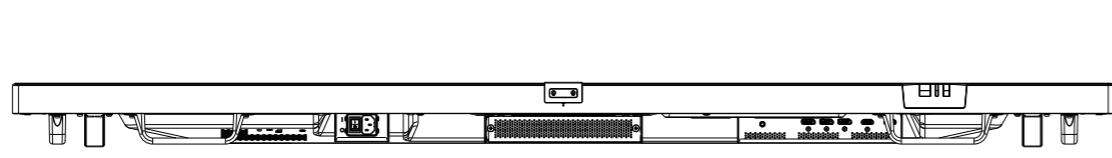

P654Q_OUTLINE

The center of gravity: It is within 10mm from active center.

| | |
|-----------------------|-------|
| UNIT | mm |
| MODEL | P654Q |
| SCALE | 1/10 |
| NEC Display Solutions | |
| 2018/11/22 | |