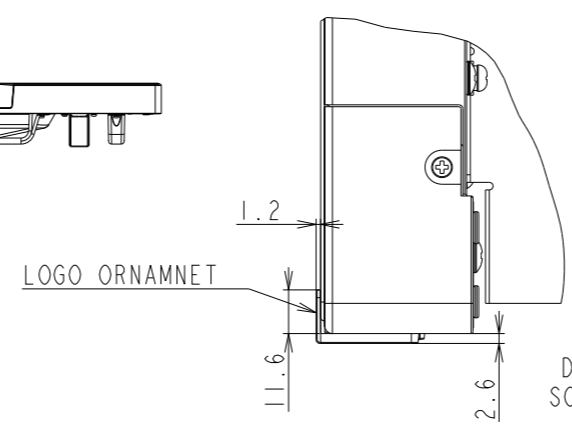

P654Q_OUTLINE

The center of gravity: It is within 10mm from active center.

| | |
|-----------------------|-------|
| UNIT | mm |
| MODEL | P654Q |
| SCALE | 1/10 |
| NEC Display Solutions | |
| 2018/11/22 | |