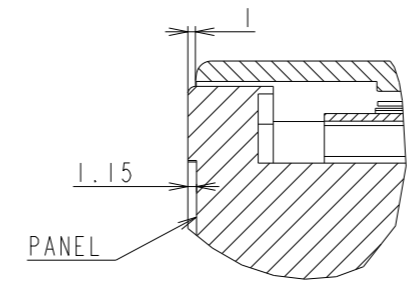

P654Q_OUTLINE

The center of gravity: It is within 10mm from active center.

| | |
|-----------------------|-------|
| UNIT | mm |
| MODEL | P654Q |
| SCALE | 1/10 |
| NEC Display Solutions | |
| 2018/11/22 | |