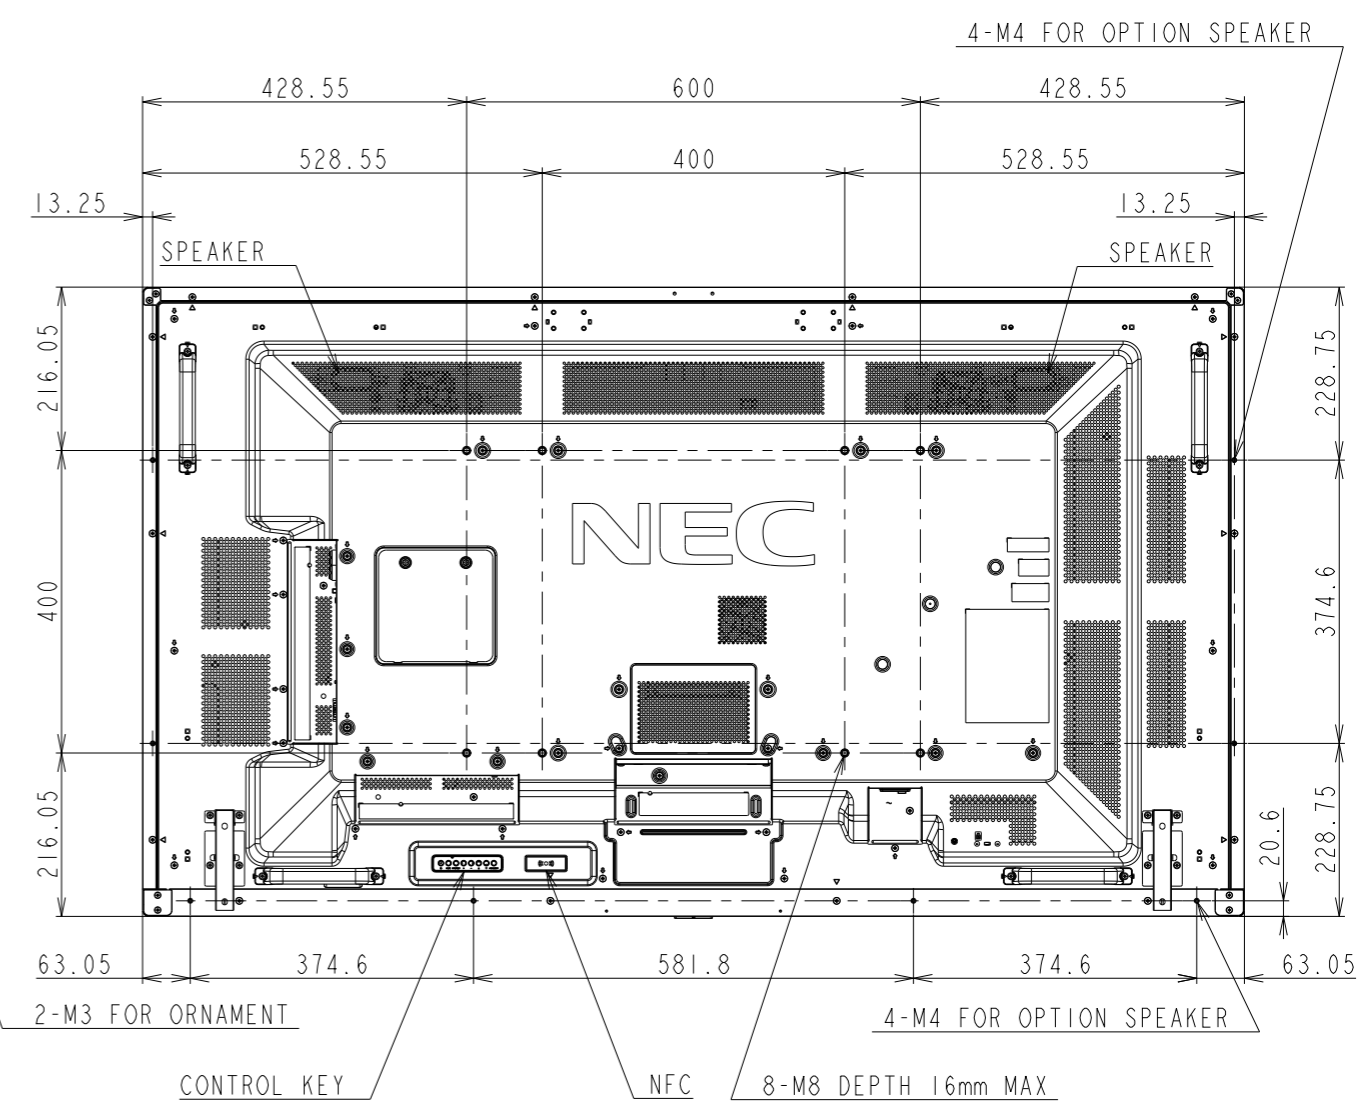

P654Q_OUTLINE

The center of gravity: It is within 10mm from active center.

| | |
|-----------------------|-------|
| UNIT | mm |
| MODEL | P654Q |
| SCALE | 1/10 |
| NEC Display Solutions | |
| 2018/11/22 | |