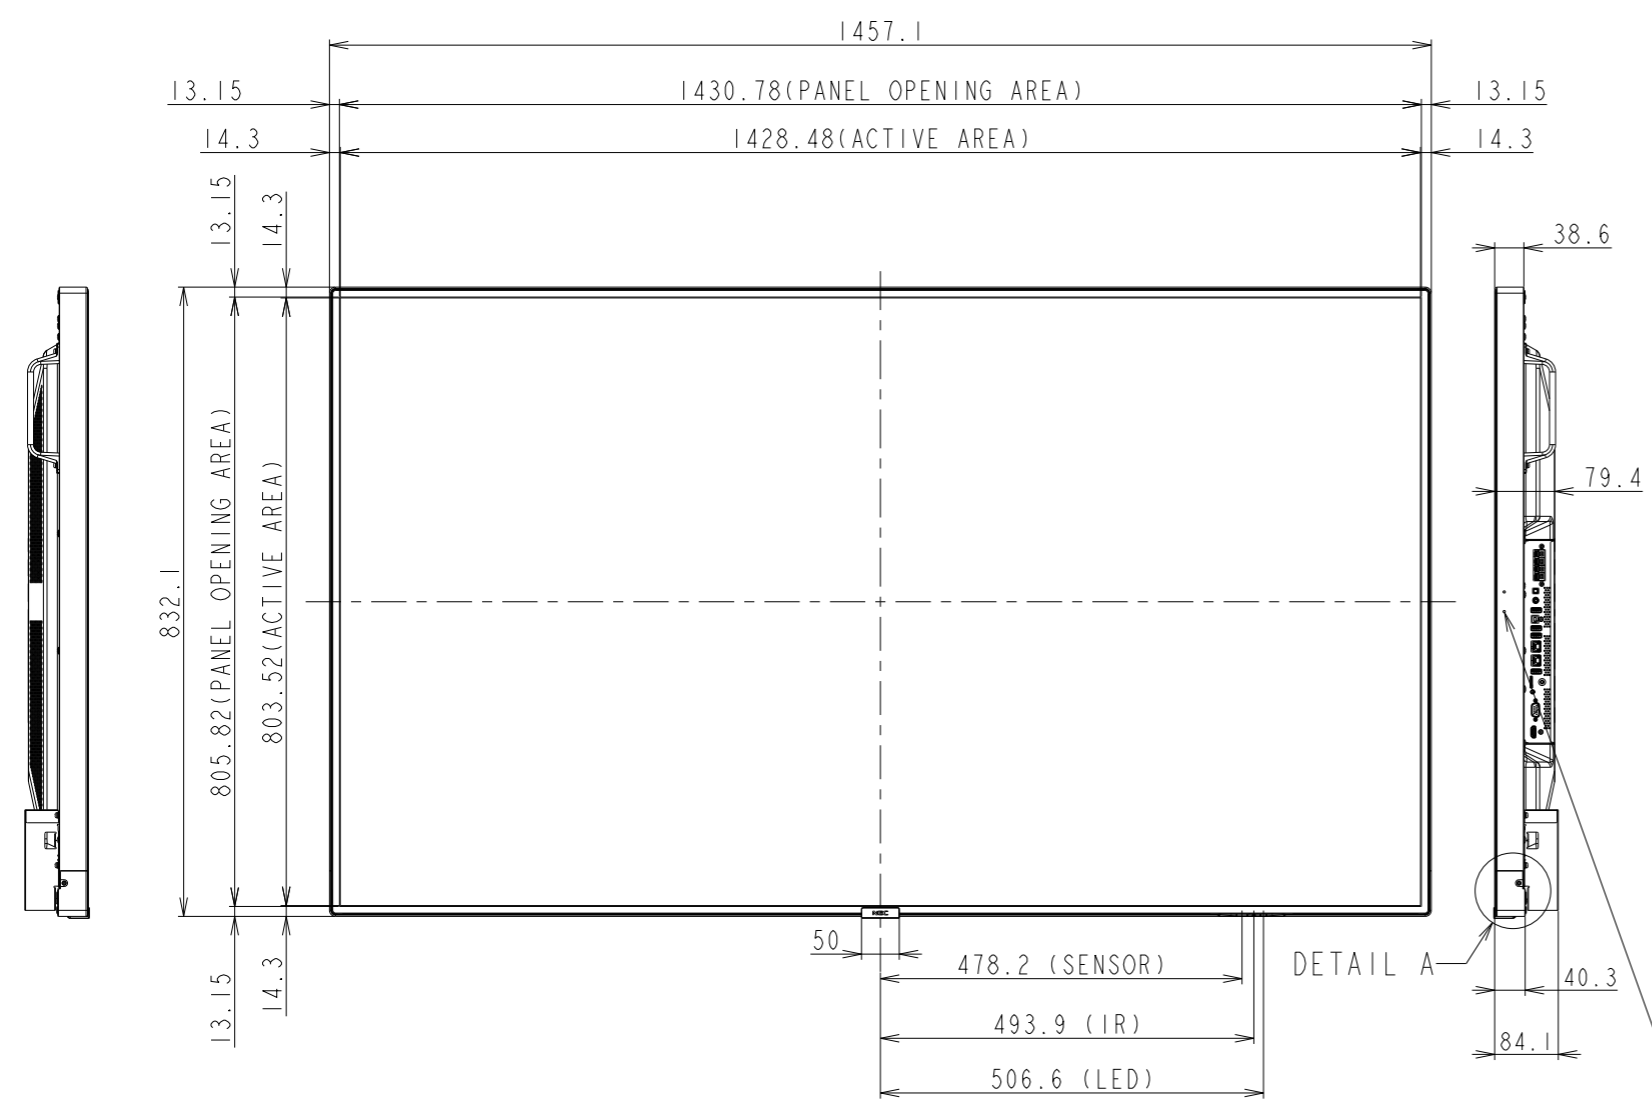

P654Q_OUTLINE

The center of gravity: It is within 10mm from active center.

| | |
|-----------------------|-------|
| UNIT | mm |
| MODEL | P654Q |
| SCALE | 1/10 |
| NEC Display Solutions | |
| 2018/11/22 | |