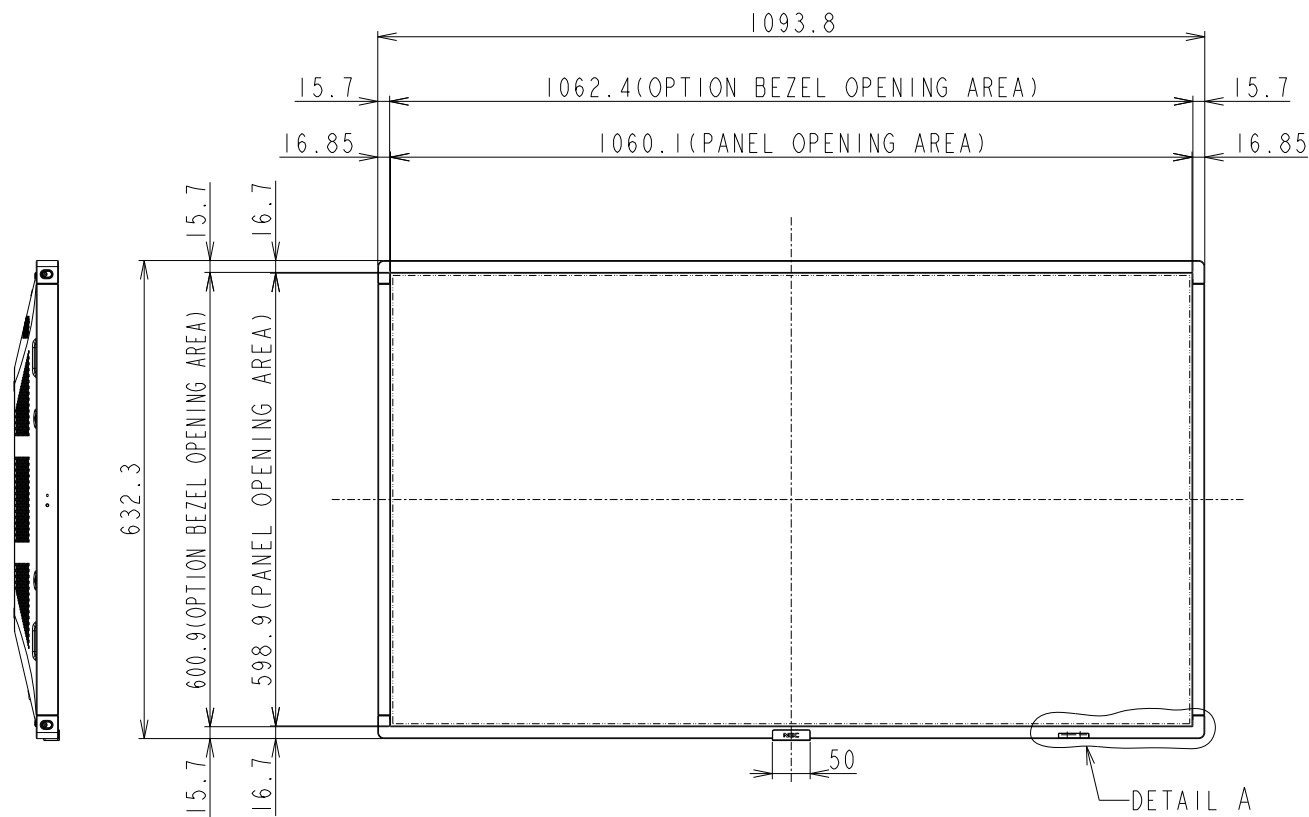

# P484 OPTION BEZEL OUTLINE (BEZEL P484: FOR COLOR BEZEL)

The center of gravity: It is within 10mm from active center.

SECTION A-A  
SCALE 1/1

SECTION B-B  
SCALE 1/1

M3 FOR ORNAMENT

DETAIL B

DETAIL B  
SCALE 1/2

DETAIL A  
SCALE 1/2

UNIT	mm
MODEL	P484
SCALE	1/10
NEC Display Solutions 2017/04/04	