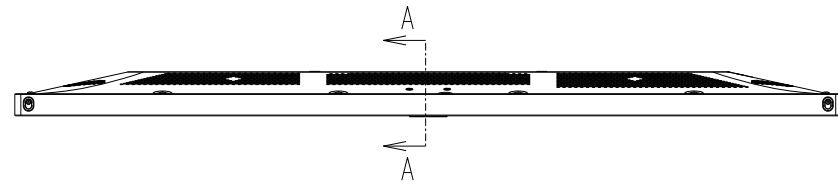

# P484 OPTION BEZEL OUTLINE (BEZEL P484: FOR COLOR BEZEL)

The center of gravity: It is within 10mm from active center.

SECTION A-A  
SCALE 1/1

SECTION B-B  
SCALE 1/1

M3 FOR ORNAMENT

DETAIL B

DETAIL B  
SCALE 1/2

DETAIL A  
SCALE 1/2

UNIT	mm
MODEL	P484
SCALE	1/10
NEC Display Solutions 2017/04/04	