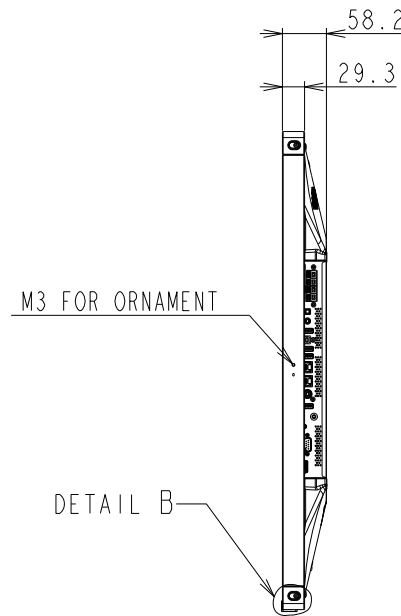

# P484 OPTION BEZEL OUTLINE (BEZEL P484: FOR COLOR BEZEL)

The center of gravity: It is within 10mm from active center.

SECTION A-A  
SCALE 1/1

SECTION B-B  
SCALE 1/1

M3 FOR ORNAMENT

DETAIL B

DETAIL B  
SCALE 1/2

DETAIL A  
SCALE 1/2

UNIT	mm
MODEL	P484
SCALE	1/10
NEC Display Solutions 2017/04/04	