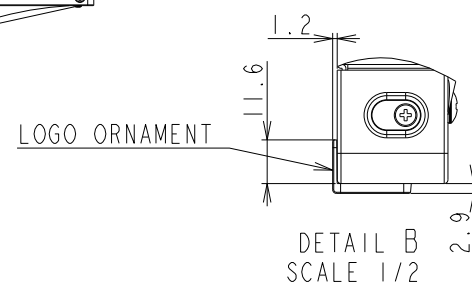

# P484 OPTION BEZEL OUTLINE (BEZEL P484: FOR COLOR BEZEL)

The center of gravity: It is within 10mm from active center.

SECTION A-A  
SCALE 1/1

SECTION B-B  
SCALE 1/1

M3 FOR ORNAMENT

DETAIL B

DETAIL B  
SCALE 1/2

DETAIL A  
SCALE 1/2

UNIT	mm
MODEL	P484
SCALE	1/10
NEC Display Solutions 2017/04/04	