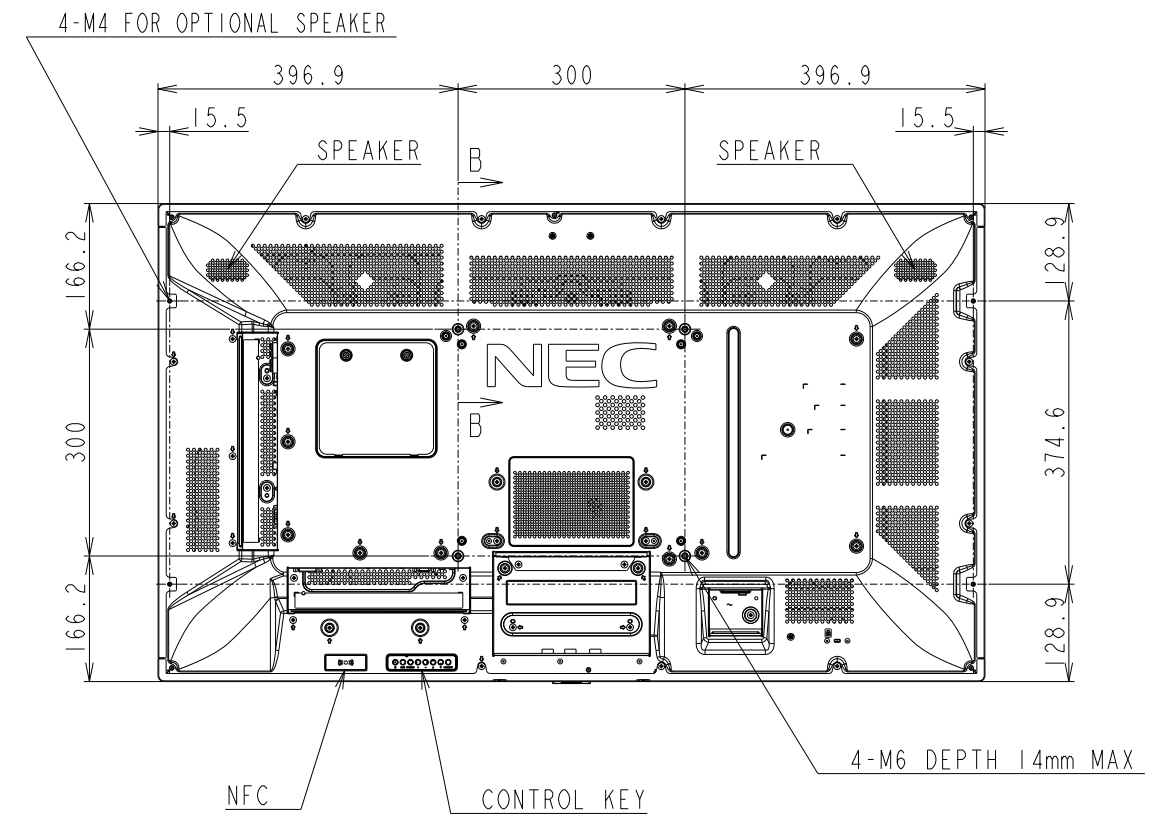

# P484 OPTION BEZEL OUTLINE (BEZEL P484: FOR COLOR BEZEL)

The center of gravity: It is within 10mm from active center.

SECTION A-A  
SCALE 1/1

SECTION B-B  
SCALE 1/1

M3 FOR ORNAMENT

DETAIL B

DETAIL B  
SCALE 1/2

DETAIL A  
SCALE 1/2

UNIT	mm
MODEL	P484
SCALE	1/10
NEC Display Solutions 2017/04/04	