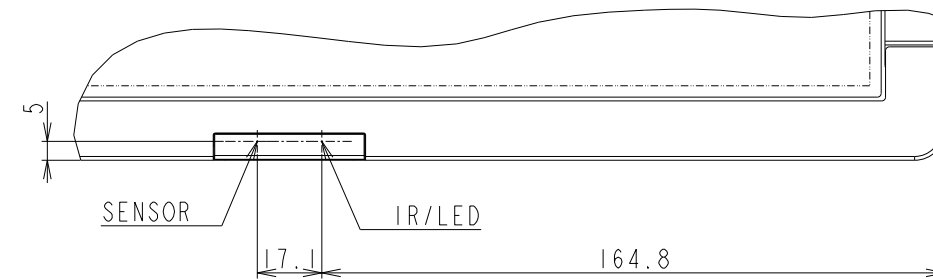

# P484 OPTION BEZEL OUTLINE (BEZEL P484: FOR COLOR BEZEL)

The center of gravity: It is within 10mm from active center.

SECTION A-A  
SCALE 1/1

SECTION B-B  
SCALE 1/1

M3 FOR ORNAMENT

DETAIL B

DETAIL B  
SCALE 1/2

DETAIL A  
SCALE 1/2

UNIT	mm
MODEL	P484
SCALE	1/10
NEC Display Solutions 2017/04/04	