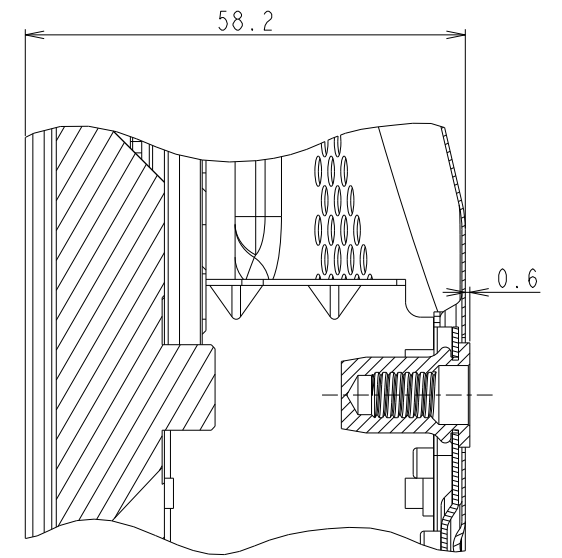

# P484 OPTION BEZEL OUTLINE (BEZEL P484: FOR COLOR BEZEL)

The center of gravity: It is within 10mm from active center.

SECTION A-A  
SCALE 1/1

SECTION B-B  
SCALE 1/1

M3 FOR ORNAMENT

DETAIL B

DETAIL B  
SCALE 1/2

DETAIL A  
SCALE 1/2

UNIT	mm
MODEL	P484
SCALE	1/10
NEC Display Solutions 2017/04/04	