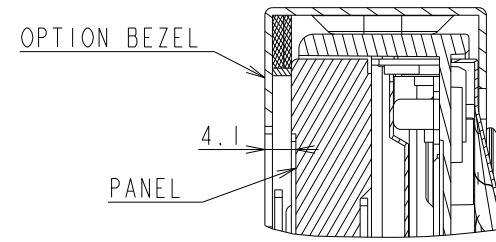

# P484 OPTION BEZEL OUTLINE (BEZEL P484: FOR COLOR BEZEL)

The center of gravity: It is within 10mm from active center.

SECTION A-A  
SCALE 1/1

SECTION B-B  
SCALE 1/1

M3 FOR ORNAMENT

DETAIL B

DETAIL B  
SCALE 1/2

DETAIL A  
SCALE 1/2

UNIT	mm
MODEL	P484
SCALE	1/10
NEC Display Solutions 2017/04/04	