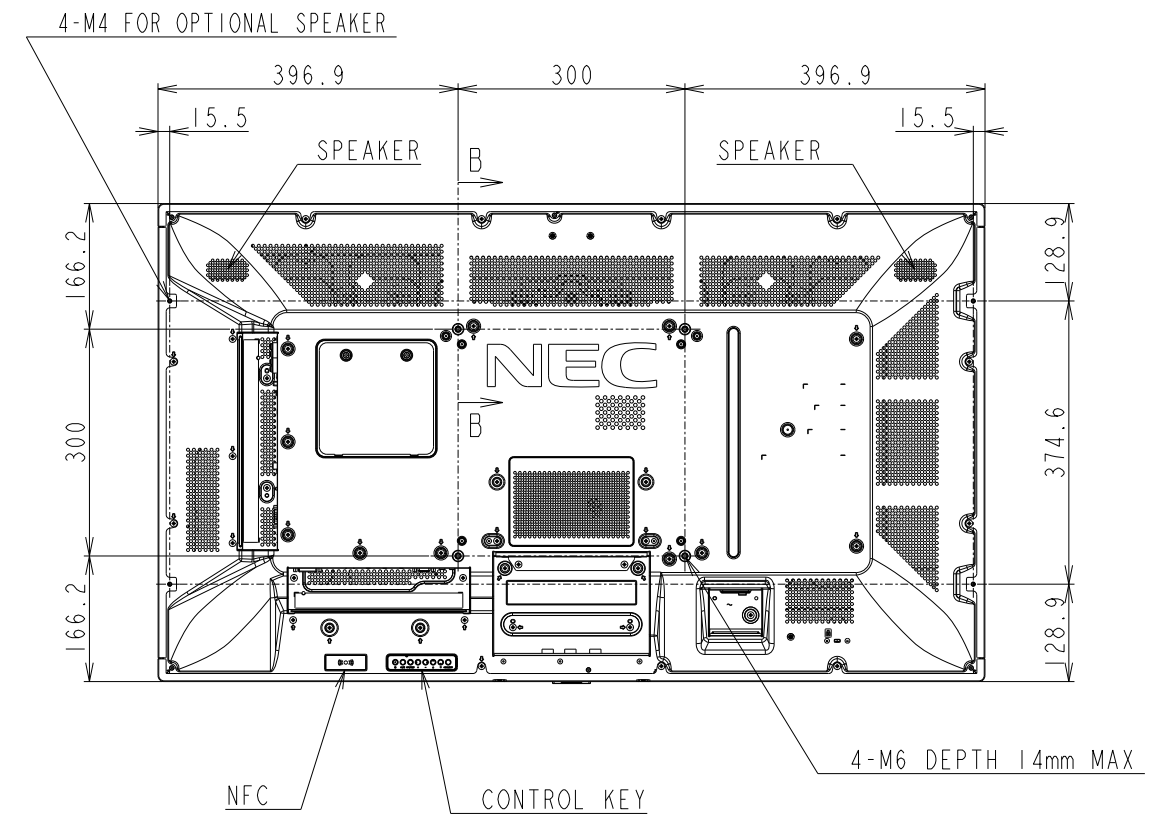

# V484 OPTION BEZEL OUTLINE (BEZEL P484: FOR COLOR BEZEL)

The center of gravity: It is within 10mm from active center.

UNIT	mm
MODEL	V484
SCALE	1/10
NEC Display Solutions 2017/04/04	