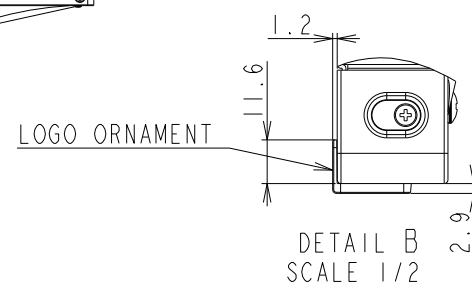

# V484 OPTION BEZEL OUTLINE (BEZEL P484: FOR COLOR BEZEL)

The center of gravity: It is within 10mm from active center.

UNIT	mm
MODEL	V484
SCALE	1/10
NEC Display Solutions 2017/04/04	