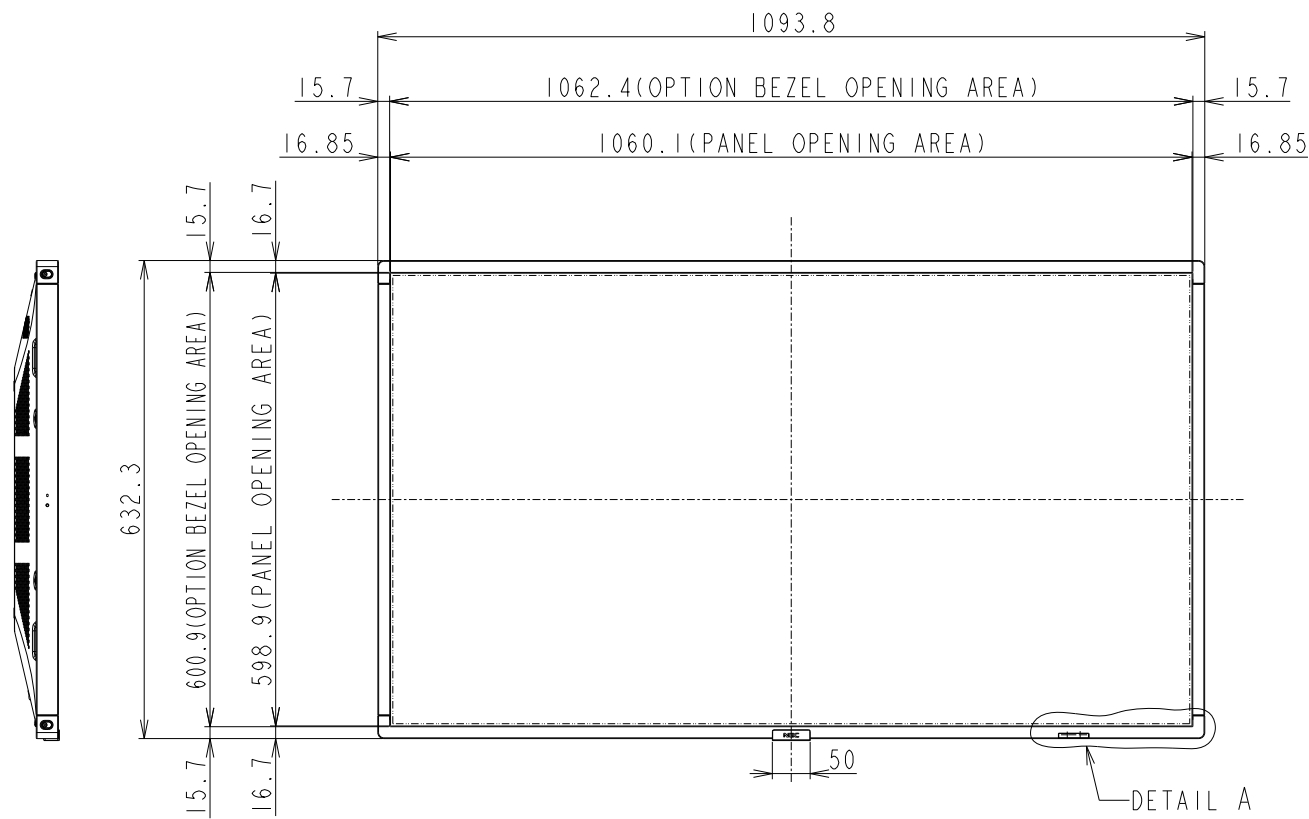

# V484 OPTION BEZEL OUTLINE (BEZEL P484: FOR COLOR BEZEL)

The center of gravity: It is within 10mm from active center.

UNIT	mm
MODEL	V484
SCALE	1/10
NEC Display Solutions 2017/04/04	