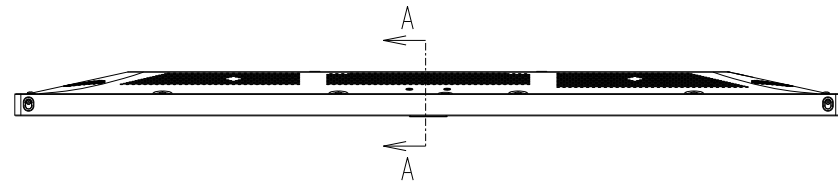

# V484 OPTION BEZEL OUTLINE (BEZEL P484: FOR COLOR BEZEL)

The center of gravity: It is within 10mm from active center.

UNIT	mm
MODEL	V484
SCALE	1/10
NEC Display Solutions 2017/04/04	