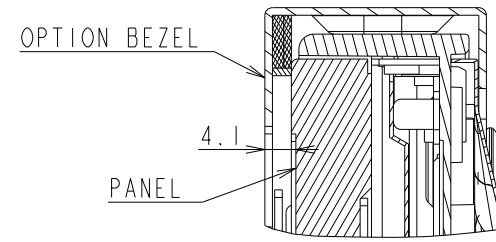

# V484 OPTION BEZEL OUTLINE (BEZEL P484: FOR COLOR BEZEL)

The center of gravity: It is within 10mm from active center.

UNIT	mm
MODEL	V484
SCALE	1/10
NEC Display Solutions 2017/04/04	