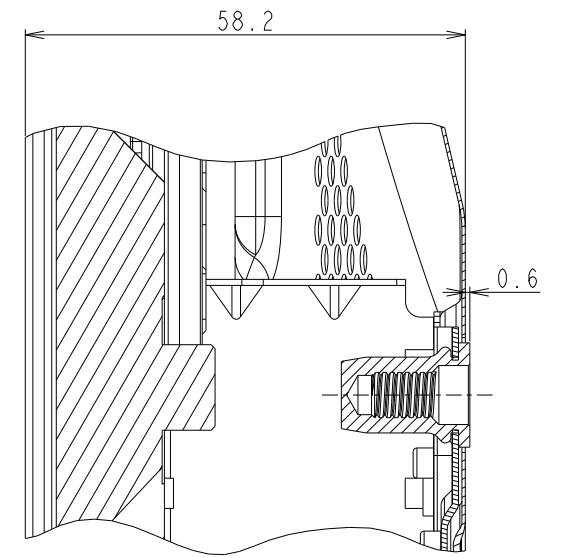

# V484 OPTION BEZEL OUTLINE (BEZEL P484: FOR COLOR BEZEL)

The center of gravity: It is within 10mm from active center.

UNIT	mm
MODEL	V484
SCALE	1/10
NEC Display Solutions 2017/04/04	