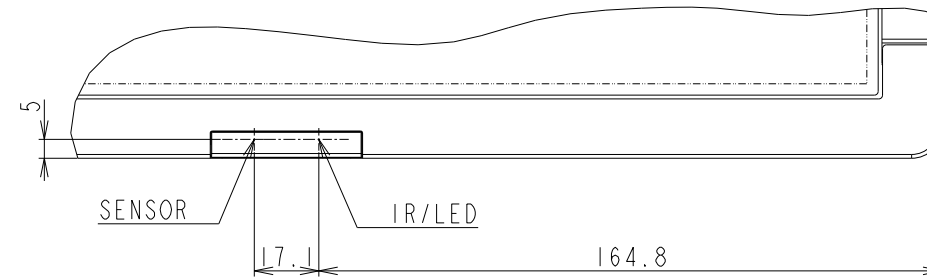

# V484 OPTION BEZEL OUTLINE (BEZEL P484: FOR COLOR BEZEL)

The center of gravity: It is within 10mm from active center.

UNIT	mm
MODEL	V484
SCALE	1/10
NEC Display Solutions 2017/04/04	