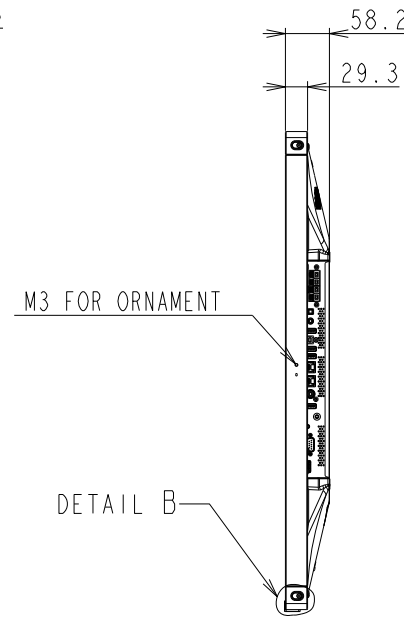

# V484 OPTION BEZEL OUTLINE (BEZEL P484: FOR COLOR BEZEL)

The center of gravity: It is within 10mm from active center.

UNIT	mm
MODEL	V484
SCALE	1/10
NEC Display Solutions 2017/04/04	